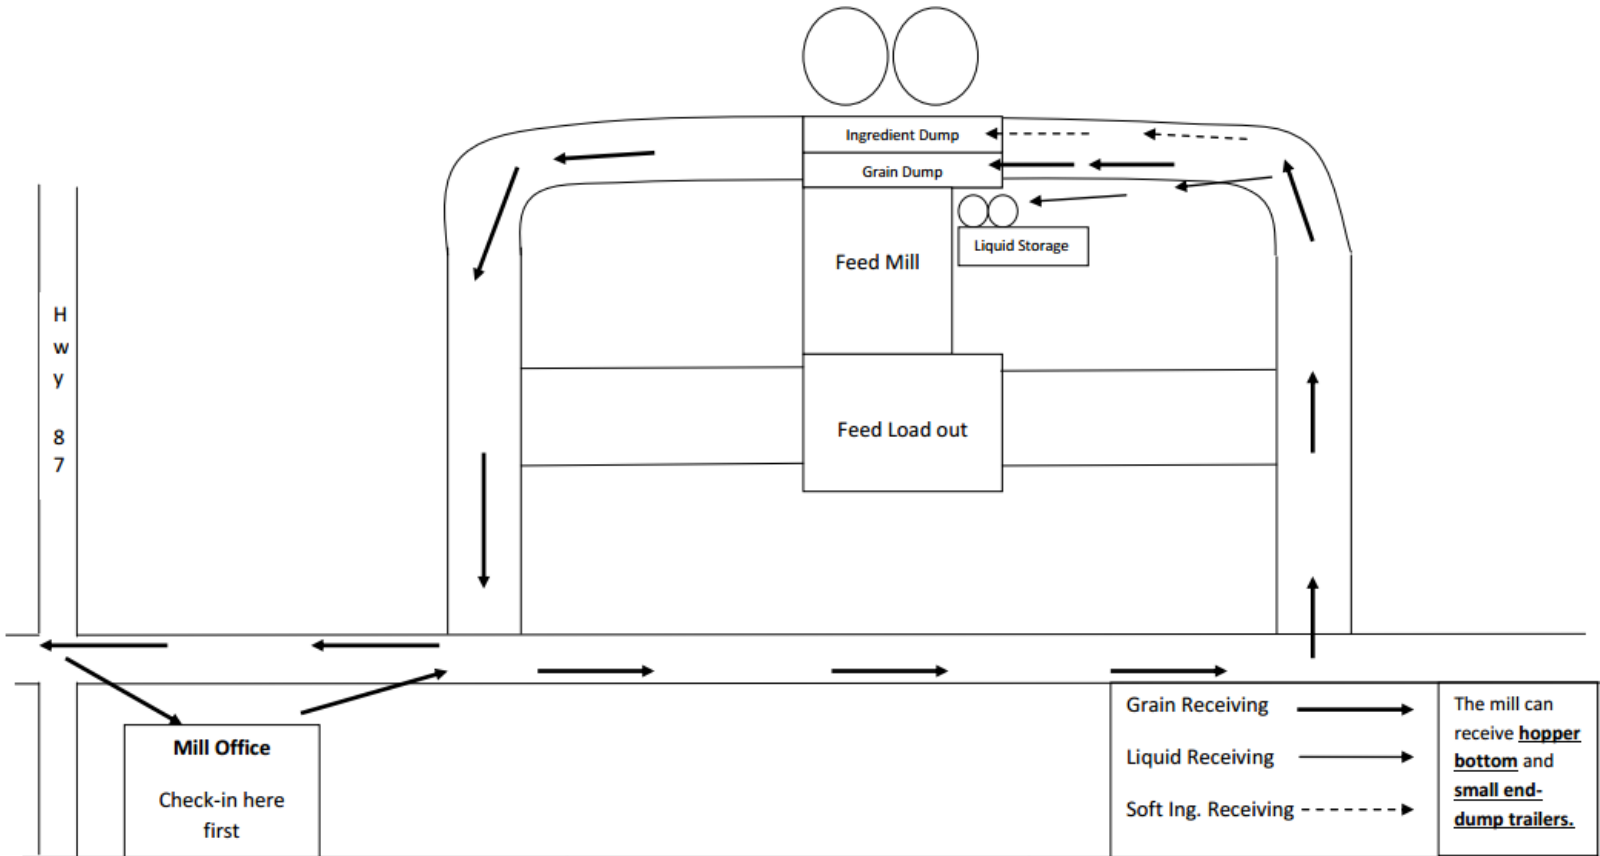

## Dalhart Feed Mill

### Directions to the Mill

From Dalhart: Take U.S. Hwy. 87 west out of Dalhart. Mill is 18 miles west of Dalhart. Turn south when you see the feed mill on the southside of Hwy. 87

From the West: Take U.S Hwy. 87 east bound towards Dalhart. Turn south when you see the feed mill on the southside of US Hwy. 87.