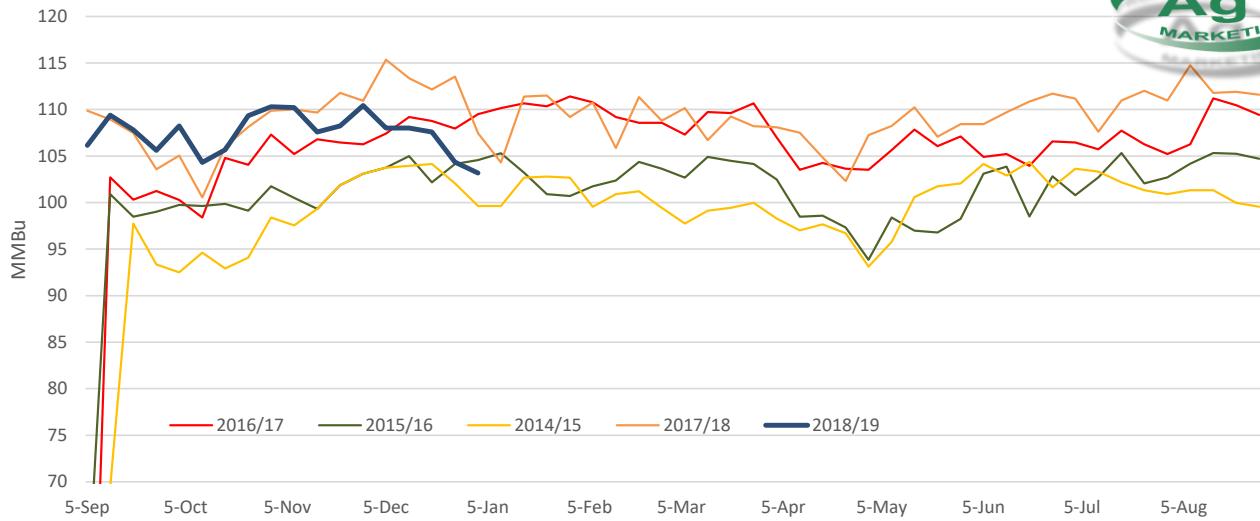

Corn used in Ethanol

Copyright © 2019 Professional Ag Marketing, Inc. Reproduction in any form without the expressed written consent of Professional Ag Marketing Inc. is strictly prohibited. This data is provided for information purposes only and is not intended to be used for specific trading strategies without consulting Professional Ag Marketing Inc. No guarantee of any kind is implied or possible where projections of future conditions are attempted. Past results are no indication of future performance. All information is based upon data that is believed to be reliable, but its accuracy is not guaranteed. This email message, including attachments, may contain confidential and/or privileged material. Any unauthorized use, disclosure or distribution is prohibited. If you have received this in error, please delete it. Trading commodity futures and options involves substantial risk of loss and may not be suitable for everyone.