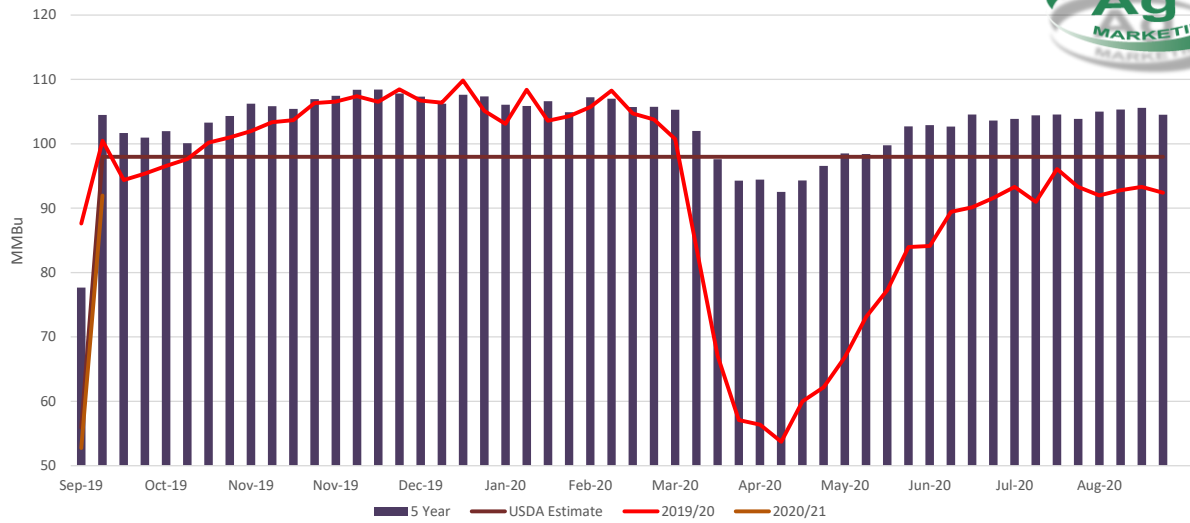

9/17/2020

Corn used in Ethanol

Copyright © 2020 Professional Ag Marketing, Inc. Reproduction in any form without the expressed written consent of Professional Ag Marketing Inc. is strictly prohibited. This data is provided for information purposes only and is not intended to be used for specific trading strategies without consulting Professional Ag Marketing Inc. No guarantee of any kind is implied or possible where projections of future conditions are attempted. Past results are no indication of future performance. All information is based upon data that is believed to be reliable, but its accuracy is not guaranteed. This email message, including attachments, may contain confidential and/or privileged material. Any unauthorized use, disclosure or distribution is prohibited. If you have received this in error, please delete it. Trading commodity futures and options involves substantial risk of loss and may not be suitable for everyone.