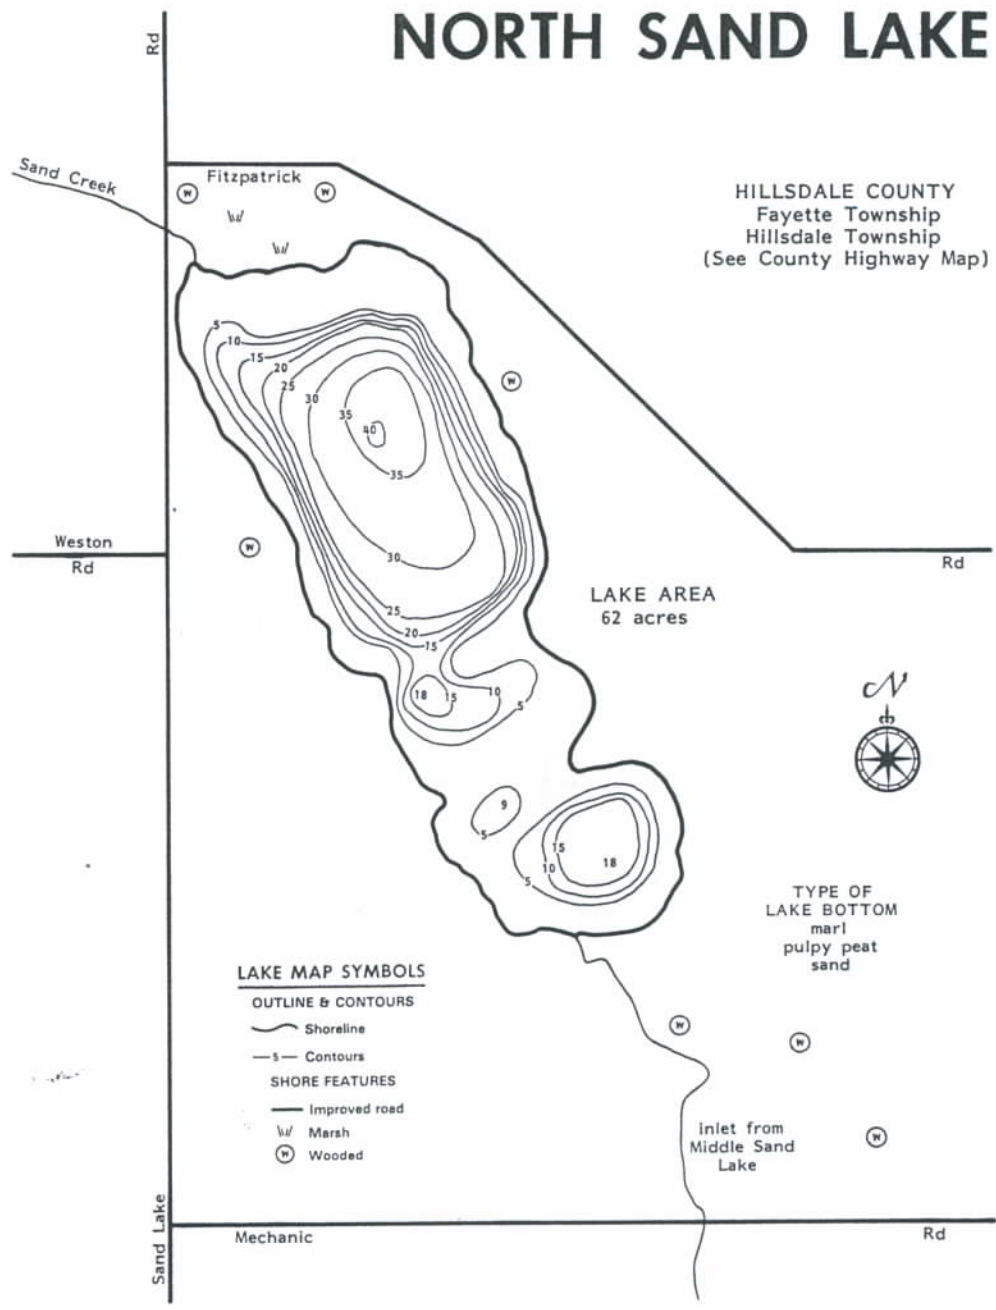

NORTH SAND LAKE

HILLSDALE COUNTY
 Fayette Township
 Hillsdale Township
 (See County Highway Map)

LAKE MAP SYMBOLS

OUTLINE & CONTOURS

- Shoreline
- Contours

SHORE FEATURES

- Improved road
- Marsh
- Wooded

TYPE OF LAKE BOTTOM
 marl
 pulpy peat sand

LAKE AREA
 62 acres

inlet from
 Middle Sand
 Lake