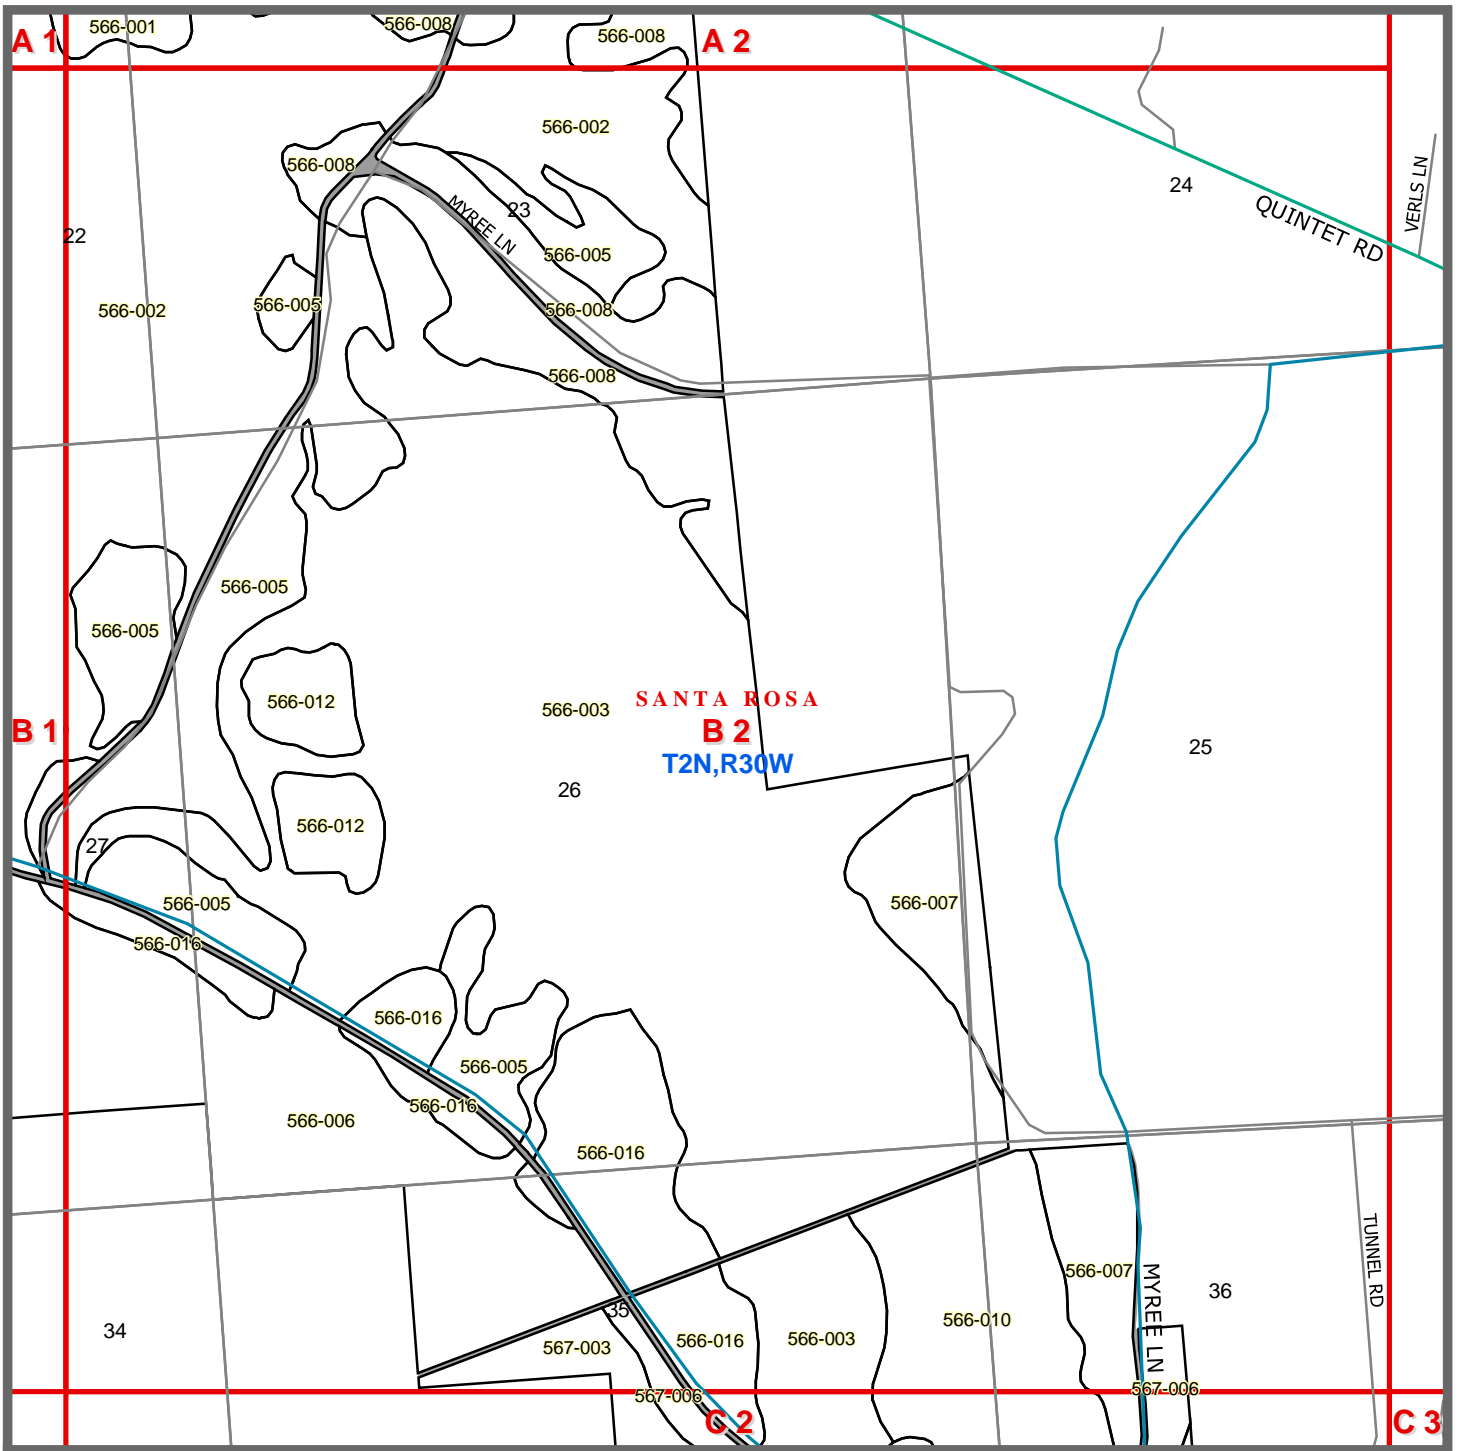

Attached:
Data Sheet
Maps A1, A2,
B1, B2, C2, C3

FL 2062 Quintette Road

Blue Sky Timber Properties LLC
Santa Rosa County, FL
2579.27 +/- acres

1:48,000

The information provided on this map is believed to be accurate and is based on the best information available at this time, however, this information is in no way guaranteed

 Non Forest

FL 2062 Quintette Road

Blue Sky Timber Properties LLC
 Santa Rosa County, FL
 2579.27 +/- acres

1:15,840

The information provided on this map is believed to be accurate and is based on the best information available at this time, however, this information is in no way guaranteed

©1984-2002 by Tele Atlas North America, Inc.

N

Attached:
 Data Sheet
 Maps A1, A2,
 B1, B2, C2, C3

 Non Forest

FL 2062 Quintette Road

Blue Sky Timber Properties LLC
 Santa Rosa County, FL
 2579.27 +/- acres

N

Attached:
 Data Sheet
 Maps A1, A2,
 B1, B2, C2, C3

FL 2062 Quintette Road

Blue Sky Timber Properties LLC
 Santa Rosa County, FL
 2579.27 +/- acres

1:15,840

The information provided on this map is believed to be accurate and is based on the best information available at this time, however, this information is in no way guaranteed