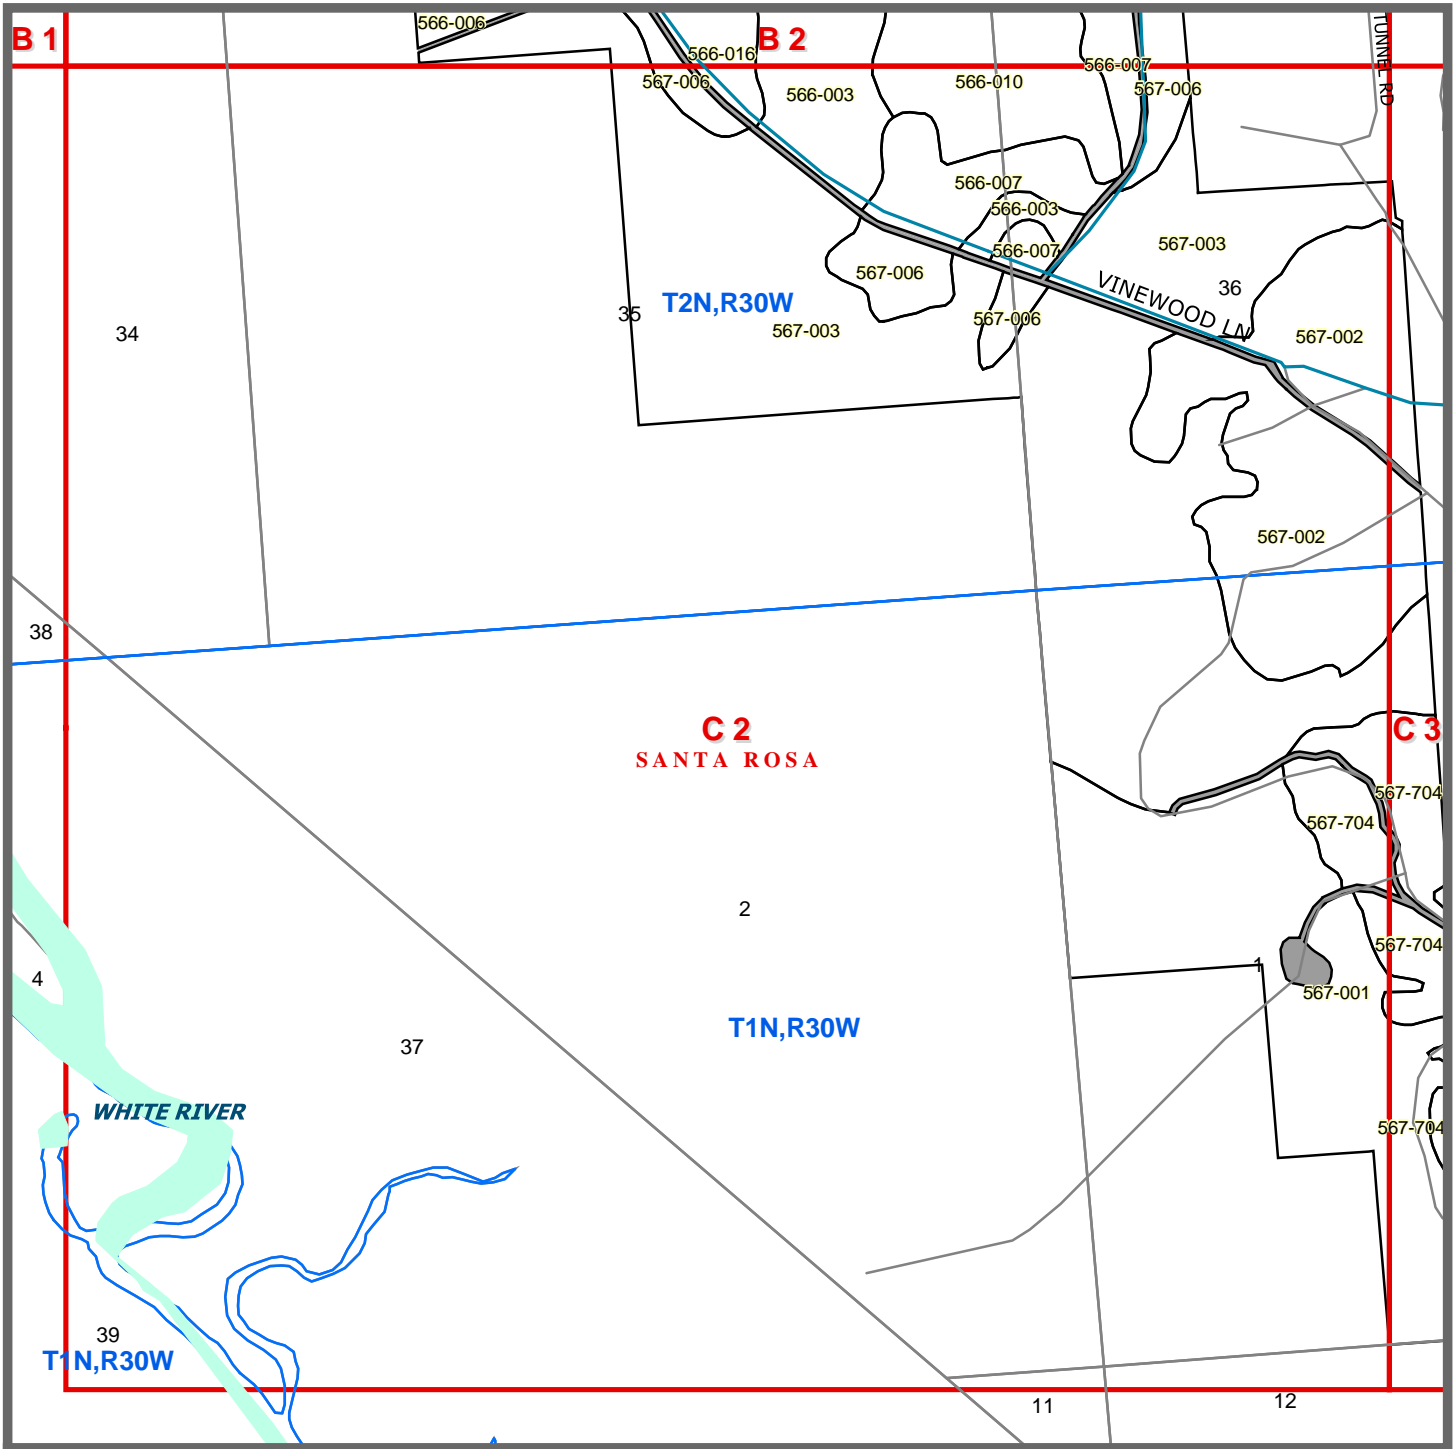

1:15,840

The information provided on this map is believed to be accurate and is based on the best information available at this time, however, this information is in no way guaranteed

©1984-2002 by Tele Atlas North America, Inc.

N

Attached:
 Data Sheet
 Maps A1, A2,
 B1, B2, C2, C3

FL 2062 Quintette Road

Blue Sky Timber Properties LLC
 Santa Rosa County, FL
 2579.27 +/- acres

1:15,840

The information provided on this map is believed to be accurate and is based on the best information available at this time, however, this information is in no way guaranteed