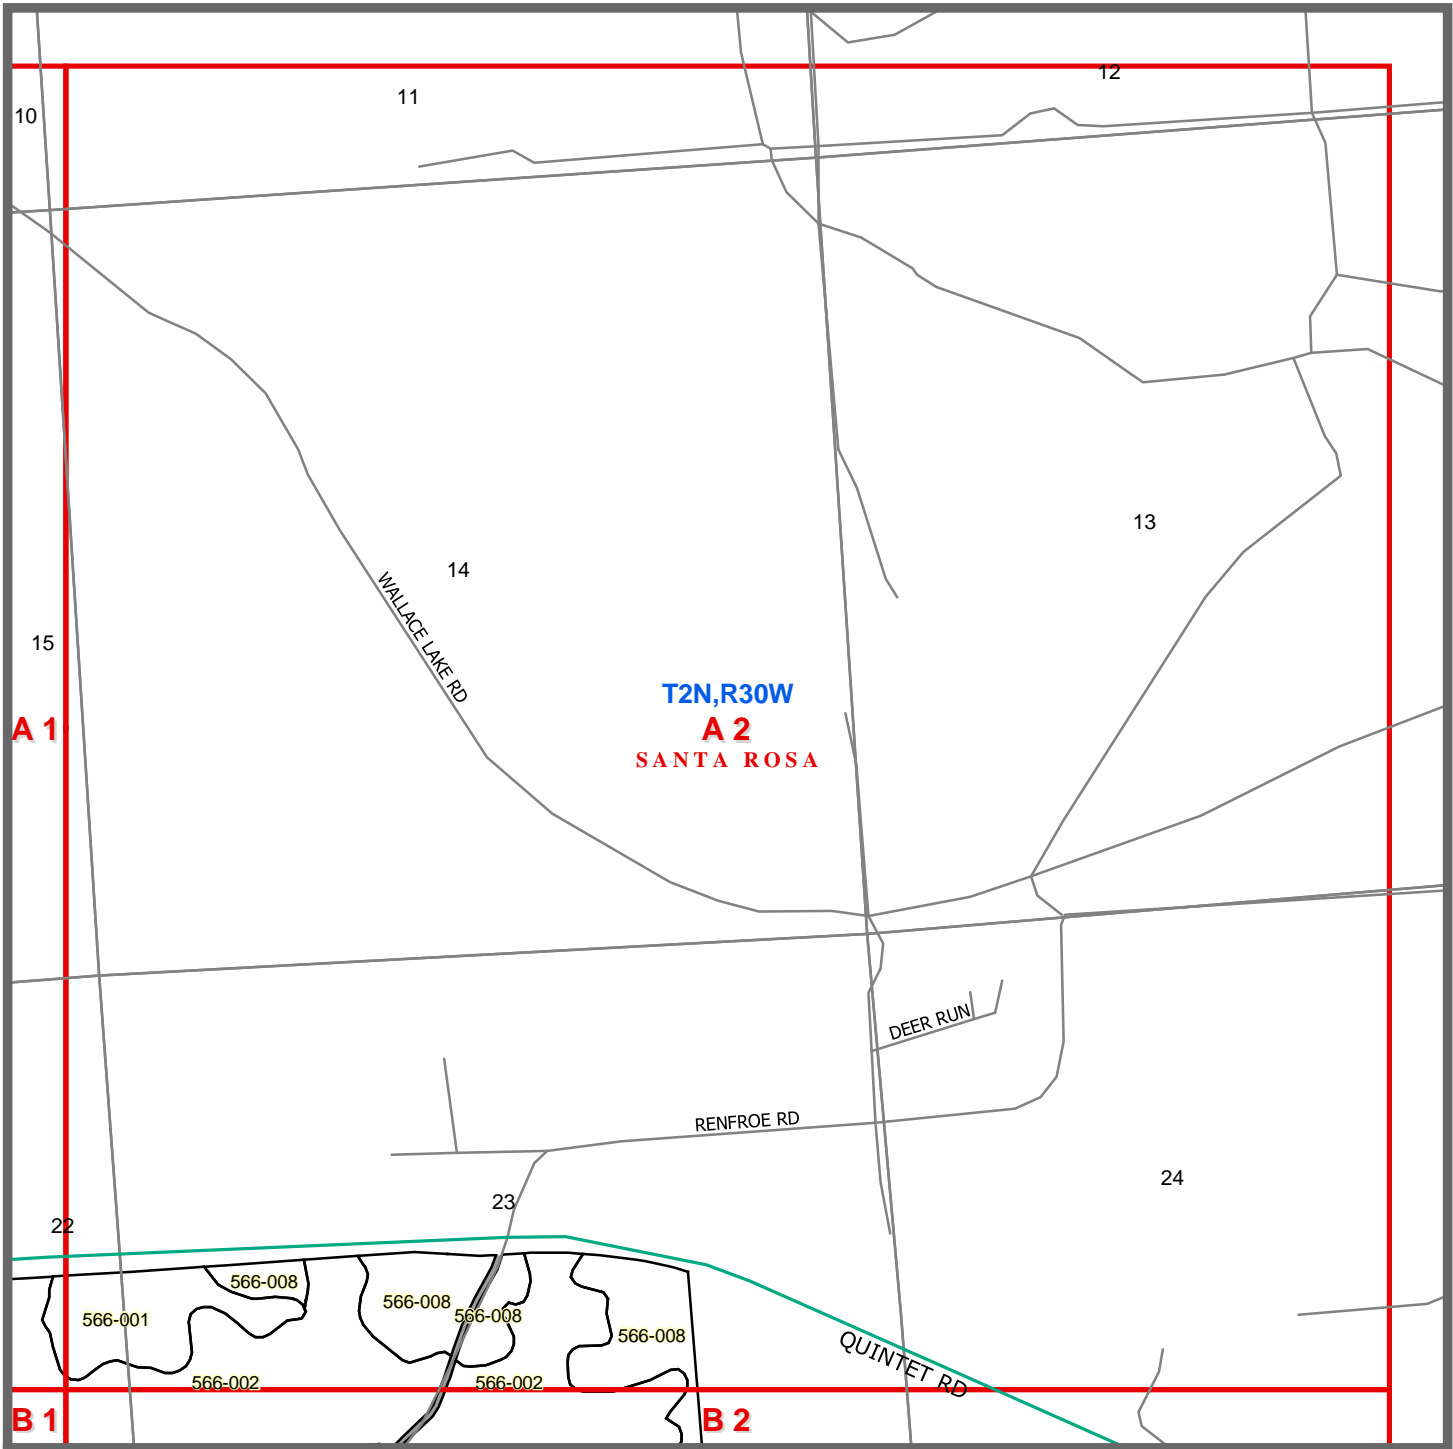

Attached:
Data Sheet
Maps A1, A2,
B1, B2, C2, C3

Non Forest

FL 2062 Quintette Road

Blue Sky Timber Properties LLC
Santa Rosa County, FL
2579.27 +/- acres

1:15,840

The information provided on this map is believed to be accurate and is based on the best information available at this time, however, this information is in no way guaranteed

©1984-2002 by Tele Atlas North America, Inc.

N