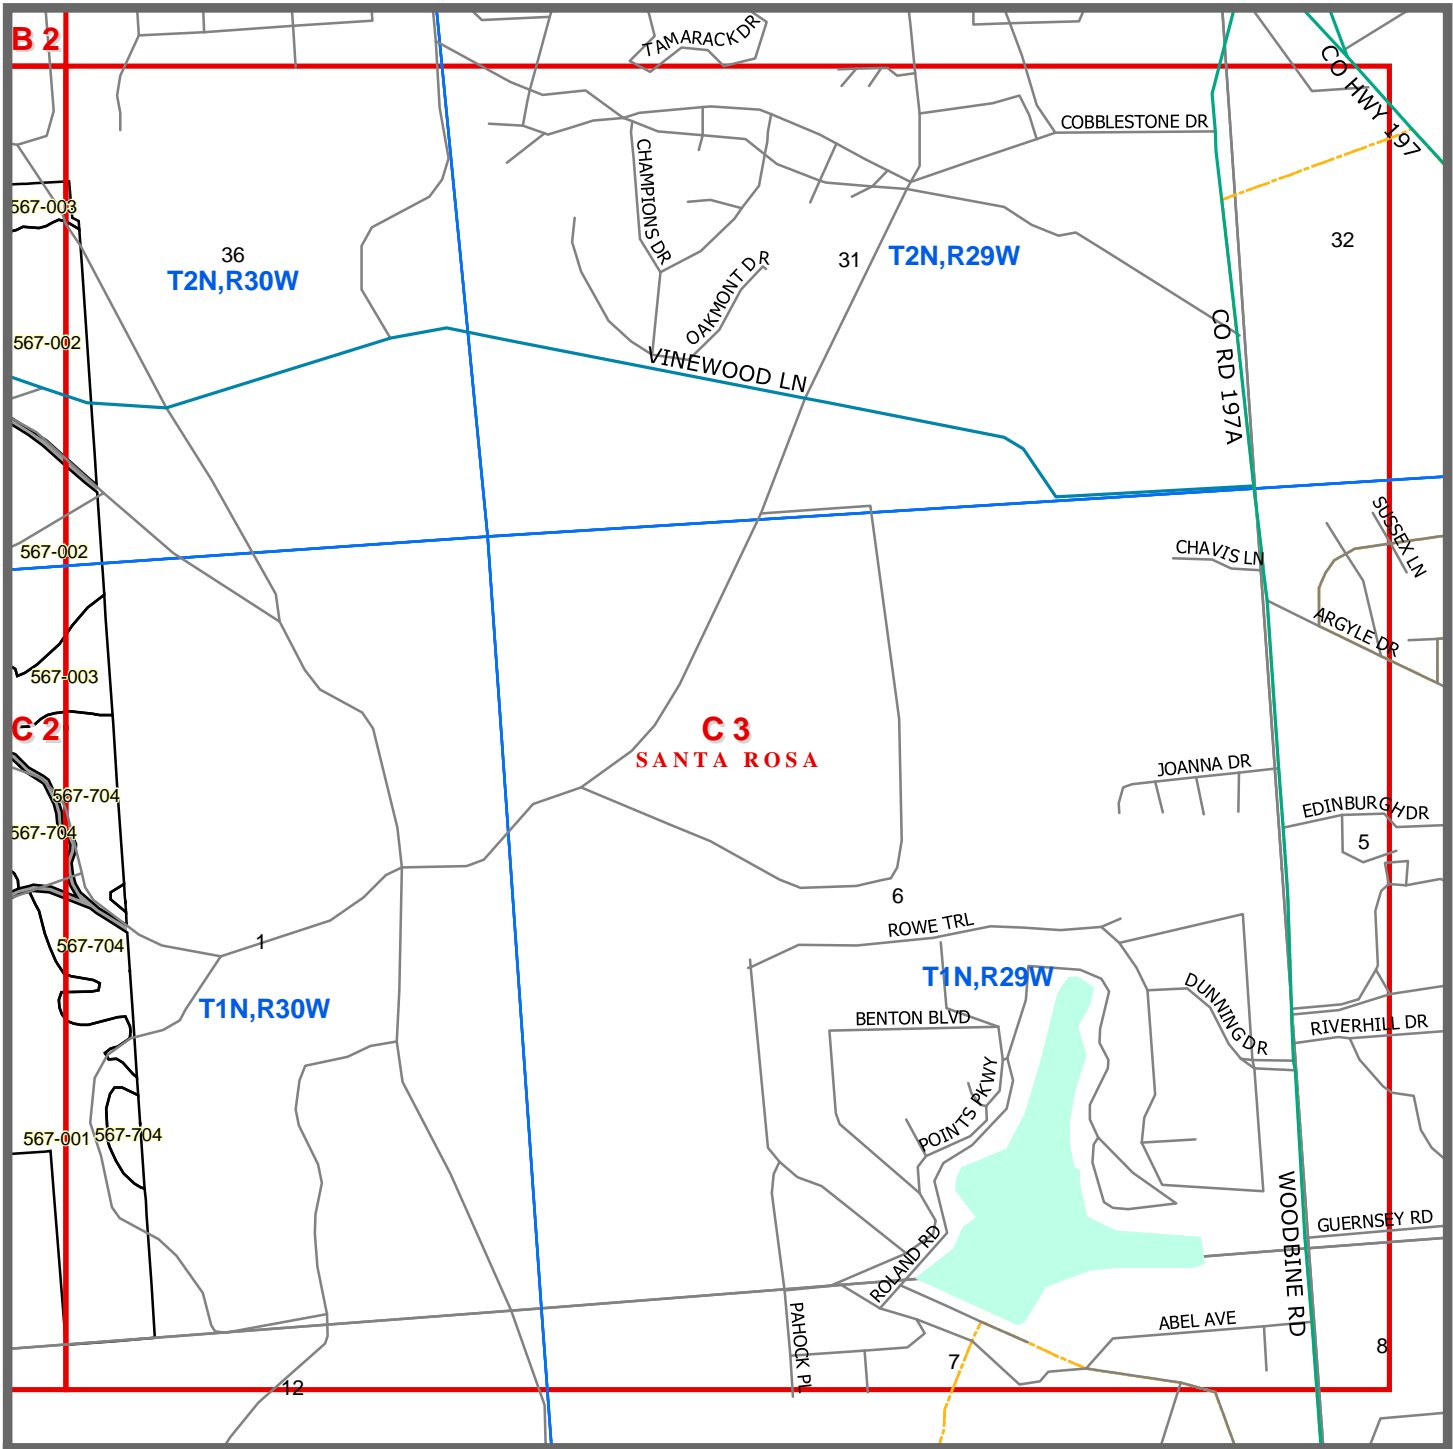

Attached:
Data Sheet
Maps A1, A2,
B1, B2, C2, C3

Non Forest

FL 2062 Quintette Road

Blue Sky Timber Properties LLC
Santa Rosa County, FL
2579.27 +/- acres

1:15,840

The information provided on this map is believed to be accurate and is based on the best information available at this time, however, this information is in no way guaranteed

©1984-2002 by Tele Atlas North America, Inc.

N