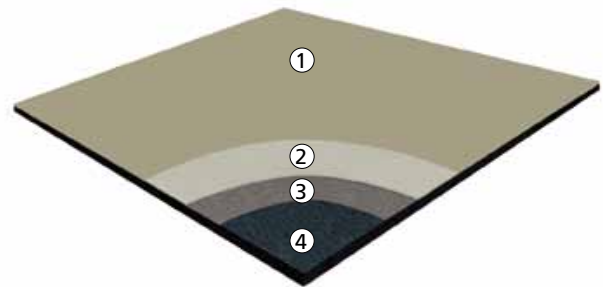

SPIKE RESISTANT

- Spike and cleat resistant
- Choose from smooth and textured surface
- Everyday performance for sports, bleachers, and other rolling loads

VERSITILE

- Select from multiple shock absorbing thickness
- Renewable wear coat surface to last the life of the building
- Adaptable to multi-sport & functional uses

ENVIRO-FRIENDLY

- 86-90% recycled content
- Made from tire rubber and post-consumer recycled rubber
- Made in the U.S.A.

System Type	Sandwich System Seamless Rubber
Top Coat	Water Base
Wear Layer	4 mm
Shock Layer	9 mm-10 mm High Performance Shock Mat
Tensile	>2010 PSI
Elongation	>340%
Durometer	Shore A 75
Seams	Finished Product is completely seamless
Load Management	Superior. Recycled rubber components are virtually compression resistant
Ball Rebound	98%
Installation Options	<ol style="list-style-type: none"> 1. Basemat density options 2. Line markings are the same material as finish, so compatibility is not an issue 3. System can be designed to meet the required physical characteristics

ElastiPlus™ Spike Resistant

Seamless Rubber-Multipurpose Athletic Surface

1. Three-part Solvent Free Urethane Coating:
 - excellent abrasion resistance
 - low maintenance surface
2. 4 mm wear layer:
 - durable two-component polyurethane
 - two-stage, dual durometer system for harder wear layer to distribute point load over cushion
3. Two polyurethane seal coats
4. Rubber basemat:
 - consistent system thickness for controlled performance
 - excellent force reduction
 - available in various thicknesses and densities

AVAILABLE COLOR OPTIONS*

Colors are representational only

Desert Sand
1001

Burnt Clay
1011

Arid Bronze
1019

Canyon Red
3009

Mesa Blue
5010

Aspen Sky
5024