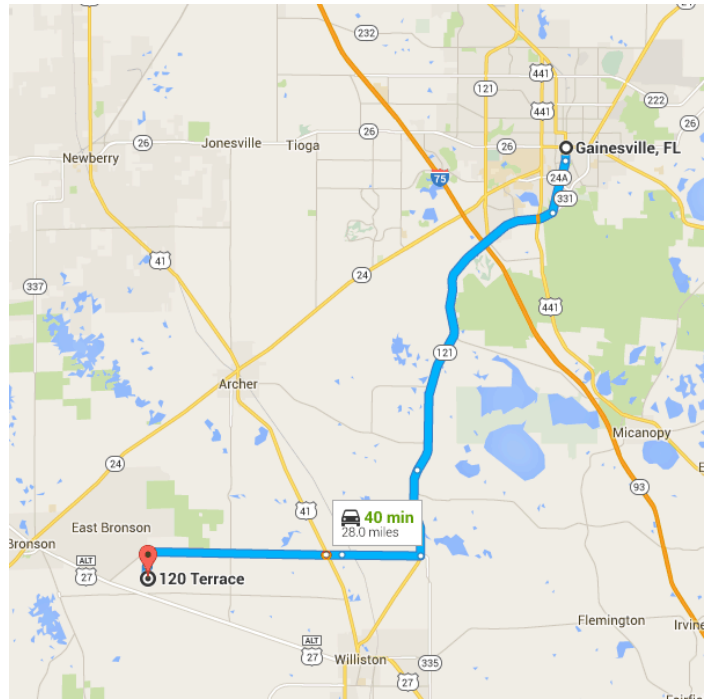

Map data ©2016 Google 2 mi

Gainesville, FL

Drive from SW Williston Rd and NE 75th St to Levy County

- 35 min (26.9 mi)

↑ 1. Head south on S Main St toward SW 1 Ave/SW 1st Ave
- 0.5 mi

📍 2. At the traffic circle, take the 3rd exit and stay on S Main St
- 1.9 mi

➡ 3. Turn right onto SW Williston Rd
- 11.6 mi

↑ 4. Continue onto FL-121 S
- 3.1 mi

- 5. Turn right onto NE 75th St
2.8 mi
- ↑ 6. Continue onto NE 75 St
0.5 mi
- ↑ 7. Continue onto NE 106 Terrace
318 ft
- ↑ 8. Continue onto NE 75th St
6.4 mi

Take NE 119th Terrace to 120 Terrace

- 4 min (1.1 mi)
 - ↶ 9. Turn left
0.6 mi
 - 10. Turn right onto NE 69th Ln
276 ft
 - ↶ 11. Turn left onto NE 119th Terrace
0.4 mi
 - ↶ 12. Turn left onto NE 65 Ln
417 ft
 - 13. Turn right at the 1st cross street onto 120 Terrace
23 ft
- i** Destination will be on the left

Google Maps