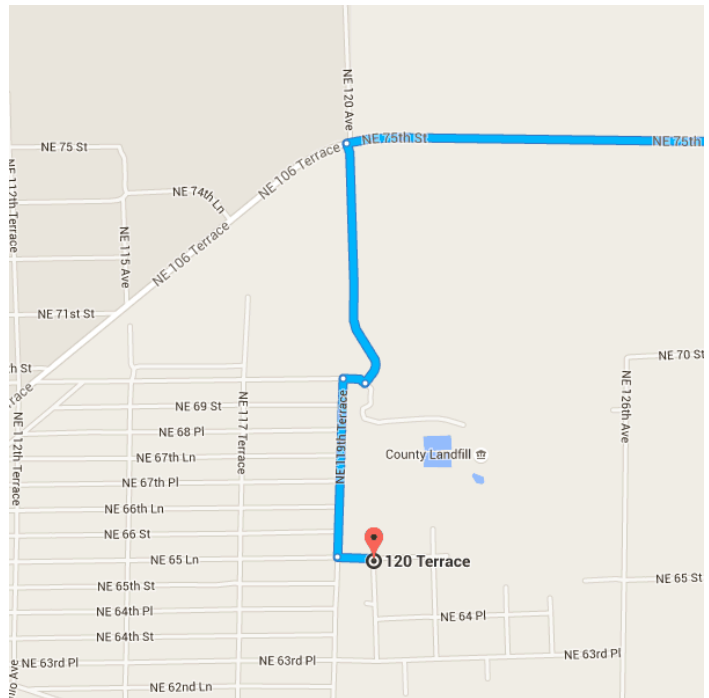

Map data ©2016 Google 2 mi

Gainesville, FL

Drive from SW Williston Rd and NE 75th St to Levy County

- 35 min (26.9 mi)

↑ 1. Head south on S Main St toward SW 1 Ave/SW 1st Ave
- 0.5 mi

📍 2. At the traffic circle, take the 3rd exit and stay on S Main St
- 1.9 mi

➡ 3. Turn right onto SW Williston Rd
- 11.6 mi

↑ 4. Continue onto FL-121 S
- 3.1 mi

- 5. Turn right onto NE 75th St
2.8 mi
- ↑ 6. Continue onto NE 75 St
0.5 mi
- ↑ 7. Continue onto NE 106 Terrace
318 ft
- ↑ 8. Continue onto NE 75th St
6.4 mi

Take NE 119th Terrace to 120 Terrace

- 4 min (1.1 mi)
 - ↶ 9. Turn left
0.6 mi
 - 10. Turn right onto NE 69th Ln
276 ft
 - ↶ 11. Turn left onto NE 119th Terrace
0.4 mi
 - ↶ 12. Turn left onto NE 65 Ln
417 ft
 - 13. Turn right at the 1st cross street onto 120 Terrace
23 ft
- i** Destination will be on the left

Google Maps