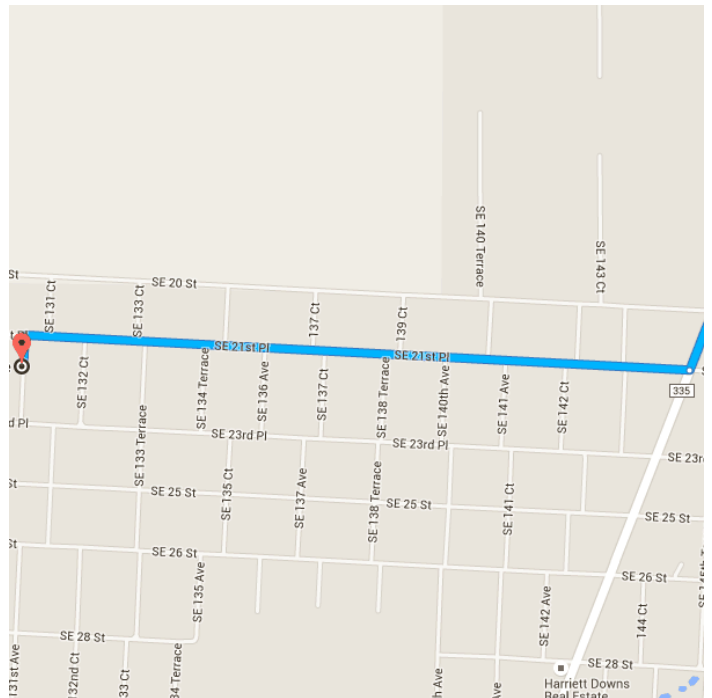

Map data ©2015 Google 5 mi

Gainesville, FL

Take SW Williston Rd and FL-121 S to SE 21st Pl in Williston Highlands

40 min (30.7 mi)

- ↑ 1. Head south on S Main St toward SW 1 Ave/SW 1st Ave
0.5 mi
- 📍 2. At the traffic circle, take the 3rd exit and stay on S Main St
1.9 mi
- ↗ 3. Turn right onto SW Williston Rd
11.6 mi
- ↑ 4. Continue onto FL-121 S
7.1 mi

- ↶ 5. Slight left onto N Main St

- ↷ 6. Turn right onto W Noble Ave

- ↶ 7. Turn left onto US-41 S/NW 7th St
i Continue to follow US-41 S

- ↷ 8. Turn right onto FL-121 S

Follow SE 21st Pl to SE 131st Ave

- ↷ 9. Turn right onto SE 21st Pl

- ↶ 10. Turn left onto SE 131st Ave
i Destination will be on the right

2268-2270 SE 131st Ave

Morriston, FL 32668

These directions are for planning purposes only. You may find that construction projects, traffic, weather, or other events may cause conditions to differ from the map results, and you should plan your route accordingly. You must obey all signs or notices regarding your route.