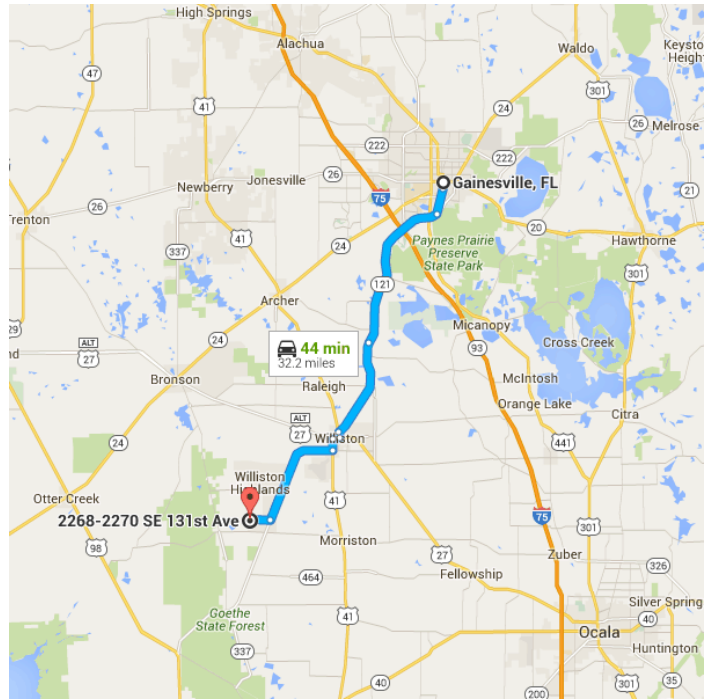

Map data ©2015 Google 5 mi

Gainesville, FL

Take SW Williston Rd and FL-121 S to SE 21st Pl in Williston Highlands

40 min (30.7 mi)

- ↑ 1. Head south on S Main St toward SW 1 Ave/SW 1st Ave
0.5 mi
- 📍 2. At the traffic circle, take the 3rd exit and stay on S Main St
1.9 mi
- ↗ 3. Turn right onto SW Williston Rd
11.6 mi
- ↑ 4. Continue onto FL-121 S
7.1 mi

- ↶ 5. Slight left onto N Main St

- ↷ 6. Turn right onto W Noble Ave

- ↶ 7. Turn left onto US-41 S/NW 7th St
i Continue to follow US-41 S

- ↷ 8. Turn right onto FL-121 S

Follow SE 21st Pl to SE 131st Ave

- ↷ 9. Turn right onto SE 21st Pl

- ↶ 10. Turn left onto SE 131st Ave
i Destination will be on the right

2268-2270 SE 131st Ave

Morriston, FL 32668

These directions are for planning purposes only. You may find that construction projects, traffic, weather, or other events may cause conditions to differ from the map results, and you should plan your route accordingly. You must obey all signs or notices regarding your route.