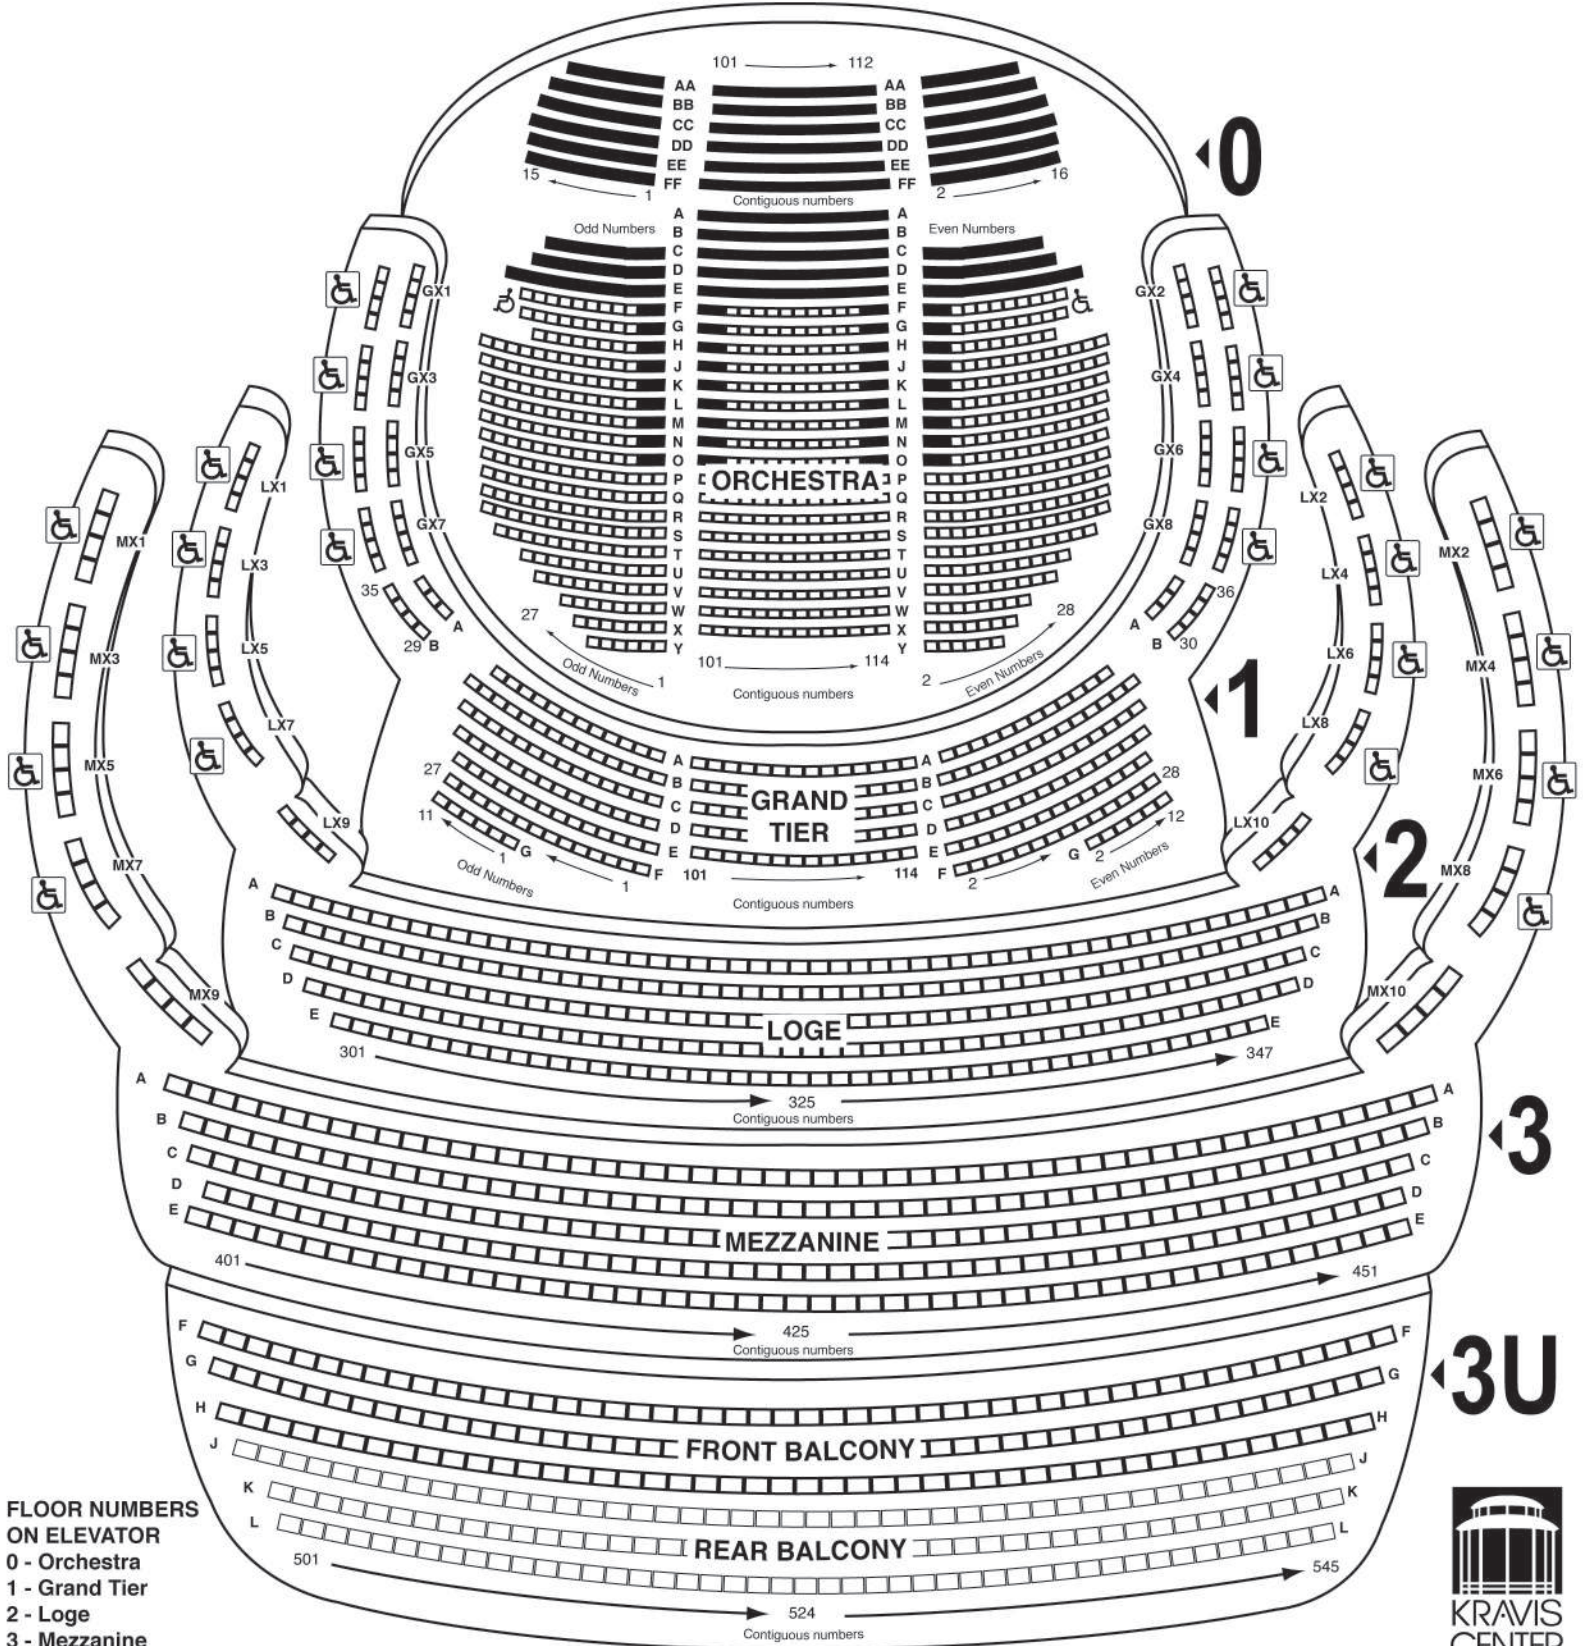

STAGE

FLOOR NUMBERS ON ELEVATOR
 0 - Orchestra
 1 - Grand Tier
 2 - Loge
 3 - Mezzanine
 3U - Balcony