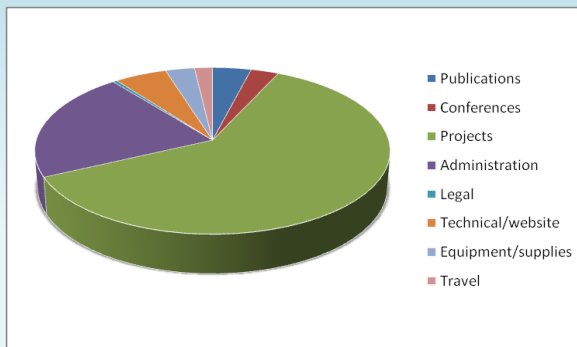

WHO WE ARE

Aiki is the core of Aikido, a nonviolent, Japanese martial art. It is a practical philosophy of harmony and cooperative action. Its principles and methods lead to self-awareness, calmness under pressure, compassionate power, and respectful engagement with others.

Aiki Extensions is an organization dedicated to disseminating and applying Aiki principles and methods outside the traditional martial arts training situation. AE members have applied Aiki principles in such areas as business, bodywork, psychotherapy, teaching, mediation, and sports. They have found that Aiki principles enhance their professional effectiveness and personal well being.

Aiki Extensions, Inc. was established in September, 1998. The mission of Aiki Extensions is to:

- deepen the philosophical and pedagogical foundations of Aikido as a practice embodying power and love.
- support and enhance communication among those who apply the practice and principles of Aikido in venues outside of conventional dojo settings.
- extend Aiki principles and practices to novel training sites, areas of application, and approaches to conflict and cooperative problem-solving.

WHAT WE DO

Aiki Extensions has come a long way, from a small collection of colleagues using aiki principles in unconventional locations to several hundred members in 28 countries, with projects in a dozen countries.

Aiki Extensions is currently active in:

Peace-Building:

Mideast Aikido Project
Training Across Borders
Peace Dojos International
Aiki Corps

Youth Outreach:

Awassa Peace Dojo
Harmony in Action - Brazil
Bronx Peace Dojo

Aikido in Education:

Aikido for kids
AikiHealing/Therapy for persons with disabilities
Aikido in secondary schools
Aikido in higher education

AE International:

AE DE (Germany)
AE UK

BENEFITS OF JOINING

AE is a 501(c)3 non-profit organization funded by dues and donations. All dues and donations may be tax-deductible.

By becoming a member you help extend Aiki principles and programs all over the world. AE can help you more easily connect, network, and create Aiki projects in your communities. You can share information and knowledge with others who, like you, use Aikido as a way to improve our individual lives and the world we share.

As an individual member you get:

- Your name and contact information listed in the AE Directory and on the AE website
- Your AE-related URL listed on the website
- Access to secure portions of online AE Directory, member wiki, and Project Team areas
- The opportunity to support diverse activities that apply *Aiki* throughout the world

As a dojo member you get:

- Opportunities to increase your own dojo's membership through projects relevant to your communities and world
- Expert support for creating and developing your *aiki* projects
- Publicity for your events and projects
- A community service identity
- Invitations to attend and information on hosting presentations and conferences by AE professionals
- Access to the applications for Aiki Corps volunteers or official Peace Dojo status