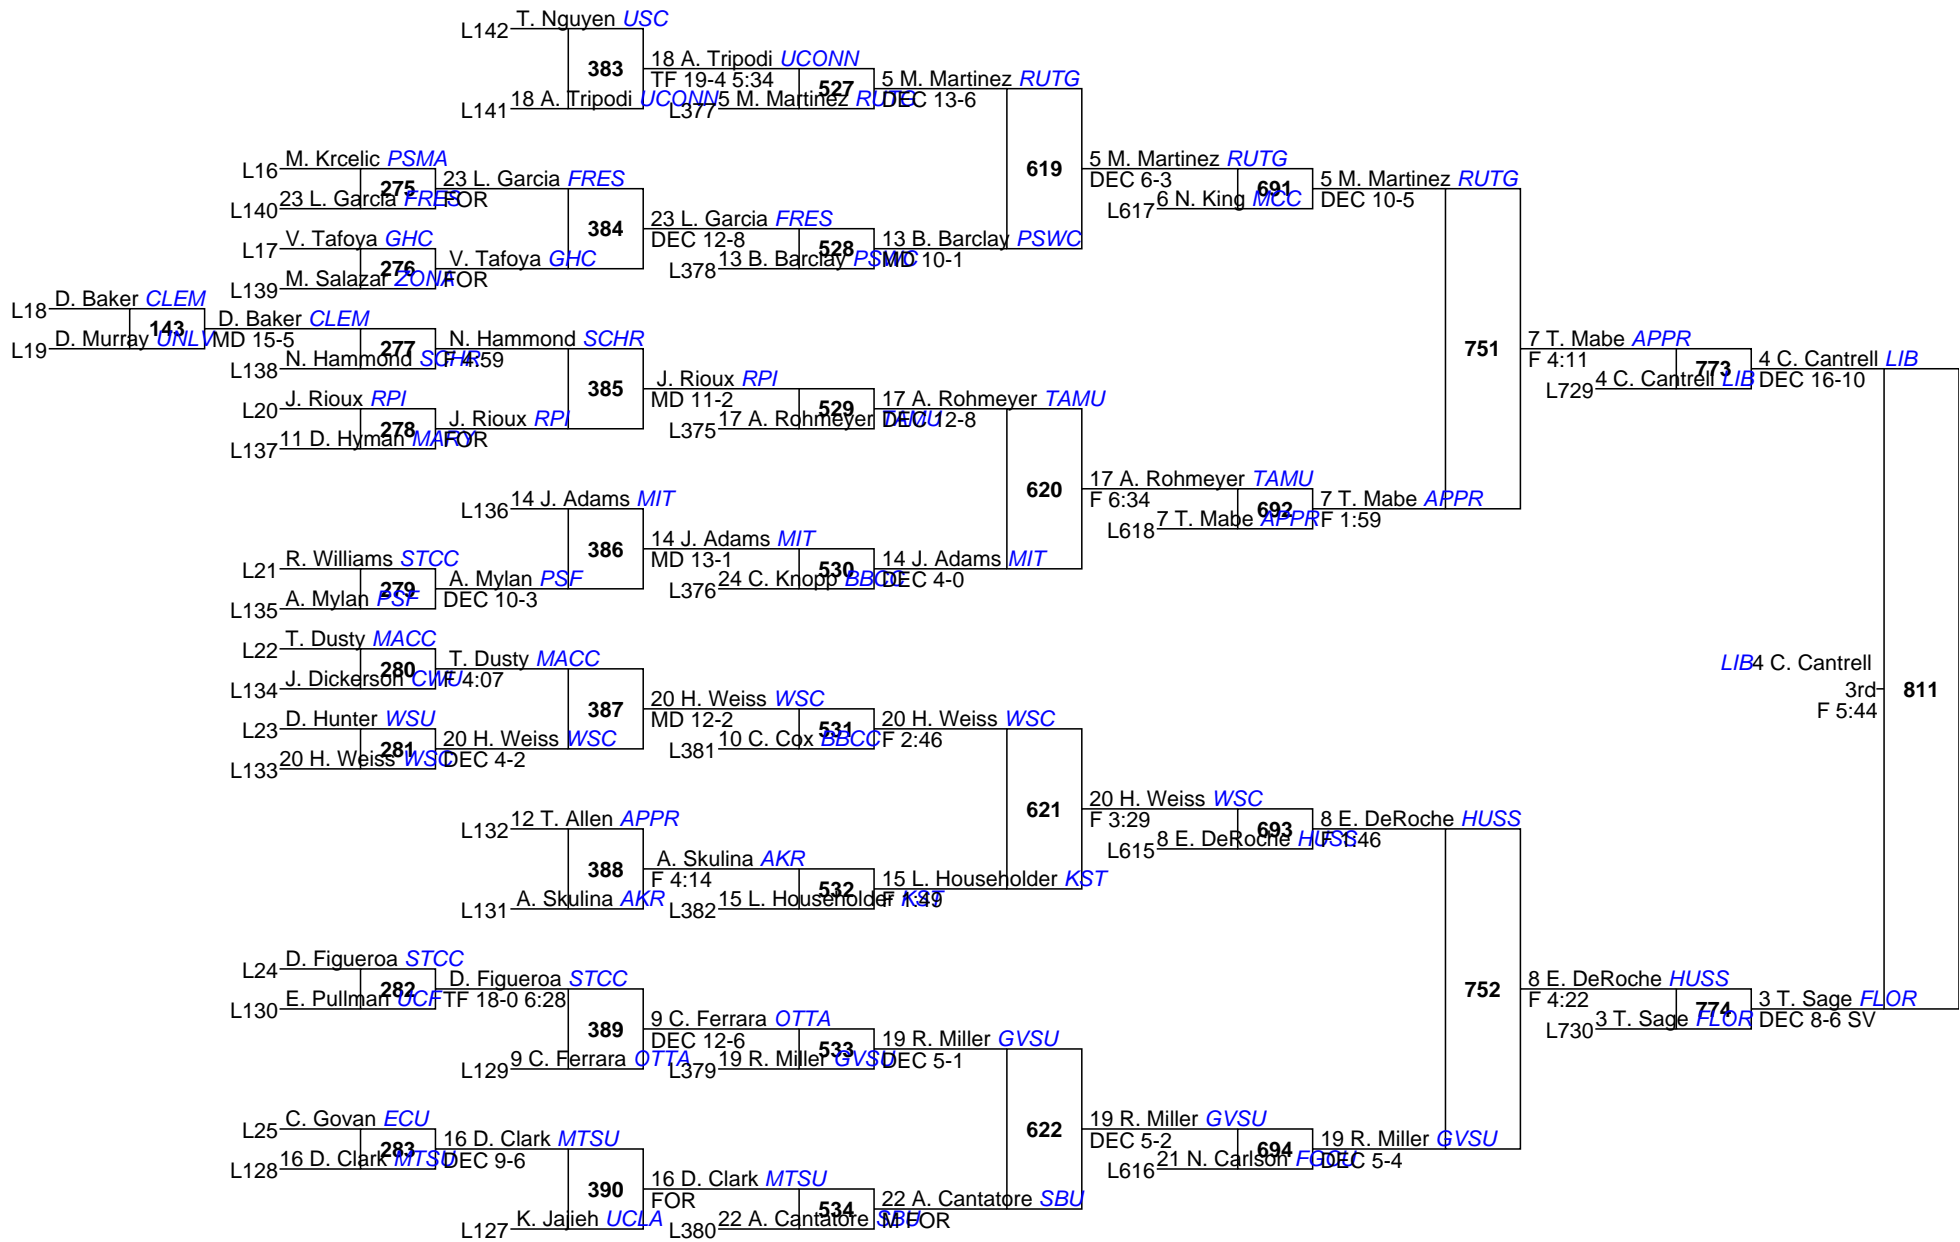

1 Zach Blevins <i>University of Toledo</i>	29-2	127	1 Z. Blevins <i>TOL</i>	FOR			
Kane Jaiieh <i>University of California - Los Angeles</i>	4-6				375	1 Z. Blevins <i>TOL</i>	
17 August Rohmeyer <i>Texas A & M University</i>	8-1	128	17 A. Rohmeyer <i>TAMU</i>	DEC 5-2			
16 Dakota Clark <i>Middle Tennessee State University</i>	12-6					615	1 Z. Blevins <i>TOL</i>
9 Cody Ferrara <i>Ottawa University - Arizona</i>	8-2	16	9 C. Ferrara <i>OTTA</i>	FOR			
Mitchell Krcelic <i>Penn State - Mont Alto</i>	15-22	129	24 C. Knopp <i>BBCC</i>	DEC 7-2			
24 Christien Knopp <i>Big Bend Community College</i>	5-3				376	8 E. DeRoche <i>HUSS</i>	
Eric Pullman <i>University of Central Florida</i>	7-13	130	8 E. DeRoche <i>HUSS</i>	F 1:17			
Victor Tafoya <i>Grays Harbor College</i>	4-15	17	8 E. DeRoche <i>HUSS</i>	F 0:42			
Edward DeRoche <i>Husson University</i>	17-2					729	1 Z. Blevins <i>TOL</i>
Marcus Martinez <i>Rutgers University WC</i>	5-0	18	5 M. Martinez <i>RUTG</i>	TF 19-4 3:46			
Dorian Baker <i>Clemson University</i>	5-6	131	5 M. Martinez <i>RUTG</i>	DEC 11-4			
Daniel Murray <i>University of Nevada - Las Vegas</i>	5-13	19	A. Skulina <i>AKR</i>	F 1:37			
Anthony Skulina <i>University of Akron</i>	3-4	132	21 N. Carlson <i>FGCU</i>	DEC 13-9			
Nicholas Carlson <i>Florida Gulf Coast University</i>	7-1	20	21 N. Carlson <i>FGCU</i>	MD 16-3			
Jean-Souvern Rioux <i>Rensselaer Polytechnic Institute</i>	18-19					616	4 C. Cantrell <i>LIB</i>
12 Tyler Allen <i>The Apprentice School</i>	15-11	133	13 B. Barclay <i>PSWC</i>	MD 14-4			
Bryce Barclay <i>Penn State University WC</i>	6-3				378	4 C. Cantrell <i>LIB</i>	
Hunter Weiss <i>Wayne State College</i>	19-15	134	4 C. Cantrell <i>LIB</i>	F 4:46			
Johnathan Dickerson <i>Central Washington University</i>	2-6	21	J. Dickerson <i>CWU</i>	MD 12-4			
Ryan Williams <i>Springfield Tech Community College</i>	8-14						
4 Chad Cantrell <i>Liberty University</i>	26-7						
3 Tyler Sage <i>University of Florida</i>	16-4	22	3 T. Sage <i>FLOR</i>	F 2:04			
Tyler Dusty <i>Macomb Community College</i>	8-12	135	3 T. Sage <i>FLOR</i>	TF 18-2 5:18			
Aaron Mylan <i>Penn State - Fayette</i>	5-12				379	3 T. Sage <i>FLOR</i>	
19 Ryan Miller <i>Grand Valley State University</i>	17-7	136	19 R. Miller <i>GVSU</i>	DEC 9-3			
Dj Hunter <i>Washington State University</i>	7-15	23	14 J. Adams <i>MIT</i>	MD 9-1			
Jacob Adams <i>Massachusetts Institute of Technology</i>	16-7					617	3 T. Sage <i>FLOR</i>
11 Devin Hyman <i>University of Maryland WC</i>	10-2	137	22 A. Cantatore <i>SBU</i>	FOR			
22 Andrew Cantatore <i>Stony Brook University</i>	11-3				380	6 N. King <i>MCC</i>	
Nicholas Hammond <i>Schreiner University</i>	8-10	138	6 N. King <i>MCC</i>	F 2:09			
Nick King <i>Mott Community College</i>	20-7						
7 Tristan Mabe <i>The Apprentice School</i>	18-8	24	7 T. Mabe <i>APPR</i>	FOR			
Damian Figueroa <i>Springfield Tech Community College</i>	11-8	139	7 T. Mabe <i>APPR</i>	FOR			
Matthew Salazar <i>University of Arizona</i>	4-3				381	7 T. Mabe <i>APPR</i>	
23 Llimy Garcia <i>Fresno State University WC</i>	8-6	140	10 C. Cox <i>BBCC</i>	DEC 4-1			
Cade Cox <i>Big Bend Community College</i>	6-1						
15 Lane Householder <i>Kent State - Tuscarawas</i>	22-9	25	15 L. Householder <i>KST</i>	F 1:40			
Christian Govan <i>East Carolina University</i>	13-13	141	15 L. Householder <i>KST</i>	F 4:27			
Anthony Tripodi <i>University of Connecticut</i>	16-6						
Tai Nguyen <i>University of Southern California</i>	4-5	142	2 T. Carter <i>TAMU</i>	F 2:03			
TyRae Carter <i>Texas A & M University</i>	9-0						
						618	2 T. Carter <i>TAMU</i>
							812
							1st MD 11-3
							TAMU 2 T. Carter