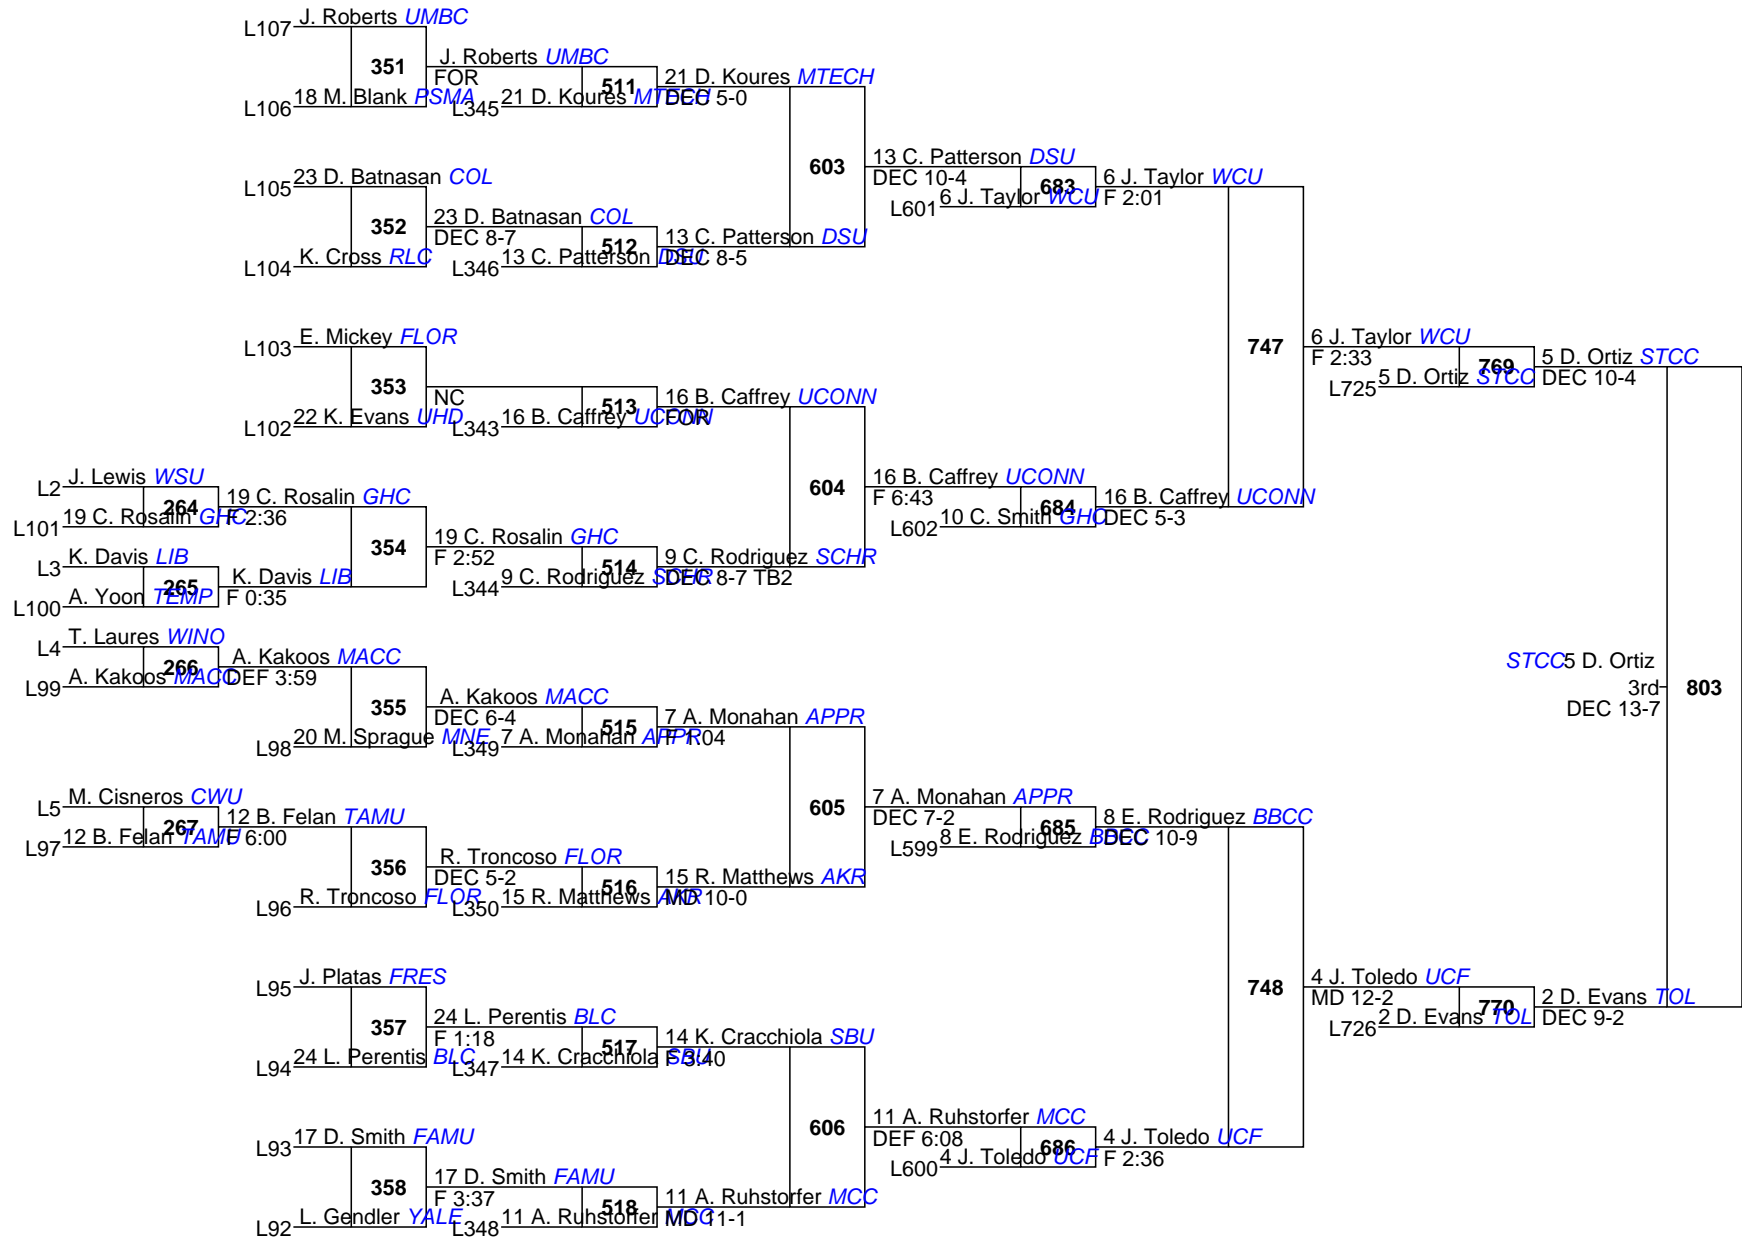

L767 7 E. Nash *KST* 7 E. Nash *KST*
DEC 13-10 7th
L768 11 M. Gamble *FHS* M FOR
DEC 2-1

L745 6 K. Skaggs *MIT* 8 C. Antoine *UMASS*
DEC 8-4 7th
L746 8 C. Antoine *UMASS* DEC 11-5
DEC 12-6

L769 6 J. Taylor *WCU* 4 J. Toledo *UCF*
DEC 10-4
4 J. Toledo *UCF* 5th
L770 DEC 9-2 DEC 5-3

L747 16 B. Caffrey *UCONN* 8 E. Rodriguez *BBCC*
F 2:33
8 E. Rodriguez *BBCC* 7th
L748 MD 12-2 DEC 8-2

L771 14 C. Bates *MCF* 6 J. Trinh *UCF*
MD 11-8 806 5th
L772 6 J. Trinh *UCF* DEC 12-5
DEC 4-2

L749 9 C. Hudson *LIB* 9 C. Hudson *LIB*
DEC 8-2 805 7th
L750 8 A. Ward *MCF* FOR
MD 15-7