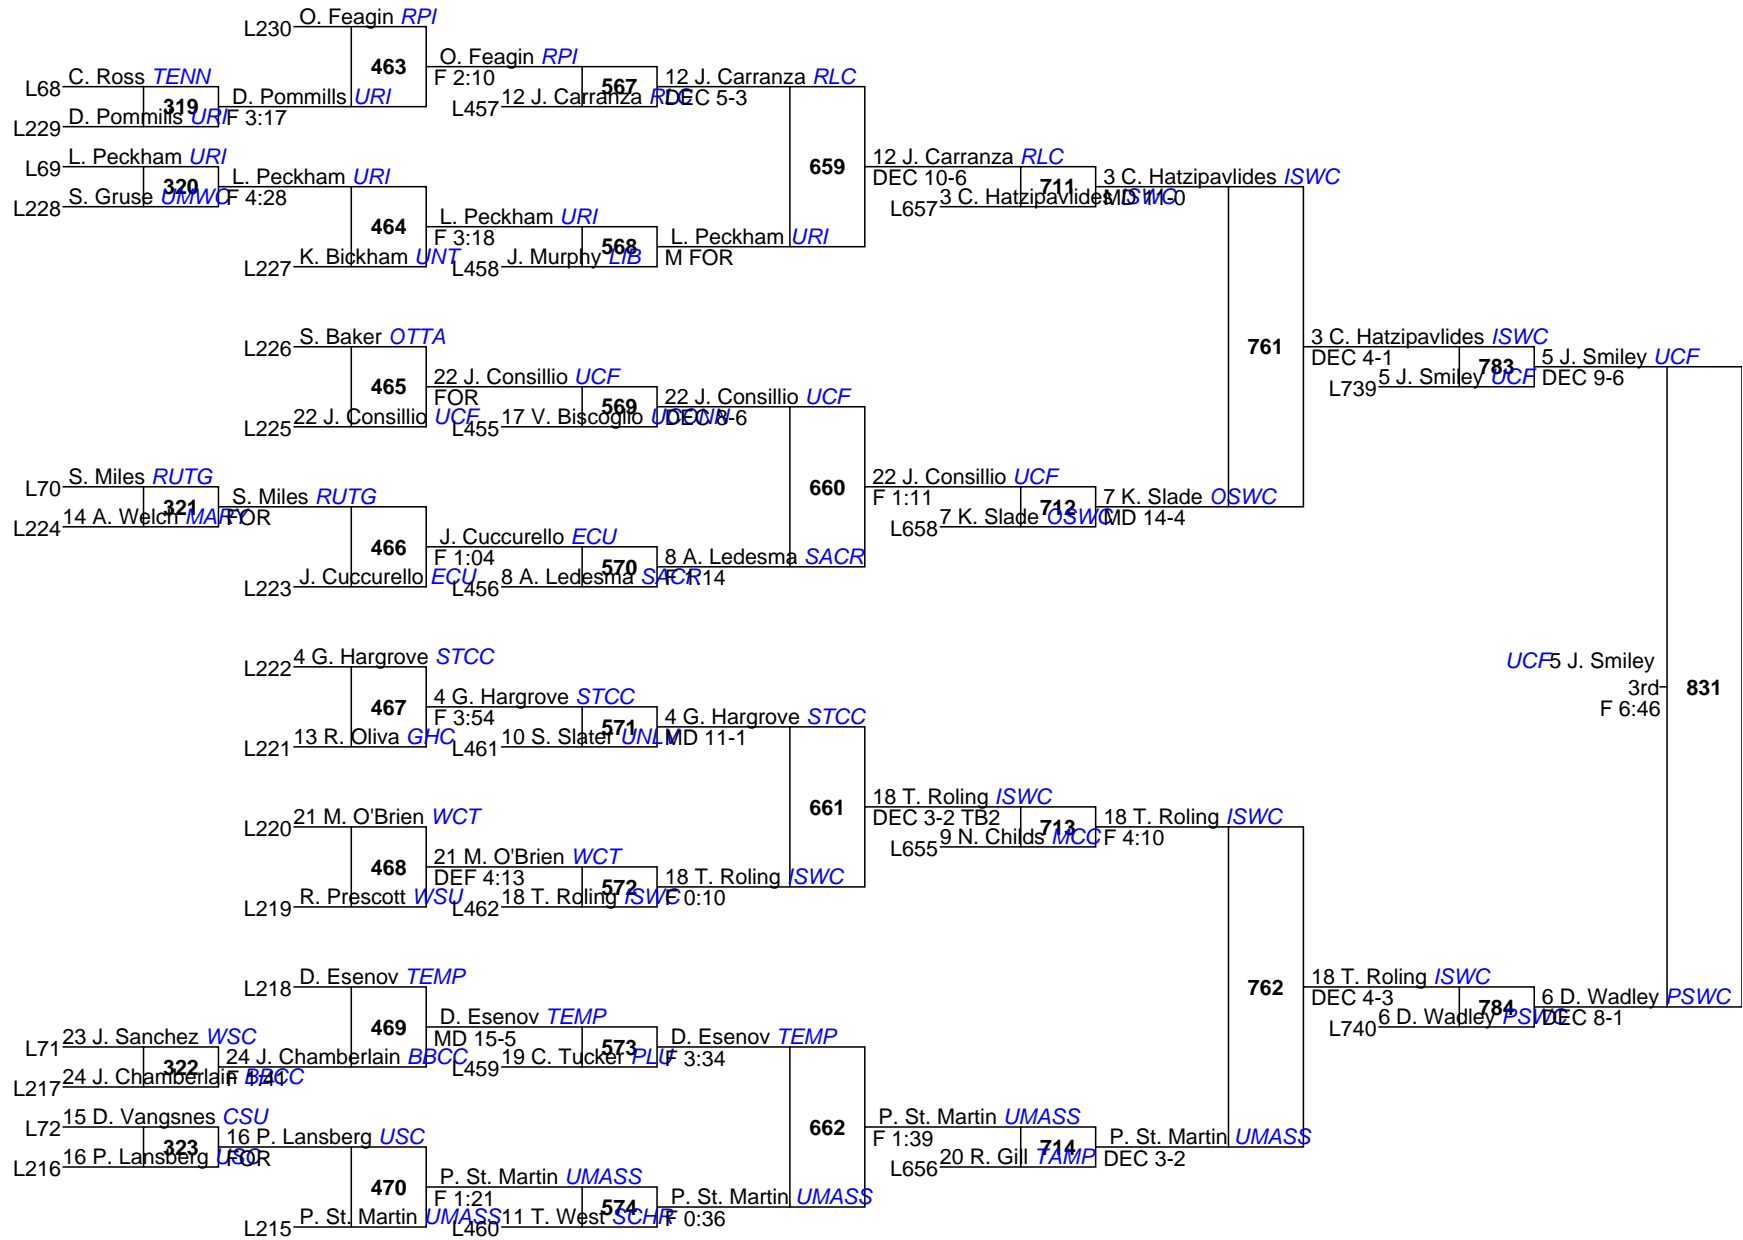

L757 9 B. Locklear *AKR* 12 C. Richmond *LIB*
F 2:10 821 7th
L758 12 C. Richmond *AKR* DEC 10-5
MD 14-2

L781 2 J. McIlhenny LIB
F 0:48 826 2 J. McIlhenny LIB
L782 12 C. Brendel SWC
MD 10-1 5th 0.26

L759 5 R. Thomas JMU
DEC 8-5 825 9 B. Kata UCF
L760 9 B. Kata UCF
F 5:42 DEC 8-5