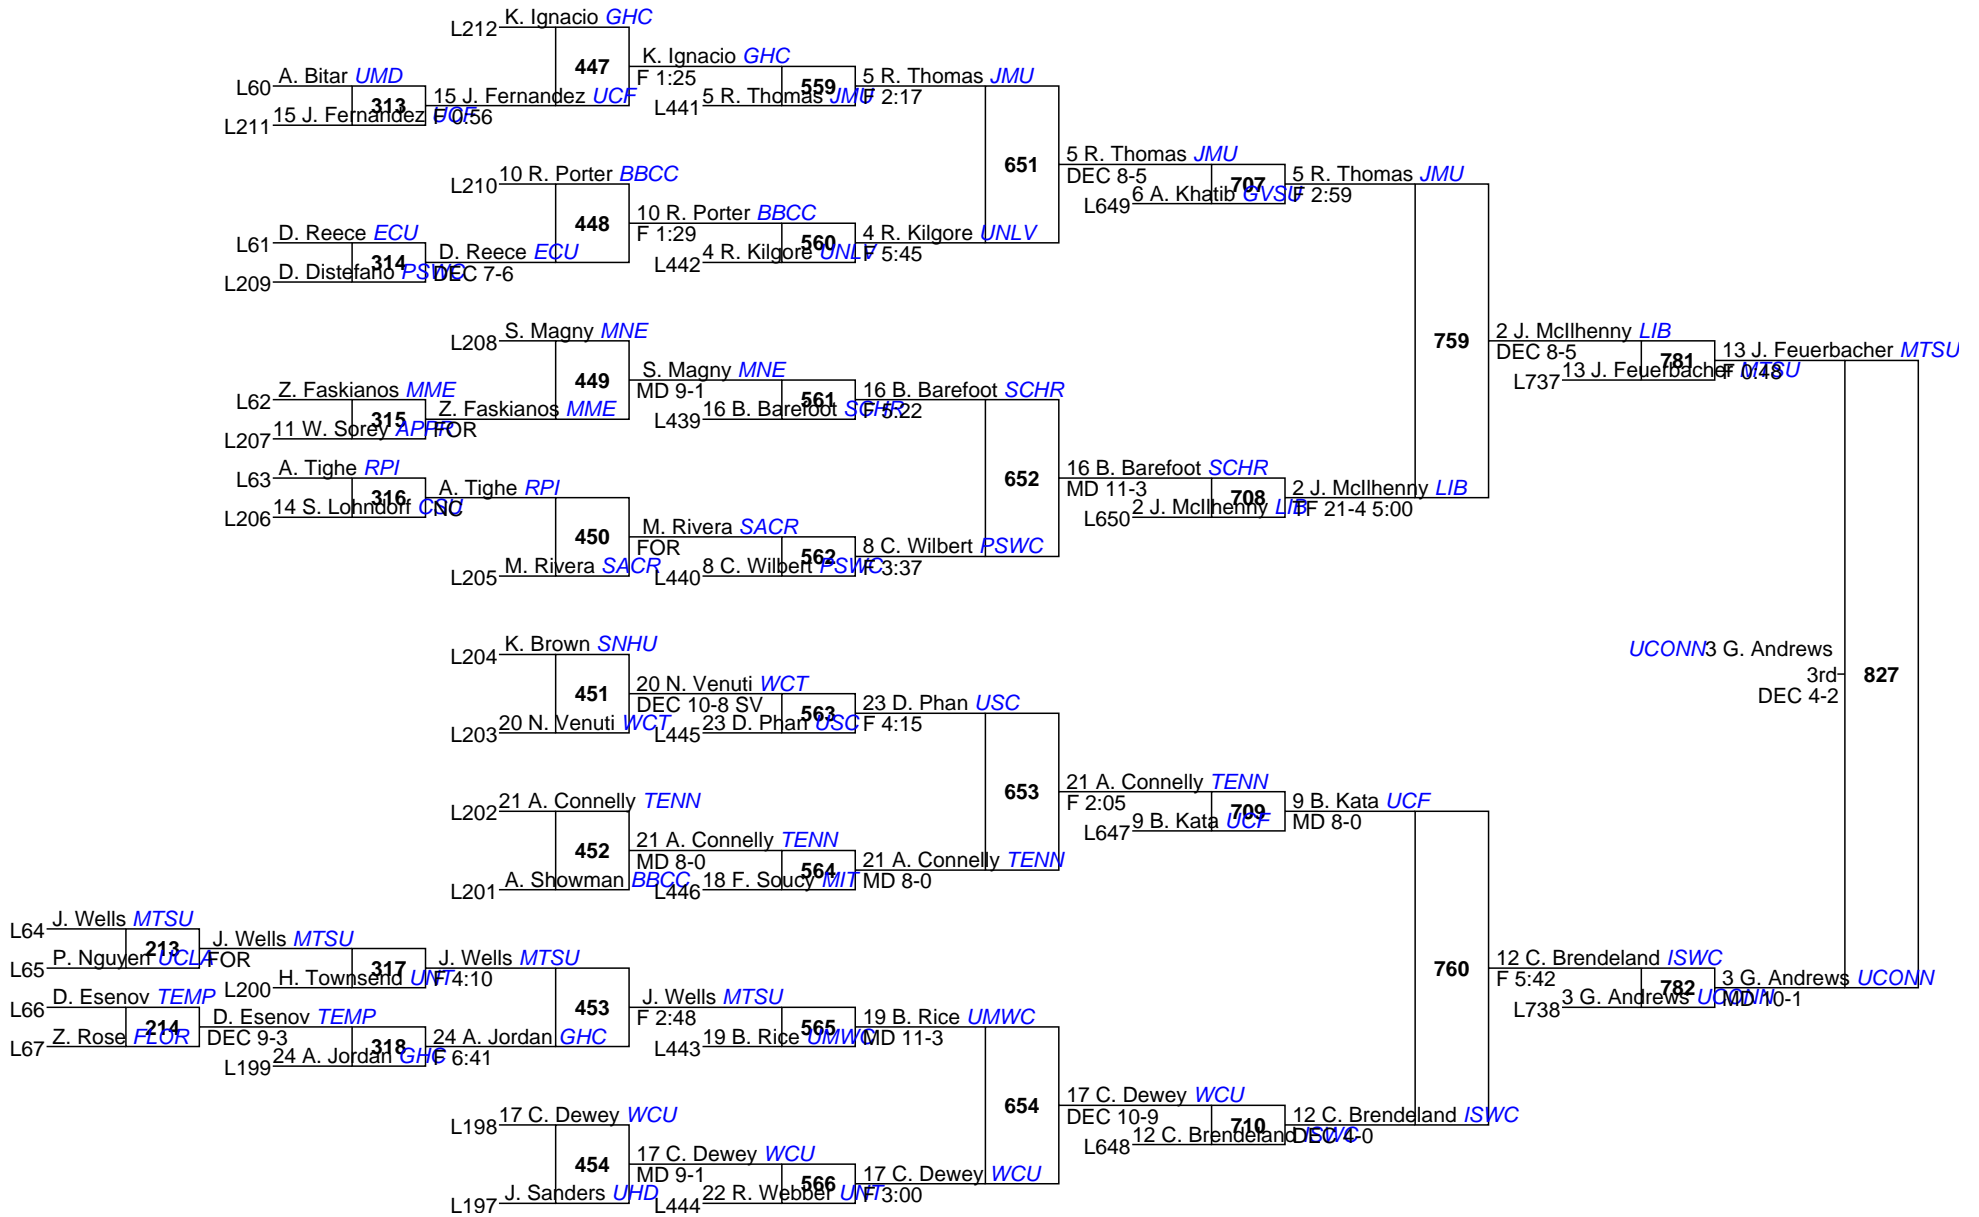

L757 9 B. Locklear *AKR* 12 C. Richmond *LIB*
F 2:10 821 7th
L758 12 C. Richmond *AKR* DEC 10-5
MD 14-2

L781 2 J. McIlhenny LIB
F 0:48 826 2 J. McIlhenny LIB
L782 12 C. Brendel SWC
MD 10-1 5th 0.26

L759 5 R. Thomas JMU
DEC 8-5 825 9 B. Kata UCF
L760 9 B. Kata UCF
F 5:42 DEC 8-5