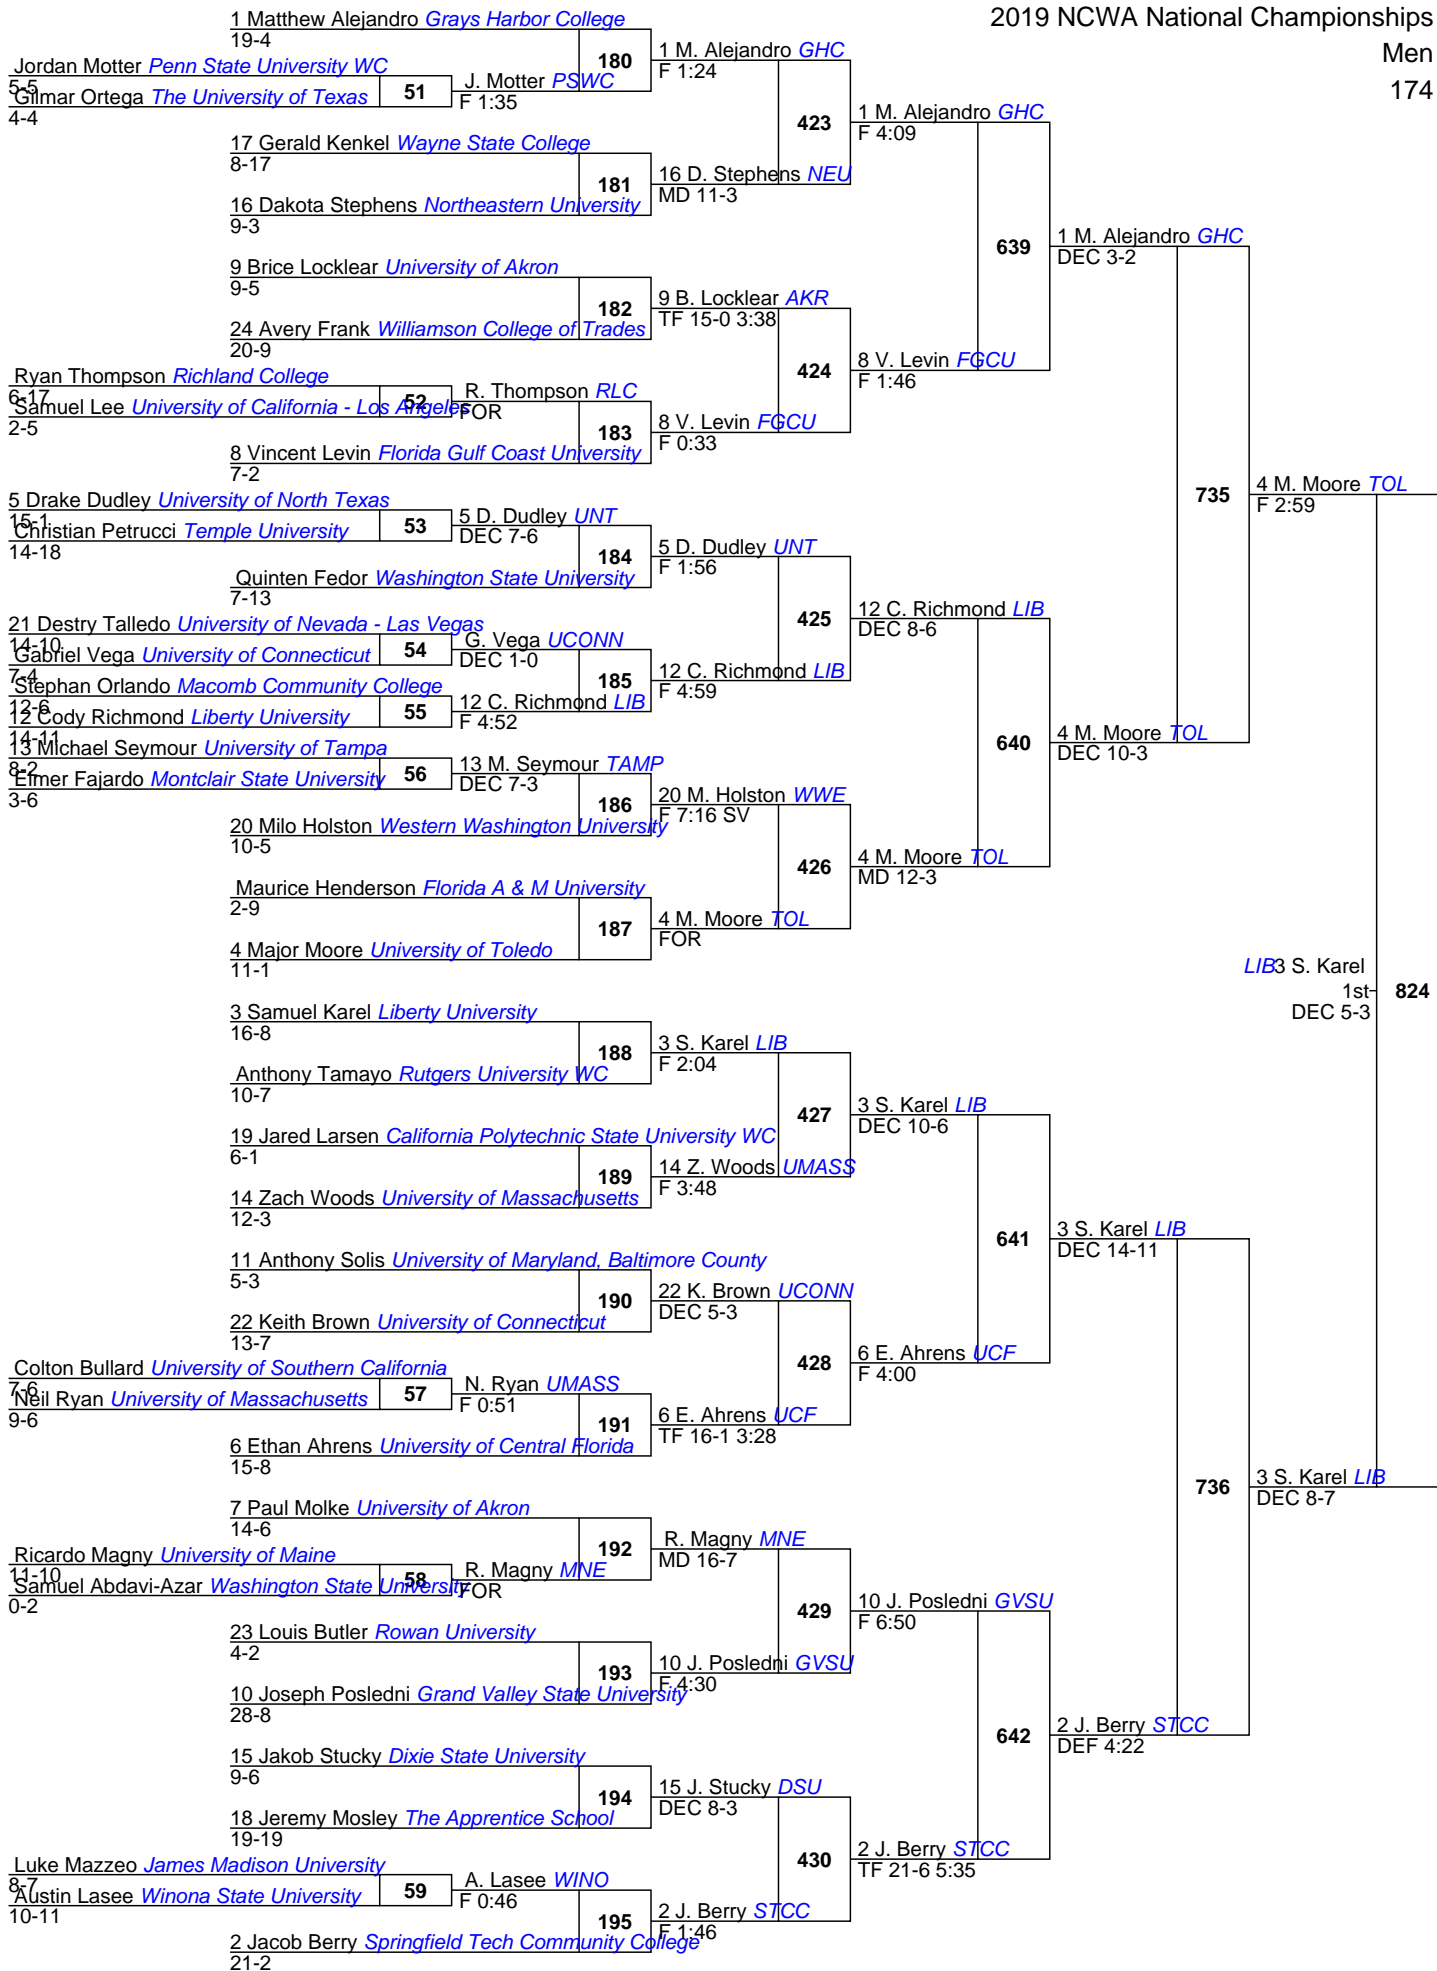

2019 NCWA National Championships

Men
174