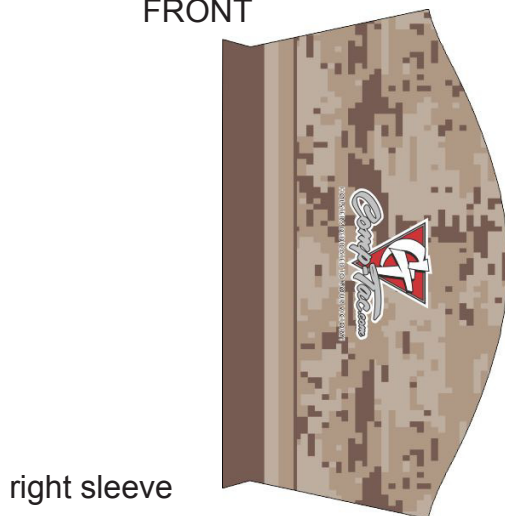

E3 Sport Apparel

Pre-Printing Proof

Please check logos and logo placement. Your jersey pieces will be printed exactly as you see above, then custom sewn for you. Let us know if OK to print or if there are corrections.

Robert Alcala

Short Sleeve Polo Zip Collar

Size 2XL QTY 1

FRONT

BACK

right sleeve

Left Sleeve

collar