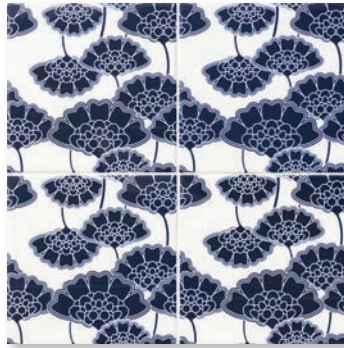

shippo matte ceramic 6"x6"x3/8"

Wagara Ceramic Collection

Wagara, the traditional Japanese patterns, are drawn from historic textile documents. Today, the intriguing dialect of these designs is reinterpreted in tile exclusively by Country Floors in the Wagara ceramic wall tile collection. The 6-inch square tiles are offered in 8 different Wagara patterns in a choice of 7 colors on a clean, white ground. The floral, sinuous and geometric motifs are as beautiful today as they were in 8th century Japan, ensuring a truly timeless, artful and beautiful interior. Wagara tile is suitable for vertical interior applications.

TL80514 - *(S.O.)
midori tatewaku
matte ceramic 6"x6"x3/8"

TL80518 - *(S.O.)
aka tatewaku
matte ceramic 6"x6"x3/8"

*(S.O.) : Special Order. Lead times may vary 2-4 weeks depending on product.

TL80467
sakura
matte ceramic 6"x6"x3/8"
in stock