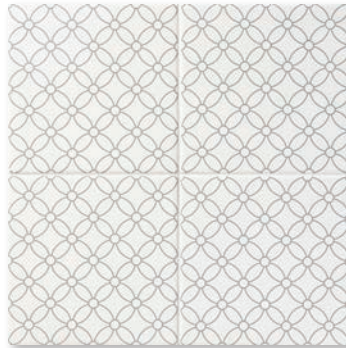

shippo matte ceramic 6"x6"x3/8"

Wagara Ceramic Collection

Wagara, the traditional Japanese patterns, are drawn from historic textile documents. Today, the intriguing dialect of these designs is reinterpreted in tile exclusively by Country Floors in the Wagara ceramic wall tile collection. The 6-inch square tiles are offered in 8 different Wagara patterns in a choice of 7 colors on a clean, white ground. The floral, sinuous and geometric motifs are as beautiful today as they were in 8th century Japan, ensuring a truly timeless, artful and beautiful interior. Wagara tile is suitable for vertical interior applications.

Wagara Ceramic Collection

TL80495 - *(S.O.)
raitogurin seigaiha
matte ceramic 6"x6"x3/8"

TL80499 - *(S.O.)
gure seigaiha
matte ceramic 6"x6"x3/8"

TL80503 - *(S.O.)
kuro seigaiha
matte ceramic 6"x6"x3/8"

TL80507 - *(S.O.)
orenji seigaiha
matte ceramic 6"x6"x3/8"

TL80511 - *(S.O.)
midori seigaiha
matte ceramic 6"x6"x3/8"

TL80515 - *(S.O.)
aka seigaiha
matte ceramic 6"x6"x3/8"

TL80496 - *(S.O.)
raitogurin shippo
matte ceramic 6"x6"x3/8"

TL80500 - *(S.O.)
gure shippo
matte ceramic 6"x6"x3/8"