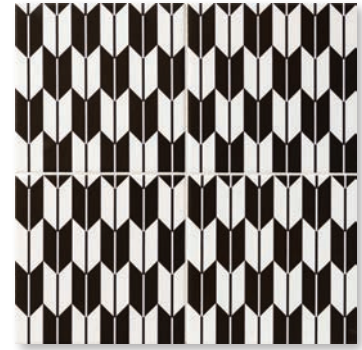

shippo matte ceramic 6"x6"x3/8"

Wagara Ceramic Collection

Wagara, the traditional Japanese patterns, are drawn from historic textile documents. Today, the intriguing dialect of these designs is reinterpreted in tile exclusively by Country Floors in the Wagara ceramic wall tile collection. The 6-inch square tiles are offered in 8 different Wagara patterns in a choice of 7 colors on a clean, white ground. The floral, sinuous and geometric motifs are as beautiful today as they were in 8th century Japan, ensuring a truly timeless, artful and beautiful interior. Wagara tile is suitable for vertical interior applications.

TL80504 - *(S.O.)
kuro shippo
matte ceramic 6"x6"x3/8"

TL80508 - *(S.O.)
orenji shippo
matte ceramic 6"x6"x3/8"

TL80512 - *(S.O.)
midori shippo
matte ceramic 6"x6"x3/8"

TL80516 - *(S.O.)
aka shippo
matte ceramic 6"x6"x3/8"

*(S.O.) : Special Order. Lead times may vary 2-4 weeks depending on product.

Wagara Ceramic Collection

TL80497 - *(S.O.)
raitogurin yagasuri
matte ceramic 6"x6"x3/8"

TL80501 - *(S.O.)
gure yagasuri
matte ceramic 6"x6"x3/8"

TL80505 - *(S.O.)
kuro yagasuri
matte ceramic 6"x6"x3/8"

TL80509 - *(S.O.)
orenji yagasuri
matte ceramic 6"x6"x3/8"

TL80513 - *(S.O.)
midori yagasuri
matte ceramic 6"x6"x3/8"

TL80517 - *(S.O.)
aka yagasuri
matte ceramic 6"x6"x3/8"