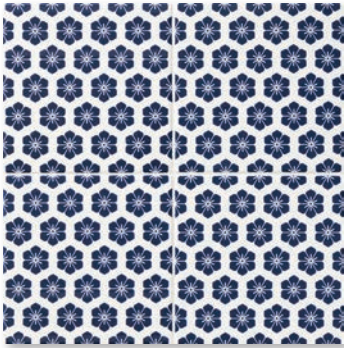

TL80467
sakura
matte ceramic 6"x6"x3/8"
in stock