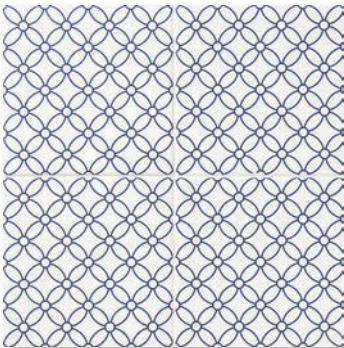

TL80470
shippo
matte ceramic 6"x6"x3/8"
in stock