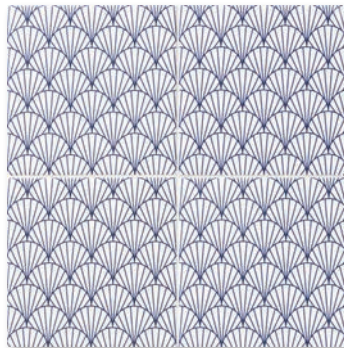

TL80474
sensu
matte ceramic 6"x6"x3/8"
in stock