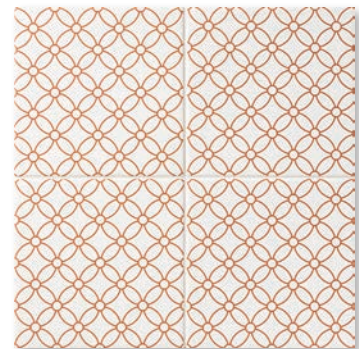

shippo matte ceramic 6"x6"x3/8"

Wagara Ceramic Collection

Wagara, the traditional Japanese patterns, are drawn from historic textile documents. Today, the intriguing dialect of these designs is reinterpreted in tile exclusively by Country Floors in the Wagara ceramic wall tile collection. The 6-inch square tiles are offered in 8 different Wagara patterns in a choice of 7 colors on a clean, white ground. The floral, sinuous and geometric motifs are as beautiful today as they were in 8th century Japan, ensuring a truly timeless, artful and beautiful interior. Wagara tile is suitable for vertical interior applications.

TL80511 - *(S.O.)
midori seigaiha
matte ceramic 6"x6"x3/8"

TL80515 - *(S.O.)
aka seigaiha
matte ceramic 6"x6"x3/8"

TL80496 - *(S.O.)
raitogurin shippo
matte ceramic 6"x6"x3/8"

TL80500 - *(S.O.)
gure shippo
matte ceramic 6"x6"x3/8"

TL80504 - *(S.O.)
kuro shippo
matte ceramic 6"x6"x3/8"

TL80508 - *(S.O.)
orenji shippo
matte ceramic 6"x6"x3/8"

TL80512 - *(S.O.)
midori shippo
matte ceramic 6"x6"x3/8"

TL80516 - *(S.O.)
aka shippo
matte ceramic 6"x6"x3/8"