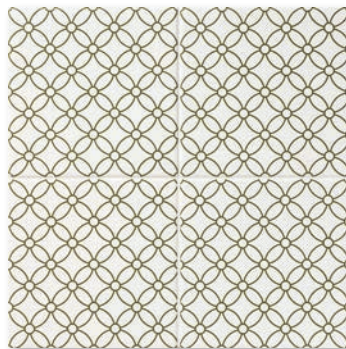

shippo matte ceramic 6"x6"x3/8"

Wagara Ceramic Collection

Wagara, the traditional Japanese patterns, are drawn from historic textile documents. Today, the intriguing dialect of these designs is reinterpreted in tile exclusively by Country Floors in the Wagara ceramic wall tile collection. The 6-inch square tiles are offered in 8 different Wagara patterns in a choice of 7 colors on a clean, white ground. The floral, sinuous and geometric motifs are as beautiful today as they were in 8th century Japan, ensuring a truly timeless, artful and beautiful interior. Wagara tile is suitable for vertical interior applications.

TL80511 - *(S.O.)
midori seigaiha
matte ceramic 6"x6"x3/8"

TL80515 - *(S.O.)
aka seigaiha
matte ceramic 6"x6"x3/8"

TL80496 - *(S.O.)
raitogurin shippo
matte ceramic 6"x6"x3/8"

TL80500 - *(S.O.)
gure shippo
matte ceramic 6"x6"x3/8"

TL80504 - *(S.O.)
kuro shippo
matte ceramic 6"x6"x3/8"

TL80508 - *(S.O.)
orenji shippo
matte ceramic 6"x6"x3/8"

TL80512 - *(S.O.)
midori shippo
matte ceramic 6"x6"x3/8"

TL80516 - *(S.O.)
aka shippo
matte ceramic 6"x6"x3/8"