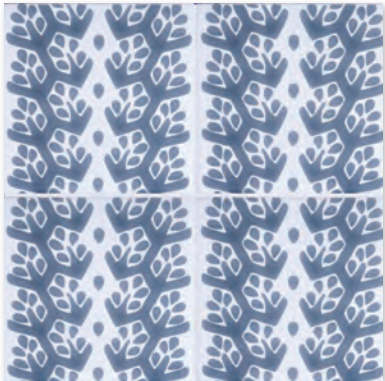

Cecil Stripe Snow White Blue Glossy Ceramic

Wall Tiles

XSP90008
chou chou matte
grey - snow white
6"x6"x3/8"
in stock

XSP90019
chou chou matte
iris - pure white
6"x6"x3/8"
in stock

XSP90021
chou chou matte
fire engine ground - pure white
6"x6"x3/8"
in stock

XSP90015
burmese glossy
fire engine - snow white
6"x6"x3/8"
in stock

XSP90010
burmese glossy
iris - snow white
6"x6"x3/8"
in stock

XSP90025
burmese glossy
ocean - snow white
6"x6"x3/8"
in stock

XSP90009
cecil stripe glossy
iris - snow white
6"x6"x3/8"
in stock

XSP90007
cecil stripe glossy
blue - snow white
6"x6"x3/8"
in stock

XSP90006
cecil stripe glossy
blue - snow white
6"x6"x3/8"
in stock

Wall Tiles

XSP90026
albert glossy
ocean - snow white
6"x6"x3/8"
in stock