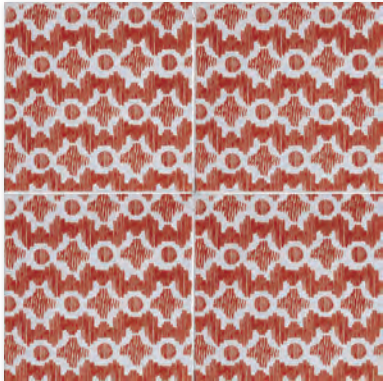

XSP90007
cecil stripe glossy
blue - snow white
6"x6"x3/8"
in stock

XSP90006
cecil stripe glossy
blue - snow white
6"x6"x3/8"
in stock

Wall Tiles

XSP90026
albert glossy
ocean - snow white
6"x6"x3/8"
in stock

XSP90018
albert glossy
iris - pure white
6"x6"x3/8"
in stock

XSP90024
albert glossy
forest - pure white
6"x6"x3/8"
in stock

XSP90027
desmond glossy
tinta - snow white
6"x6"x3/8"
in stock

XSP90028
desmond glossy
azure - pure white
6"x6"x3/8"
in stock

XSP90014
desmond glossy
fire engine - snow white
6"x6"x3/8"
in stock

XSP90011
clara b glossy
anemone - snow white
6"x6"x3/8"
in stock

XSP90012
clara b glossy
night sky - snow white
6"x6"x3/8"
in stock

XSP90013
clara b glossy
wisteria - pure white
6"x6"x3/8"
in stock