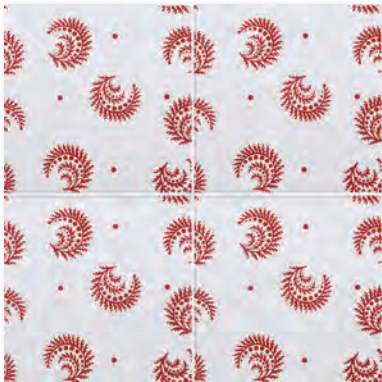

XSP90007
cecil stripe glossy
blue - snow white
6"x6"x3/8"
in stock

XSP90006
cecil stripe glossy
blue - snow white
6"x6"x3/8"
in stock

Wall Tiles

XSP90026
albert glossy
ocean - snow white
6"x6"x3/8"
in stock

XSP90018
albert glossy
iris - pure white
6"x6"x3/8"
in stock

XSP90024
albert glossy
forest - pure white
6"x6"x3/8"
in stock

XSP90027
desmond glossy
tinta - snow white
6"x6"x3/8"
in stock

XSP90028
desmond glossy
azure - pure white
6"x6"x3/8"
in stock