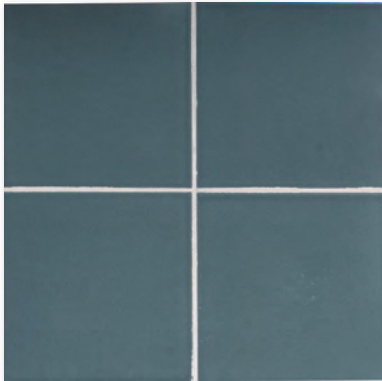

XSP90022
serendipity glossy
ocean - pure white
6"x6"x3/8"
in stock

XSP90016
serendipity glossy
pure white - ocean
6"x6"x3/8"
in stock

Wall Tiles

XSP90001
iris glossy
6"x6"x3/8"
in stock

XSP90002
ocean glossy
6"x6"x3/8"
in stock

XSP90003
grey glossy
6"x6"x3/8"
in stock

XSP90004
forest glossy
6"x6"x3/8"
in stock

XSP90005
white glossy
6"x6"x3/8"
in stock

Moldings (compatible moldings from status royal white)

ML80034
royal white glossy finish trim
1"x6"x3/4"
in stock