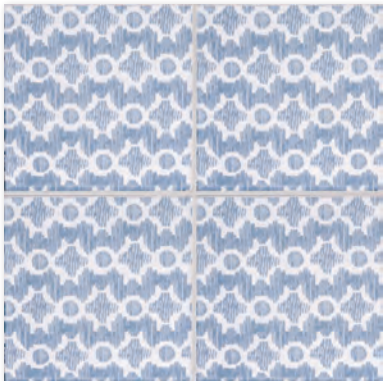

XSP90007
cecil stripe glossy
blue - snow white
6"x6"x3/8"
in stock

XSP90006
cecil stripe glossy
blue - snow white
6"x6"x3/8"
in stock

Wall Tiles

XSP90026
albert glossy
ocean - snow white
6"x6"x3/8"
in stock

XSP90018
albert glossy
iris - pure white
6"x6"x3/8"
in stock

XSP90024
albert glossy
forest - pure white
6"x6"x3/8"
in stock

XSP90027
desmond glossy
tinta - snow white
6"x6"x3/8"
in stock

XSP90028
desmond glossy
azure - pure white
6"x6"x3/8"
in stock

XSP90014
desmond glossy
fire engine - snow white
6"x6"x3/8"
in stock

XSP90011
clara b glossy
anemone - snow white
6"x6"x3/8"
in stock

XSP90012
clara b glossy
night sky - snow white
6"x6"x3/8"
in stock

XSP90013
clara b glossy
wisteria - pure white
6"x6"x3/8"
in stock