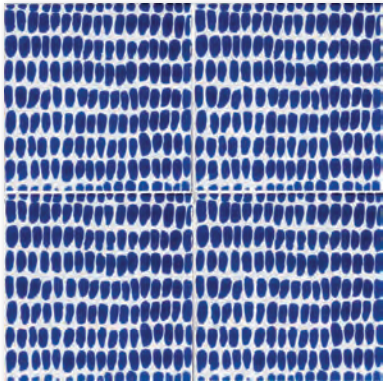

Cecil Stripe Snow White Blue Glossy Ceramic

Wall Tiles

XSP90008
chou chou matte
grey - snow white
6"x6"x3/8"
in stock

XSP90019
chou chou matte
iris - pure white
6"x6"x3/8"
in stock

XSP90021
chou chou matte
fire engine ground - pure white
6"x6"x3/8"
in stock

XSP90007
cecil stripe glossy
blue - snow white
6"x6"x3/8"
in stock

XSP90006
cecil stripe glossy
blue - snow white
6"x6"x3/8"
in stock

Wall Tiles

XSP90026
albert glossy
ocean - snow white
6"x6"x3/8"
in stock

XSP90018
albert glossy
iris - pure white
6"x6"x3/8"
in stock

XSP90024
albert glossy
forest - pure white
6"x6"x3/8"
in stock

XSP90027
desmond glossy
tinta - snow white
6"x6"x3/8"
in stock

XSP90028
desmond glossy
azure - pure white
6"x6"x3/8"
in stock