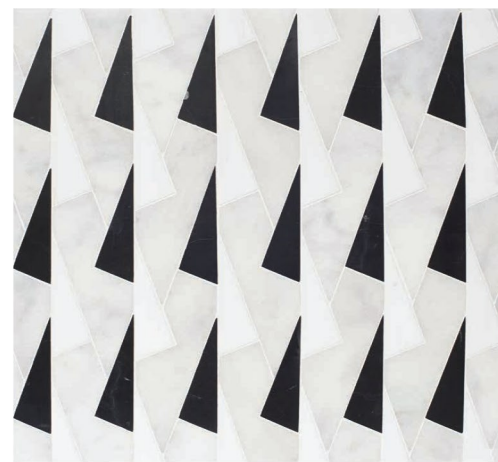

## mosaics

XMG06001 parker - \*S.O.  
snow white honed - black honed - glacier honed  
12 1/16" x 12 1/16" x 3/8" sheets  
tier 1\*: XMG06005  
tier 2\*: XMG06002  
tier 3\*: XMG06003  
tier 4\*: XMG06004

XMG04001 emerson - \*S.O.  
black honed - glacier honed - brass  
13 23/32" x 13 23/32" x 3/8" sheets  
tier 1\*: XMG04005  
tier 2\*: XMG04002  
tier 3\*: XMG04003  
tier 4\*: XMG04004

XMG01001 bertoia - \*S.O.  
black honed - snow white honed - glacier honed  
11 15/16" x 17 13/16" x 3/8" sheets  
tier 1\*: XMG01005  
tier 2\*: XMG01002  
tier 3\*: XMG01003  
tier 4\*: XMG01004

XMG02001 blocks - \*S.O.  
glacier honed - snow white polished - brass  
16 5/8" x 16 5/8" x 3/8" sheets  
tier 1\*: XMG02005  
tier 2\*: XMG02002  
tier 3\*: XMG02003  
tier 4\*: XMG02004

XMG03001 eames - \*S.O.  
black honed - snow white honed  
6" x 6" x 3/8" sheets  
tier 1\*: XMG03005  
tier 2\*: XMG03002  
tier 3\*: XMG03003  
tier 4\*: XMG03004