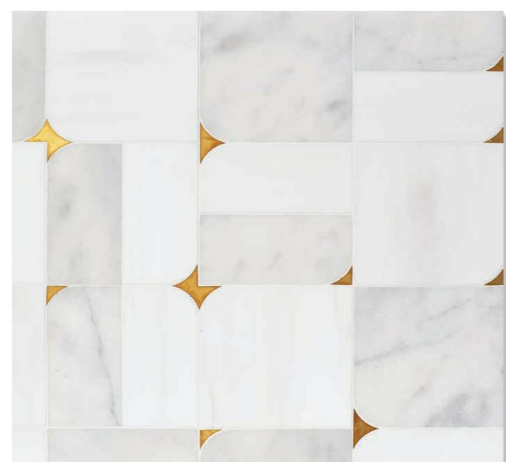

## mosaics

XMG06001 parker - \*S.O.  
snow white honed - black honed - glacier honed  
12 1/16" x 12 1/16" x 3/8" sheets  
tier 1\*: XMG06005  
tier 2\*: XMG06002  
tier 3\*: XMG06003  
tier 4\*: XMG06004

XMG04001 emerson - \*S.O.  
black honed - glacier honed - brass  
13 23/32" x 13 23/32" x 3/8" sheets  
tier 1\*: XMG04005  
tier 2\*: XMG04002  
tier 3\*: XMG04003  
tier 4\*: XMG04004

XMG01001 bertoia - \*S.O.  
black honed - snow white honed - glacier honed  
11 15/16" x 17 13/16" x 3/8" sheets  
tier 1\*: XMG01005  
tier 2\*: XMG01002  
tier 3\*: XMG01003  
tier 4\*: XMG01004

XMG02001 blocks - \*S.O.  
glacier honed - snow white polished - brass  
16 5/8" x 16 5/8" x 3/8" sheets  
tier 1\*: XMG02005  
tier 2\*: XMG02002  
tier 3\*: XMG02003  
tier 4\*: XMG02004

XMG03001 eames - \*S.O.  
black honed - snow white honed  
6" x 6" x 3/8" sheets  
tier 1\*: XMG03005  
tier 2\*: XMG03002  
tier 3\*: XMG03003  
tier 4\*: XMG03004