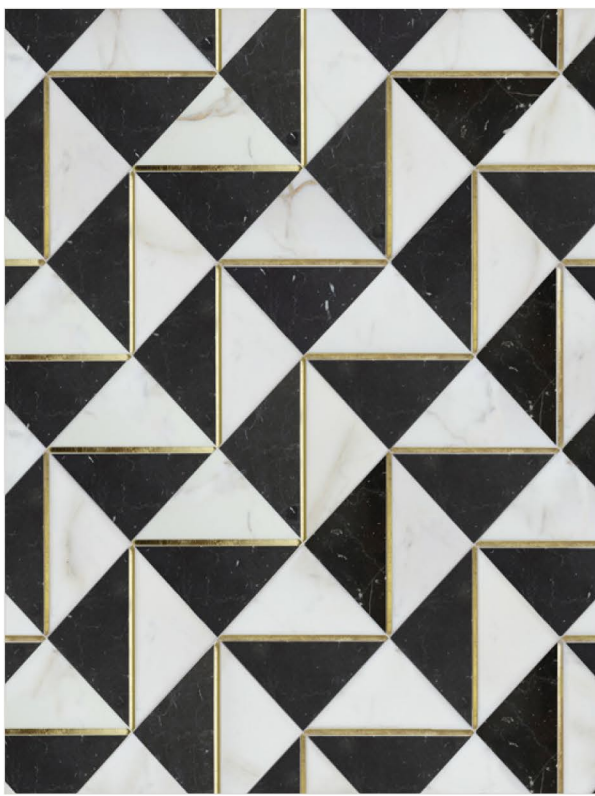

CALACATTA ORO (Honed), GOLD GLASS, MARINO BLUE (Honed)

WINDSOR BEIGE

OOSWINBEI

CALACATTA ORO (Honed), GOLD GLASS, OXFORD GREY (Honed)

LUDLOW

MODULE

: 1.04 s.f.

IMAGE SHOWN

: 30 x 36"

LUDLOW BLACK

OQSLUDBLK

CALACATTA ORO (Honed), GOLD GLASS,
NERO MARQUINA (Honed)

LUDLOW BLUE

OQSLUDBLU

CALACATTA ORO (Honed), GOLD GLASS,
PACIFICA BLUE (Honed)

LUDLOW BEIGE