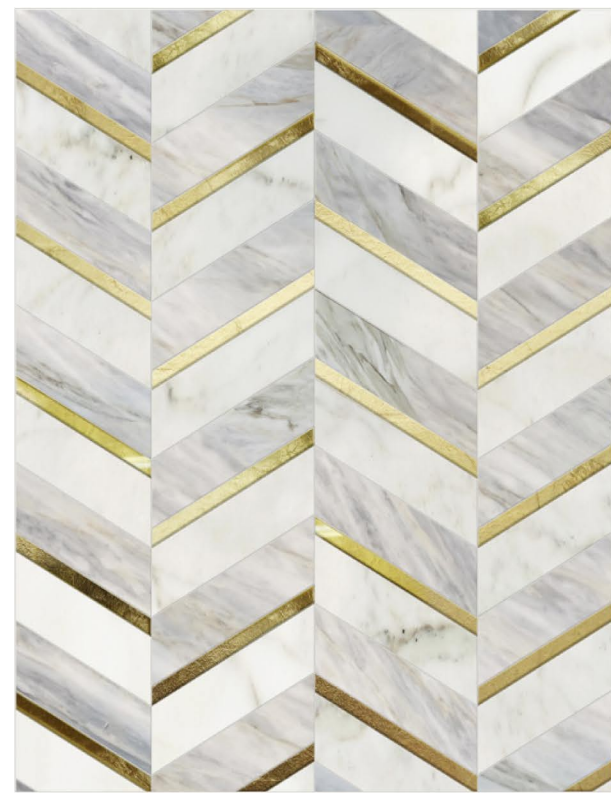

OXFORD

MODULE

: 0.82 s.f.

IMAGE SHOWN

: 30 x 36"

OXFORD BLACK

OQSOXFBLK

BRECCIA CAPRAIA (Polished), GOLD GLASS,
NERO MARQUINA (Polished)