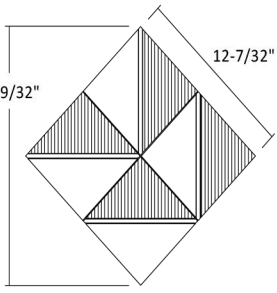

LUDLOW

MODULE

: 1.04 s.f.