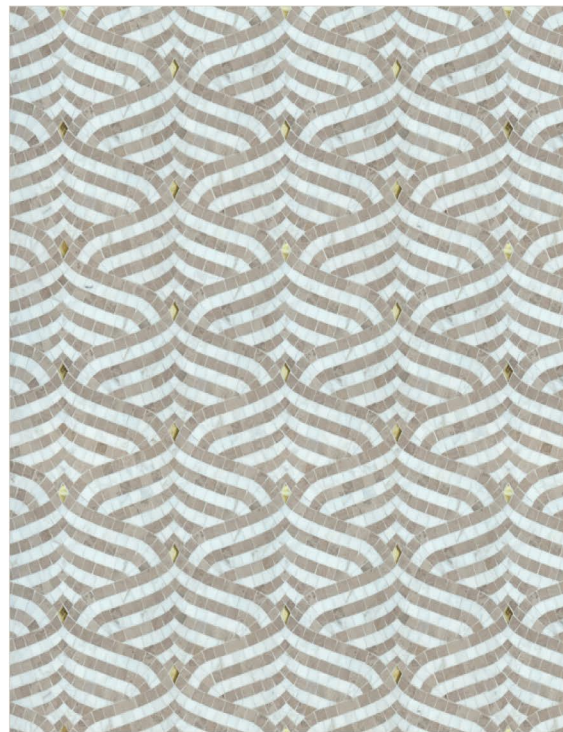

WINDSOR BEIGE

OOSWINBEI

CALACATTA ORO (Honed), GOLD GLASS, OXFORD GREY (Honed)