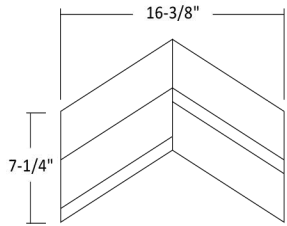

OXFORD

MODULE

: 0.82 s.f.

IMAGE SHOWN

: 30 x 36"

OXFORD BLACK

OQSOXFBLK

BRECCIA CAPRAIA (Polished), GOLD GLASS,
NERO MARQUINA (Polished)