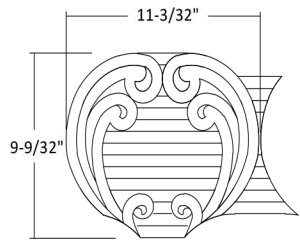

OXFORD

MODULE

: 0.82 s.f.

IMAGE SHOWN

: 30 x 36"

OXFORD BLACK

OQSOXFBLK

BRECCIA CAPRAIA (Polished), GOLD GLASS,
NERO MARQUINA (Polished)

OXFORD BLUE

OQSOXFBLU

CALACATTA ORO (Polished), GOLD GLASS,
PACIFICA BLUE (Polished)

LANCASTER

MODULE

: 0.62 s.f.

IMAGE SHOWN

: 30 x 36"