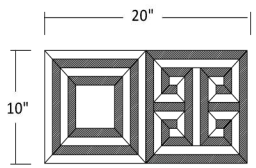

KENSINGTON

MODULE

: 1.39 s.f.

IMAGE SHOWN

: 30 x 36"