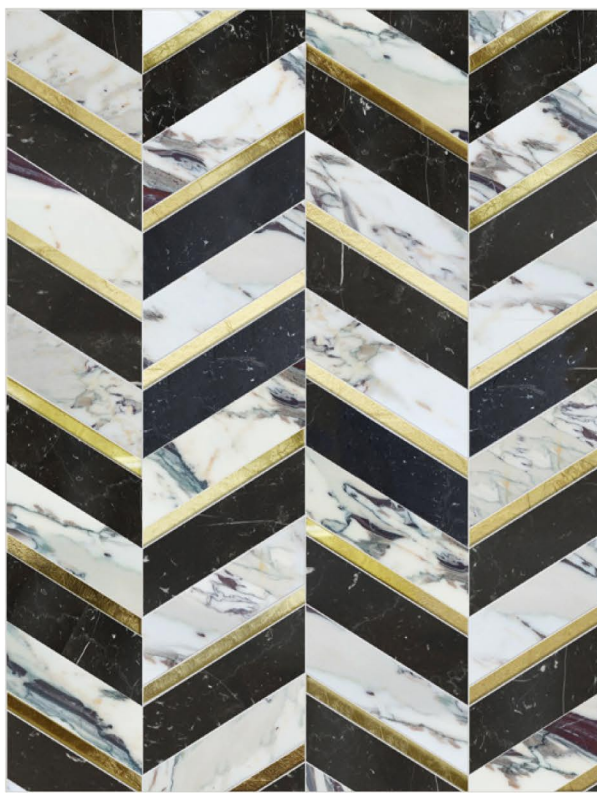

OXFORD

MODULE

: 0.82 s.f.

IMAGE SHOWN

: 30 x 36"

OXFORD BLACK

OQSOXFBLK

BRECCIA CAPRAIA (Polished), GOLD GLASS,
NERO MARQUINA (Polished)

OXFORD BLUE

OQSOXFBLU

CALACATTA ORO (Polished), GOLD GLASS,
PACIFICA BLUE (Polished)

LANCASTER

MODULE

: 0.62 s.f.

IMAGE SHOWN

: 30 x 36"