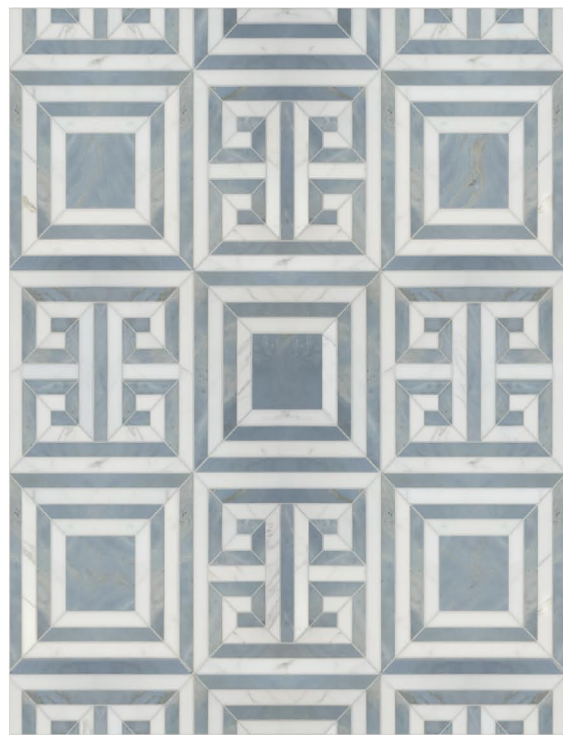

: 1.39 s.f.

IMAGE SHOWN

: 30 x 36"

KENSINGTON BLACK

OOSKENBLK

CALACATTA ORO (Honed), DINASTY MIST (Honed)

KENSINGTON BLUE

OOSKENBLU

CALACATTA ORO (Honed), MARINO BLUE (Honed)

WINDSOR

MODULE

: 1.00 s.f.

IMAGE SHOWN

: 30 x 36"

WINDSOR BLUE

OOSWINBLU