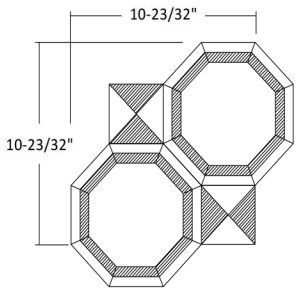

ASHFORD

MODULE

: 0.80 s.f.

IMAGE SHOWN

: 30 x 36"