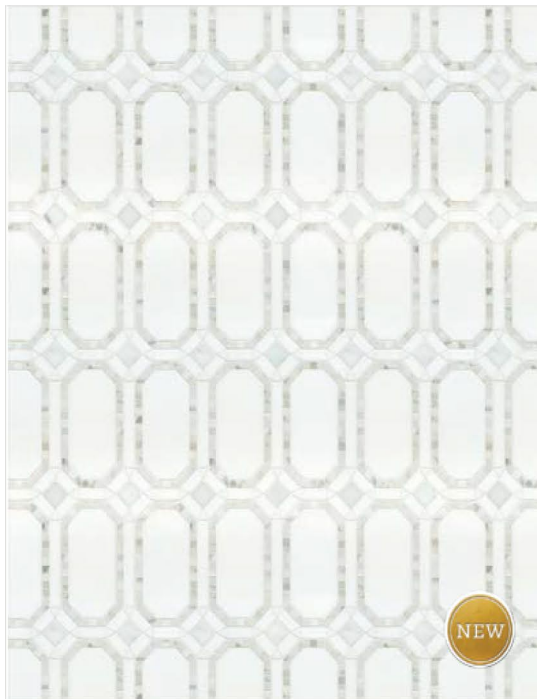

HERA COLD

CARRERA VELATO (Honed)
WHITE THASSOS (Polished)

NEW FIELDS 2016

NEW

NEW

ZEUS WARM

CALACATTA DORE (Honed)
WHITE THASSOS (Honed)

MODULE : 0.90 s.f
IMAGE : 30" x 36"

HERMES WARM

CALACATTA DORE (Polished)
WHITE THASSOS (Honed)

MODULE : 0.82 s.f
IMAGE : 30" x 36"

ZEUS COLD

CARRERA VELATO (Honed)
WHITE THASSOS (Honed)

HERMES COLD

CARRERA VELATO (Honed)
WHITE THASSOS (Polished)