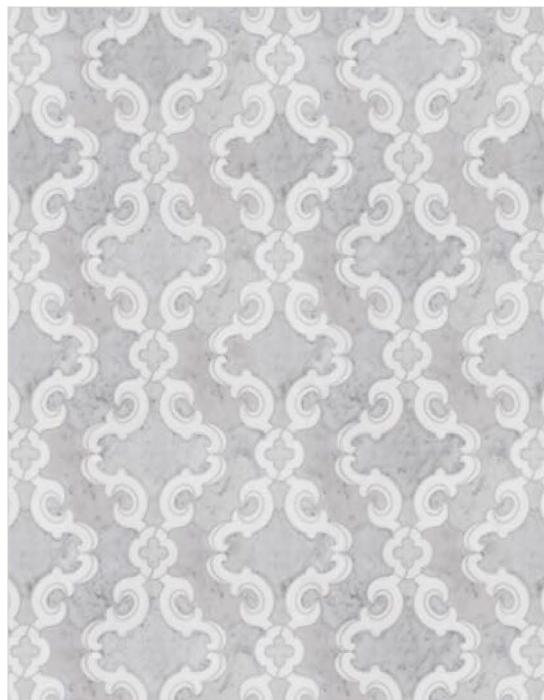

CARRERA VELATO (Polished)
WHITE THASSOS (Polished)

* The field can be cut to make 4-3/4"(H) borders.

AURA WARM

CALACATTA DORE (Polished)
WHITE THASSOS (Honed)

MODULE : 0.50 s.f
IMAGE : 30" x 36"

AURA COLD

CARRERA VELATO (Honed)
WHITE THASSOS (Polished)