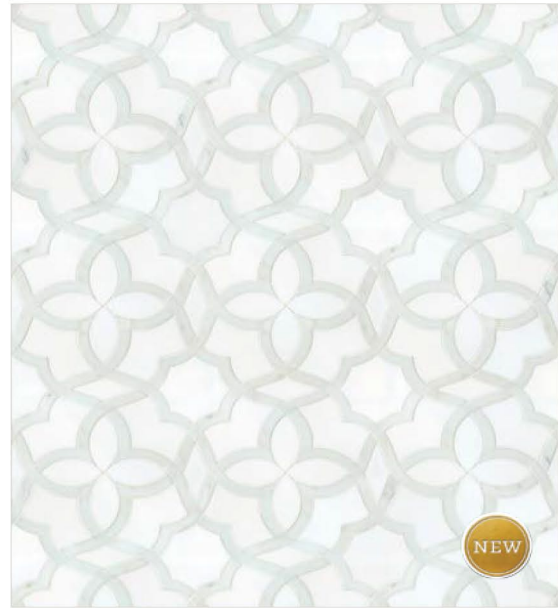

HERA WARM

CALACATTA DORE (Polished)
WHITE THASSOS (Honed)

MODULE : 0.69 s.f
IMAGE : 30" x 36"

HERA COLD

CARRERA VELATO (Honed)
WHITE THASSOS (Polished)

NEW FIELDS 2016