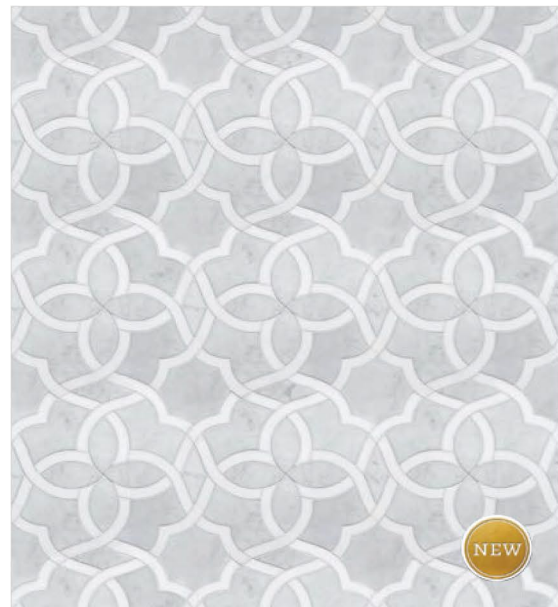

HERA COLD

CARRERA VELATO (Honed)
WHITE THASSOS (Polished)

NEW FIELDS 2016

NEW

NEW

ZEUS WARM

CALACATTA DORE (Honed)
WHITE THASSOS (Honed)

MODULE : 0.90 s.f
IMAGE : 30" x 36"