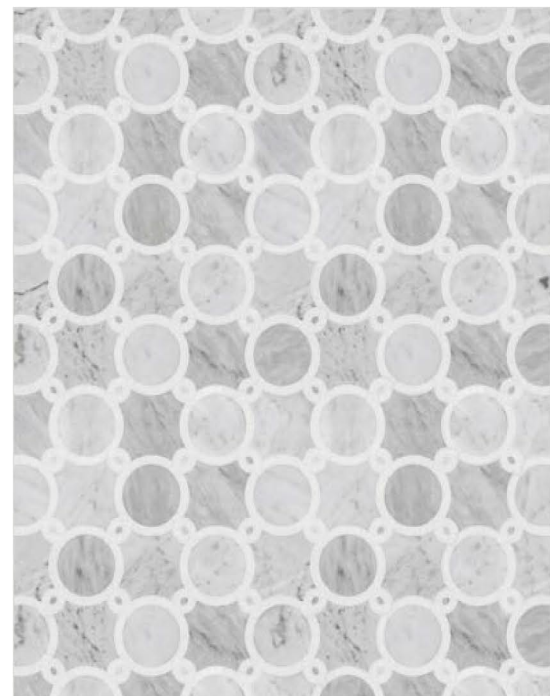

HEMERA COLD

CARRERA VELATO (Honed)
WHITE THASSOS (Polished)