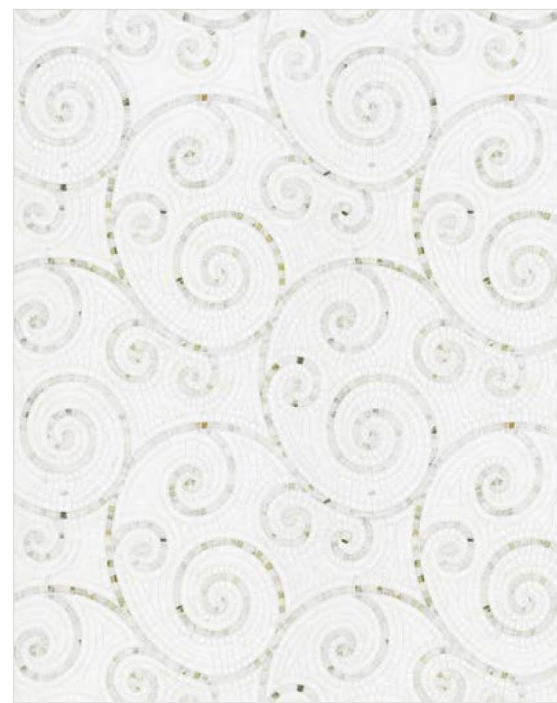

MODULE : 0.72 s.f
IMAGE : 30" x 36"

PERSEUS COLD

CARRERA VELATO (Polished)
WHITE THASSOS (Polished)

ARES WARM

CALACATTA DORE (Polished)
WHITE THASSOS (Polished)

MODULE : 0.71 s.f
IMAGE : 30" x 36"

ARES COLD

CARRERA VELATO (Polished)
WHITE THASSOS (Polished)

* The field can be cut to make 4-3/4"(H) borders.

AURA WARM

CALACATTA DORE (Polished)
WHITE THASSOS (Honed)

MODULE : 0.50 s.f
IMAGE : 30" x 36"

AURA COLD

CARRERA VELATO (Honed)
WHITE THASSOS (Polished)