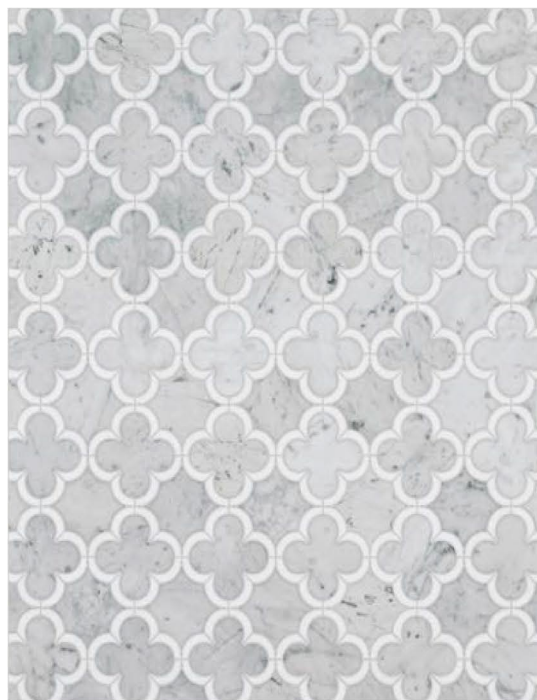

HESTIA COLD

CARRERA VELATO (Polished)
WHITE THASSOS (Polished)