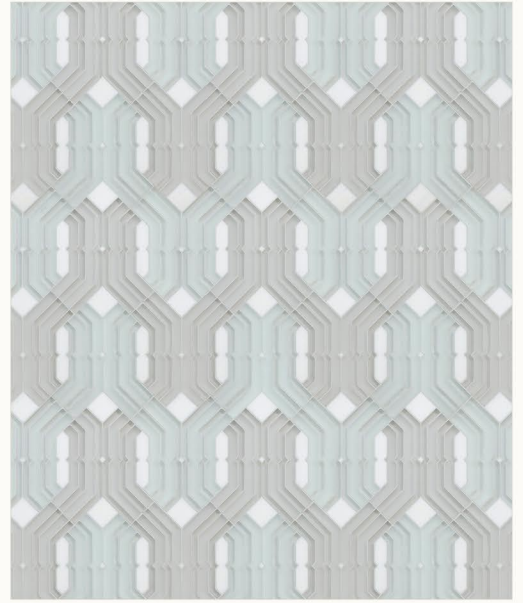

MODULE: 2.54 s.f. / IMAGE SHOWN: 30" X 36"

* Also available in various scales

VALETTA PETITE

ARCTIC WHITE (Honed), DIAMOND WHITE (Venetian Glass Clear & Frost), MOON-STONE WHITE (Venetian Glass Clear & Frost)

MODULE: 0.84 s.f. / IMAGE SHOWN: 30" X 36"

* Also available in various scales & techniques

DONATELLA * ETCHED DESIGN

COVENTRY GREY (Antiqued), GUNMETAL

MODULE: 0.56 s.f. / IMAGE SHOWN: 30" X 36"

CARDIN

BRASS (Brushed), CALACATTA ORO (Honed & Polished), STAINLESS STEEL (Brushed)

MODULE: 1.84 s.f. / IMAGE SHOWN: 30" X 36"

BOURDAIN PETITE

ARCTIC WHITE (Antiqued), BOREALIS BLUE (Antiqued), DARK BARDIGLIO (Antiqued), LIGHT BARDIGLIO (Antiqued), STRATUS BLUE (Antiqued)

MODULE: 0.61 s.f. / IMAGE SHOWN: 30" X 36"