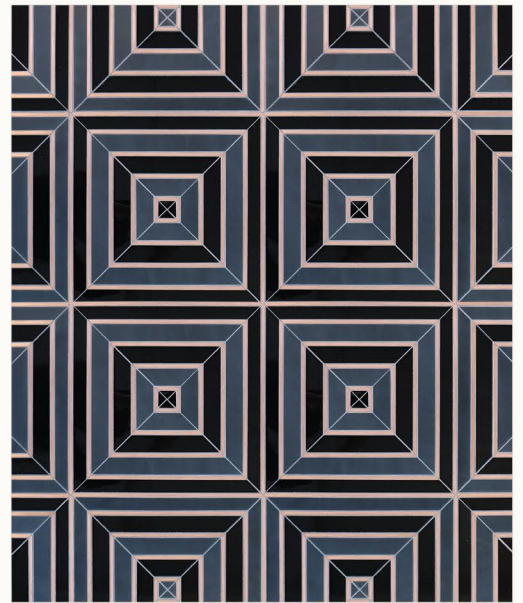

NEWTON

COPPER, JET BLACK (Venetian Glass Clear & Frost)

MODULE: 1.84 s.f. / IMAGE SHOWN: 30" X 36"