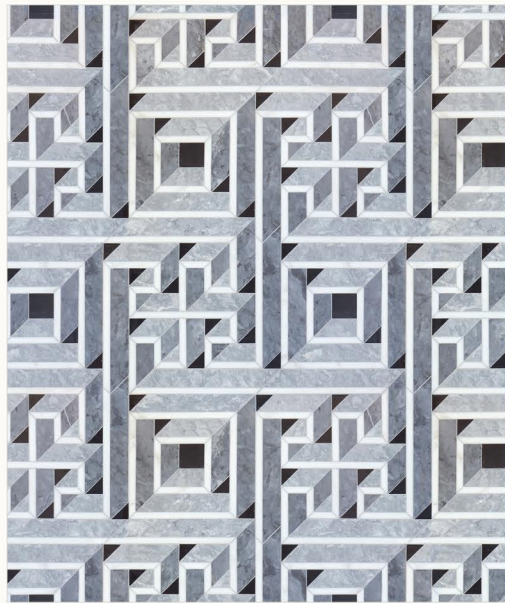

* Also available in various scales

GALLIANO

* ETCHED DESIGN

CALACATTA ORO (Tumbled), CHANTILLY
GREY (Honed), STAINLESS STEEL (Brushed)

MODULE: 1.56 s.f. / IMAGE SHOWN: 30" X 36"

FIELDS

SORRENTI PETITE

CLOUD GREY (Honed), IMPERIAL DANBY (Honed), NERO PANTHERA (Honed), STORM GREY (Honed)