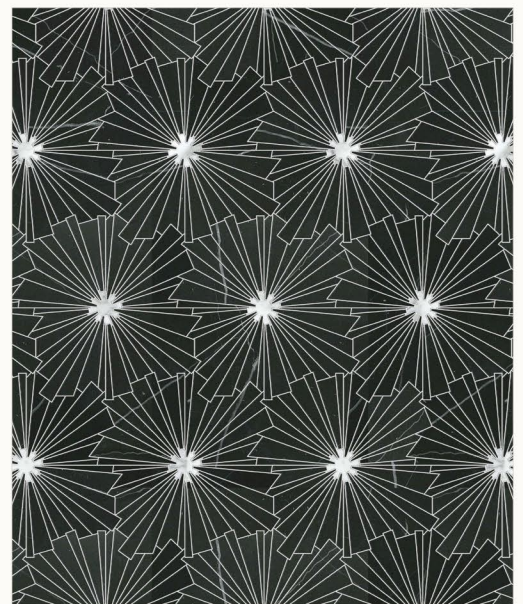

MODULE: 2.54 s.f. / IMAGE SHOWN: 30" X 36"

* Also available in various scales

VALETTA PETITE

ARCTIC WHITE (Honed), DIAMOND WHITE (Venetian Glass Clear & Frost), MOON-STONE WHITE (Venetian Glass Clear & Frost)

MODULE: 2.25 s.f. / IMAGE SHOWN: 30" X 36"

* Also available in various scales

NEWTON

COPPER, JET BLACK (Venetian Glass Clear & Frost)

MODULE: 1.84 s.f. / IMAGE SHOWN: 30" X 36"

PACO PETITE

BRASS (Brushed), COPPER, LIGHT BARDIGLIO (Honed & Tumbled)

MODULE: 1.11 s.f. / IMAGE SHOWN: 30" X 36"

* Also available in various scales & techniques

COCO

* ETCHED DESIGN

ARABESCATO (Polished), NERO PANTHERA (Polished)

MODULE: 0.63 s.f. / IMAGE SHOWN: 30" X 36"

COCO BORDER