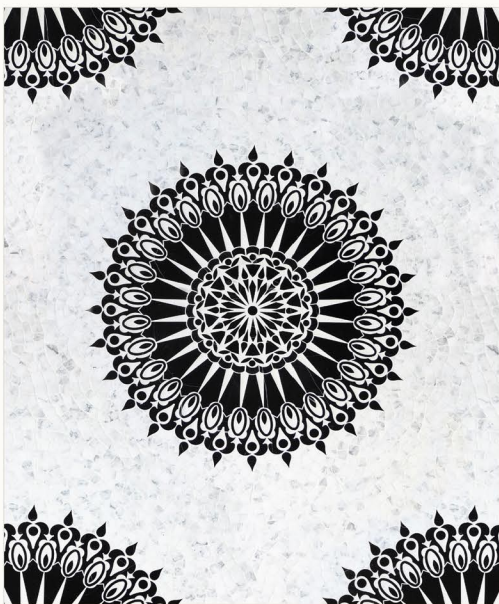

MODULE: 2.54 s.f. / IMAGE SHOWN: 30" X 36"

* Also available in various scales

VALETTA PETITE

ARCTIC WHITE (Honed), DIAMOND WHITE (Venetian Glass Clear & Frost), MOON-STONE WHITE (Venetian Glass Clear & Frost)

MODULE: 1.84 s.f. / IMAGE SHOWN: 30" X 36"

BOURDAIN PETITE

ARCTIC WHITE (Antiqued), BOREALIS BLUE (Antiqued), DARK BARDIGLIO (Antiqued), LIGHT BARDIGLIO (Antiqued), STRATUS BLUE (Antiqued)

MODULE: 0.61 s.f. / IMAGE SHOWN: 30" X 36"

* Also available in various scales & techniques

GIANNI

* ETCHED DESIGN

CALACATTA ORO (Polished), GUNMETAL

MODULE: 2.76 s.f. / IMAGE SHOWN: 30" X 36"

* Also available in various techniques

LACROIX

* ETCHED DESIGN

ARABESCATO (Tumbled), NERO PANTHERA (Polished)

MODULE: 3.83 s.f. / IMAGE SHOWN: 30" X 36"

NADJA

* ETCHED DESIGN

CALACATTA ORO (Honed), BRASS (Brushed)

MODULE: 0.59 s.f. / IMAGE SHOWN: 30" X 36"

FIELDS

HARLOW