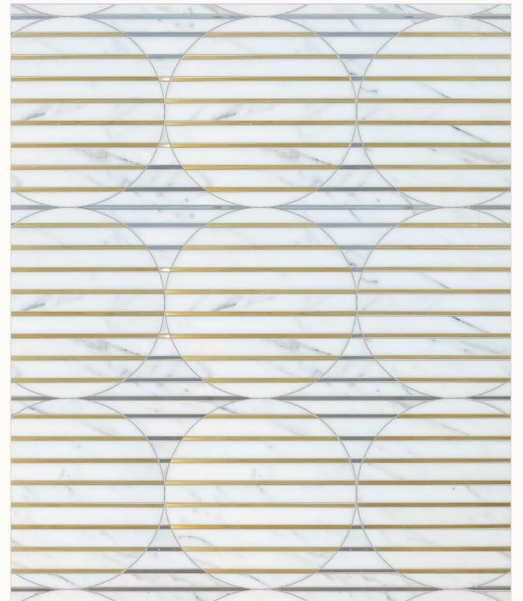

MODULE: 2.54 s.f. / IMAGE SHOWN: 30" X 36"

* Also available in various scales

VALETTA PETITE

ARCTIC WHITE (Honed), DIAMOND WHITE (Venetian Glass Clear & Frost), MOON-STONE WHITE (Venetian Glass Clear & Frost)

MODULE: 0.84 s.f. / IMAGE SHOWN: 30" X 36"

* Also available in various scales & techniques

DONATELLA * ETCHED DESIGN

COVENTRY GREY (Antiqued), GUNMETAL

MODULE: 0.56 s.f. / IMAGE SHOWN: 30" X 36"

CARDIN

BRASS (Brushed), CALACATTA ORO (Honed & Polished), STAINLESS STEEL (Brushed)

MODULE: 1.84 s.f. / IMAGE SHOWN: 30" X 36"

BOURDAIN PETITE

ARCTIC WHITE (Antiqued), BOREALIS BLUE (Antiqued), DARK BARDIGLIO (Antiqued), LIGHT BARDIGLIO (Antiqued), STRATUS BLUE (Antiqued)

MODULE: 0.61 s.f. / IMAGE SHOWN: 30" X 36"