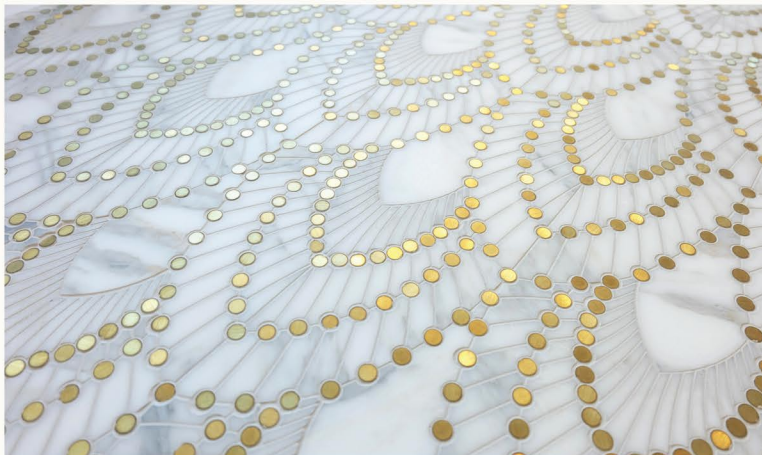

The Atelier Collection

The Atelier Collection is a creative collaboration between blazysgérard and Mosaïque Surface. The collection pays tribute to several world-renowned fashion houses, with subtle touches of architectural inspiration within each design. At once formal and playful, the fashion-centric Atelier Collection delivers a selection of timeless patterns fused with the designers' signature touch. The collection's daring elegance brings a striking avant-garde approach to the traditional art of mosaics.