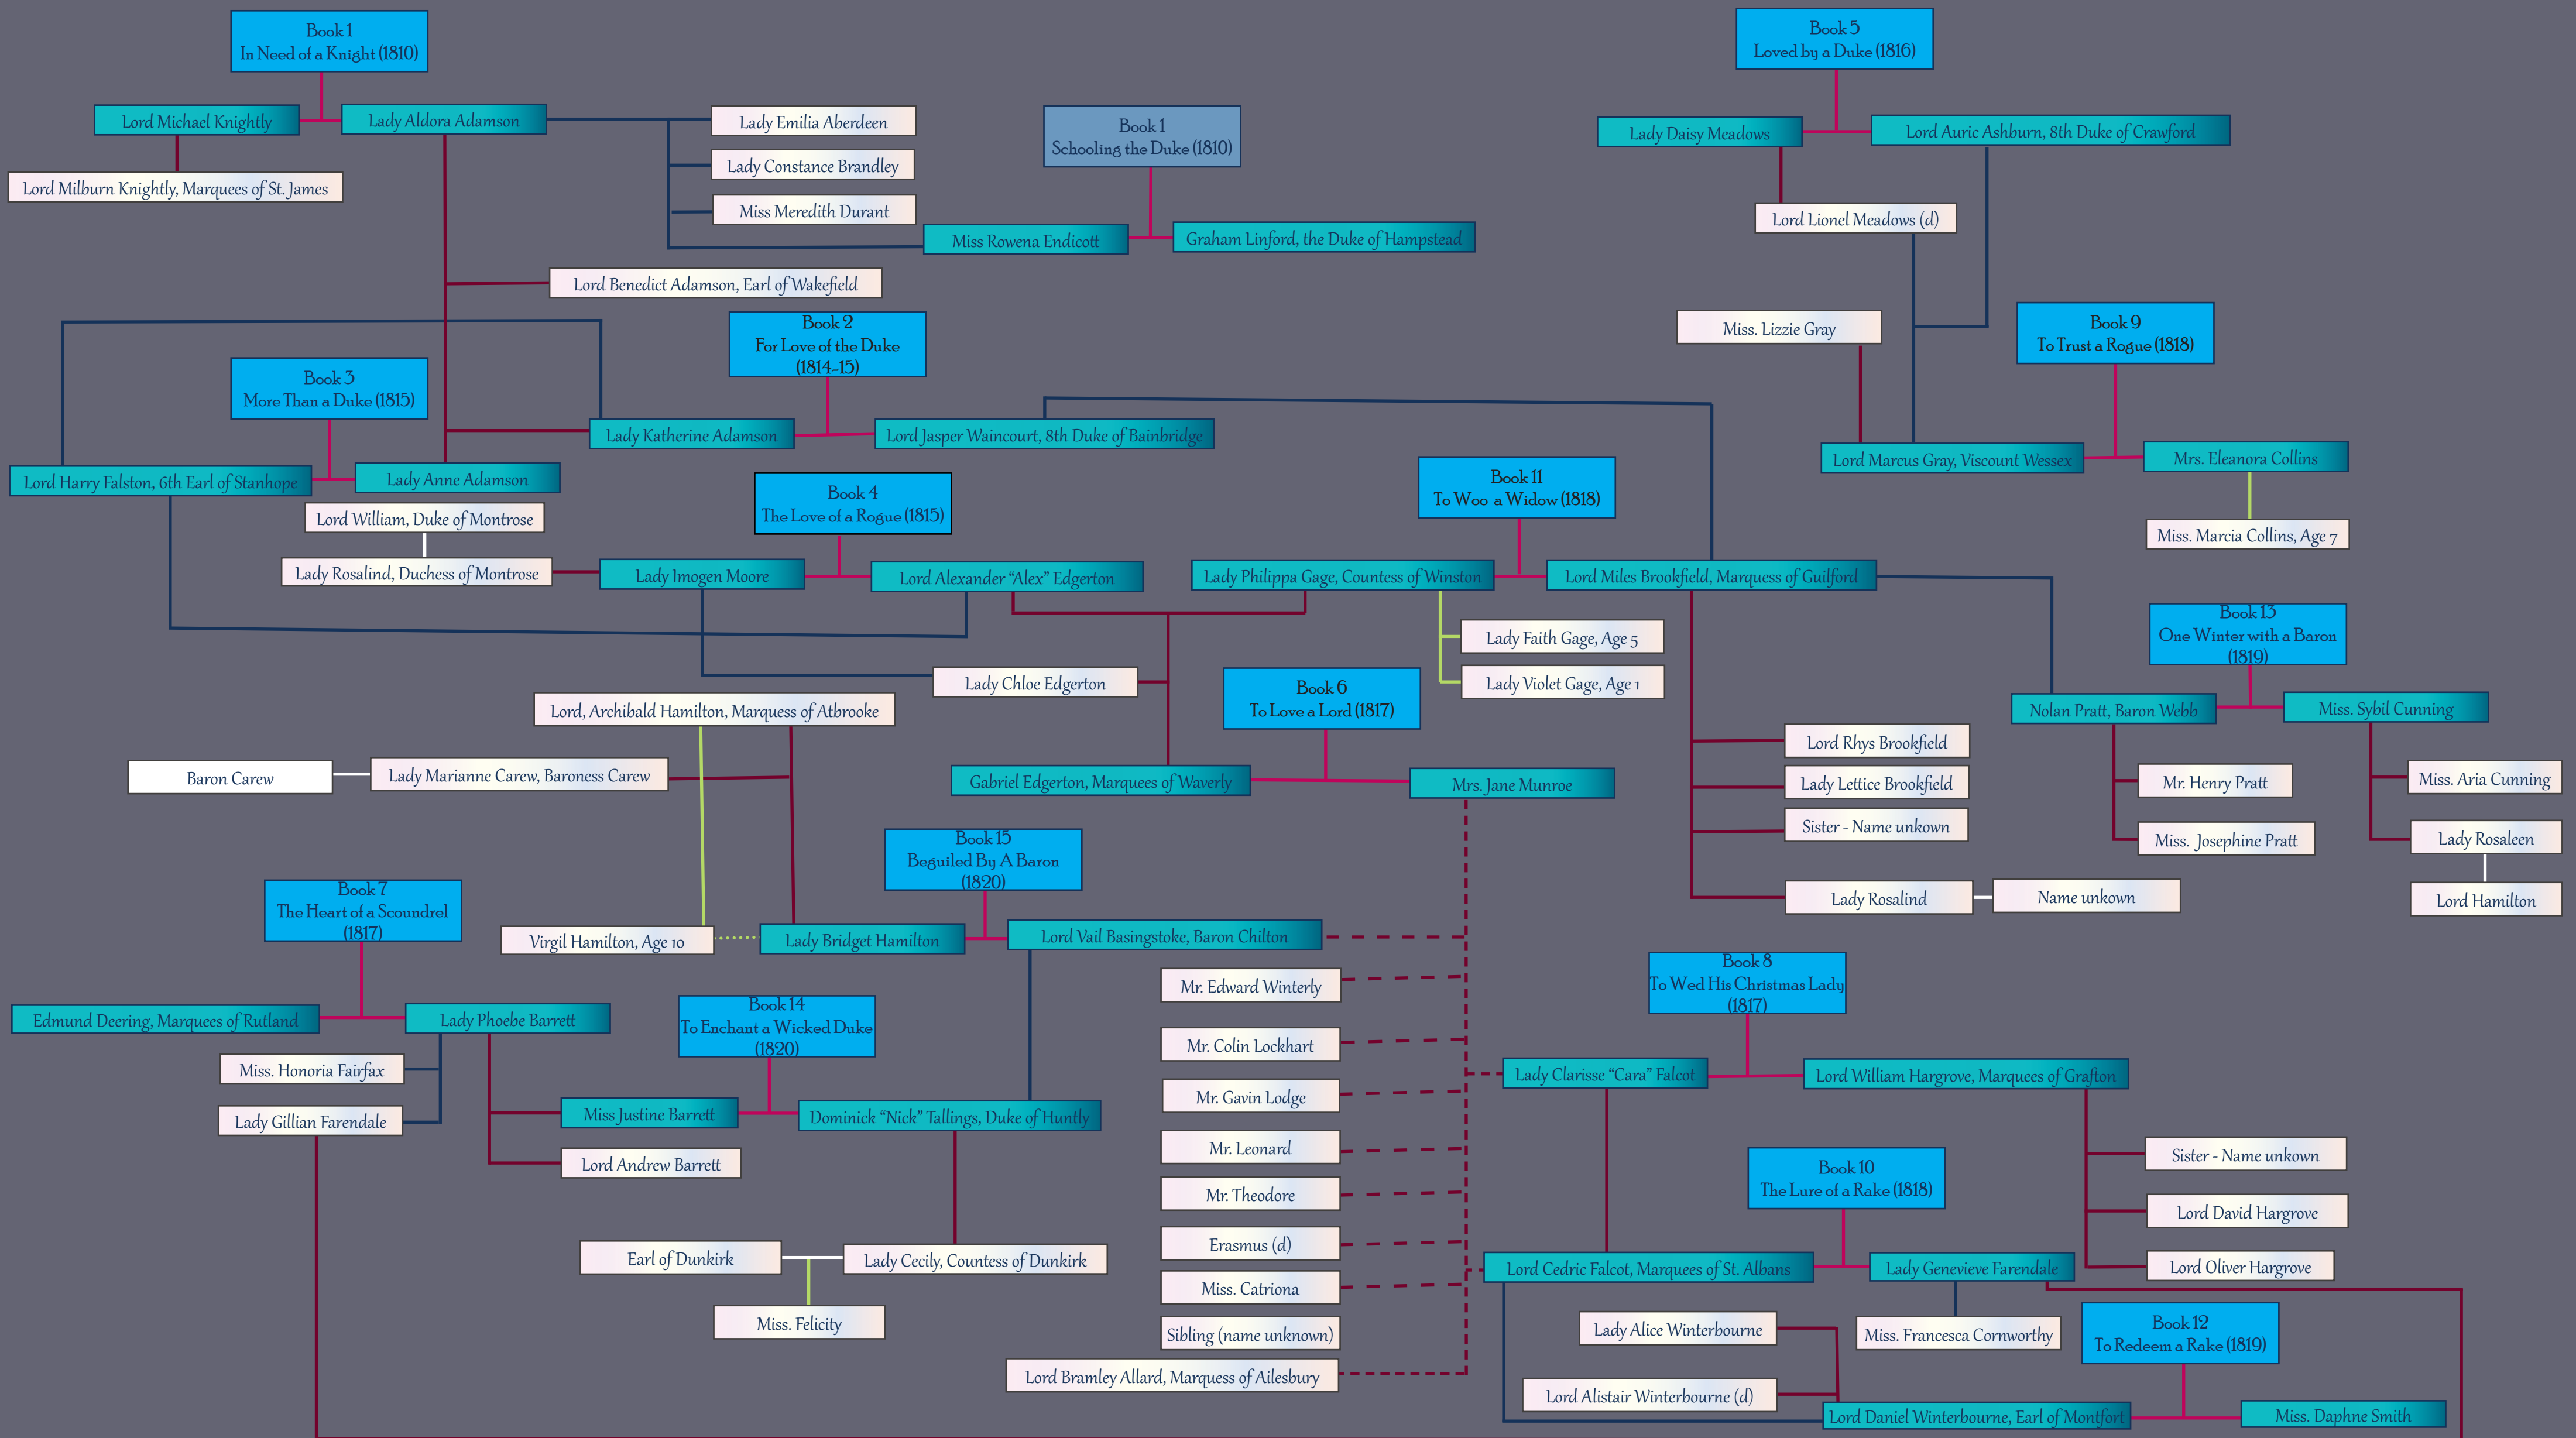

Heart of a Duke Character Map

Books by Christi Caldwell

Heart of a Duke - Series	Heart of Scandal Spin off Series	Hero & Heroine	Friends	Spouse
Primary Charector	Secondary Charector	Siblings	Siblings, 1/2	Parent/Child
				Parent/Child, Adopted

LEGEND

(d) Deceased