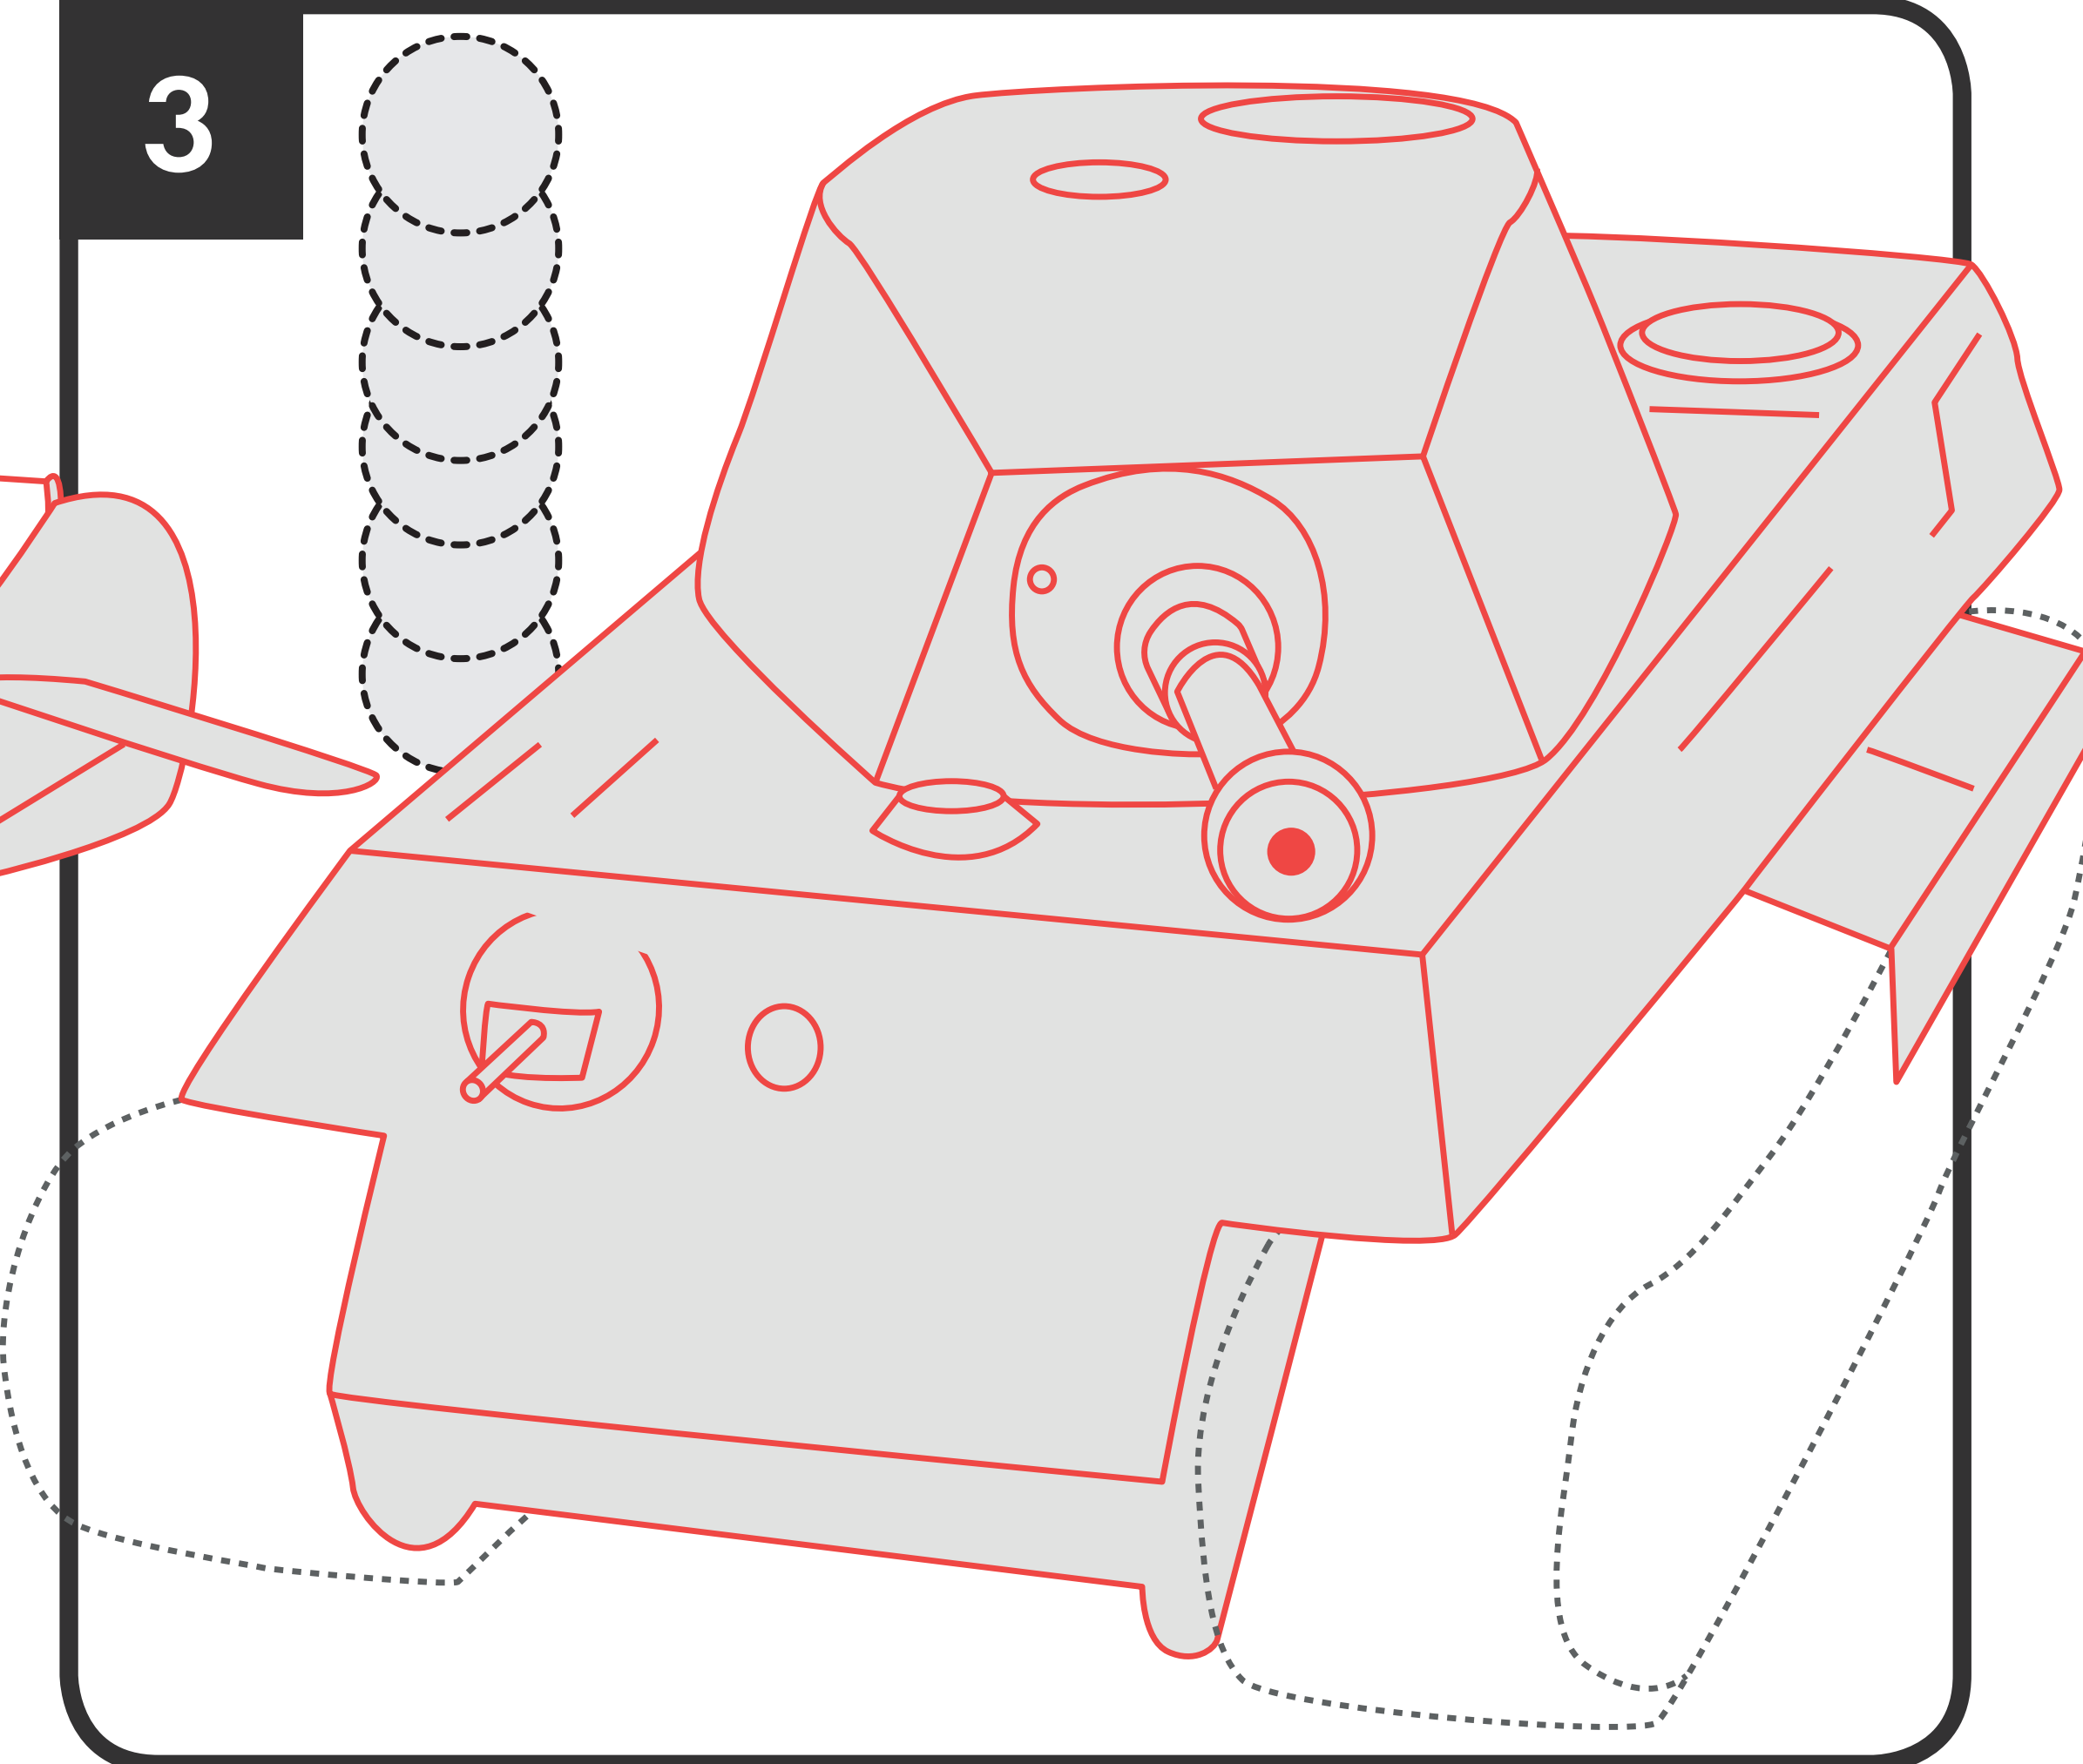

THE SOUTH WEST

MODEL SHOW

February 16 – 17

September 28 – 29

2019

1

Renault FT

Scale models of every variety with club displays and traders exhibiting throughout The Tank Museum's exhibition halls. Planes, trains, boats, sci-fi, cars... and tanks!

Museum admission included, normal admission applies.

Find out more at tankmuseum.org

2

3

Registered Charity no: 1102661

THE TANK MUSEUM