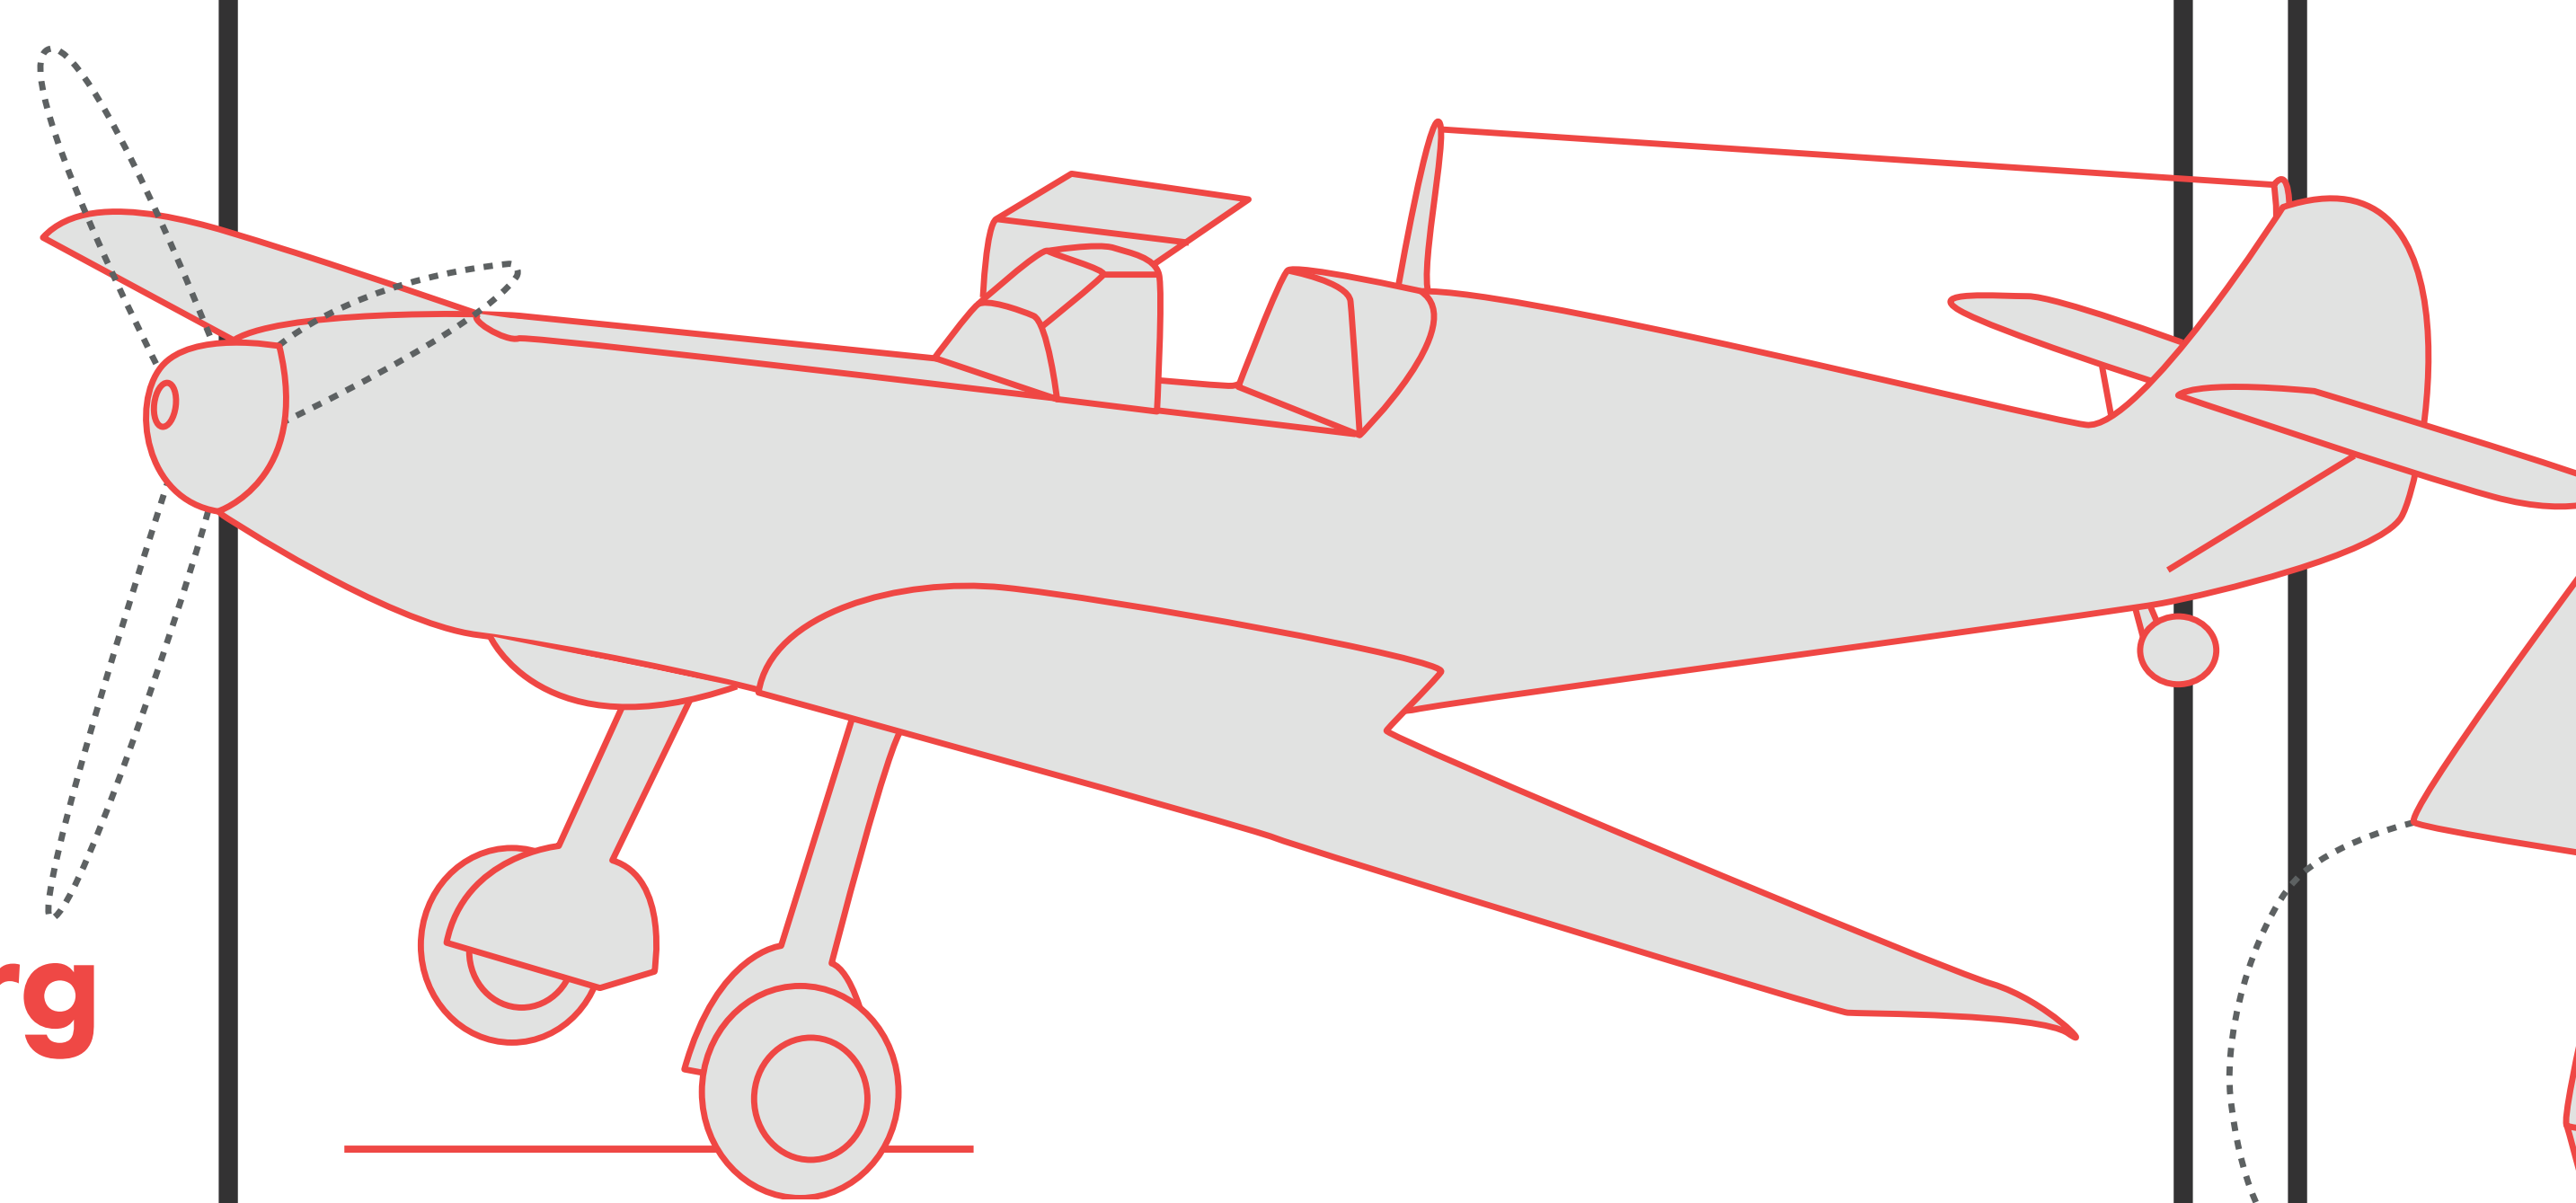

THE SOUTH WEST

MODEL SHOW

February 16 – 17

September 28 – 29

2019

1

Renault FT

Scale models of every variety with club displays and traders exhibiting throughout The Tank Museum's exhibition halls. Planes, trains, boats, sci-fi, cars... and tanks!

Museum admission included, normal admission applies.

Find out more at tankmuseum.org

2

3

Registered Charity no: 1102661

THE TANK MUSEUM