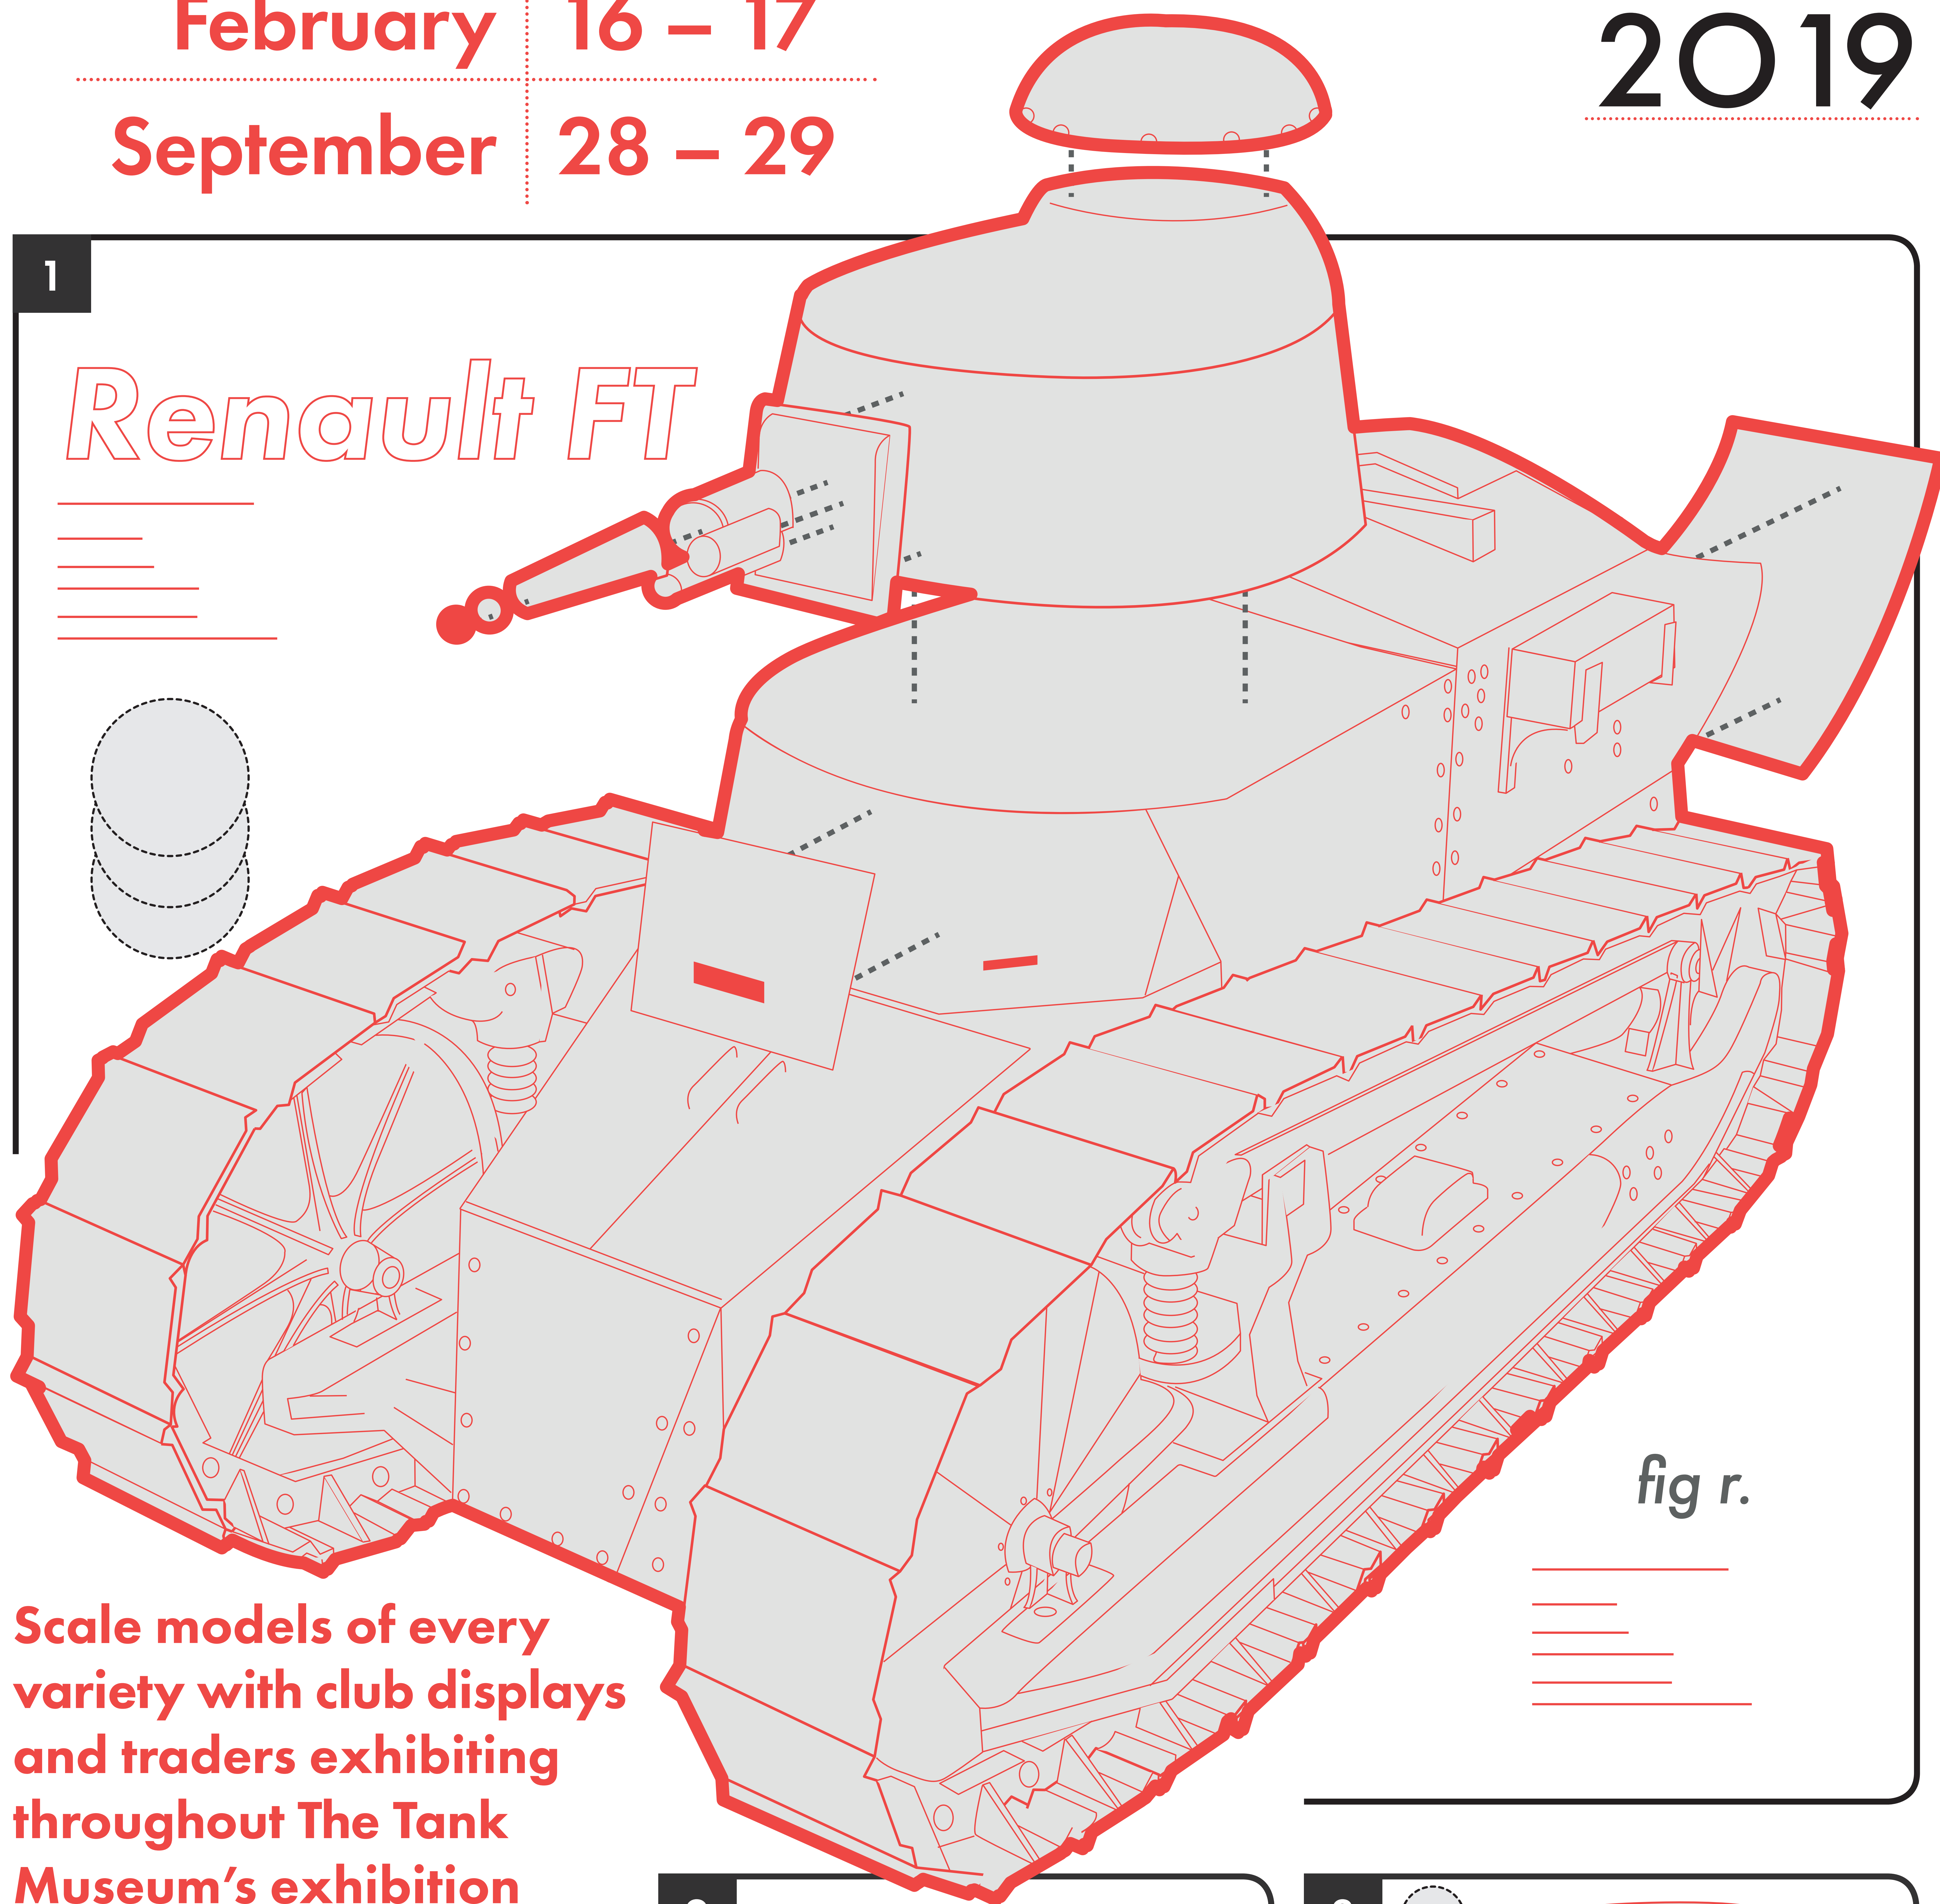

THE SOUTH WEST

MODEL SHOW

February 16 – 17

September 28 – 29

2019

1

Renault FT

Scale models of every variety with club displays and traders exhibiting throughout The Tank Museum's exhibition halls. Planes, trains, boats, sci-fi, cars... and tanks!