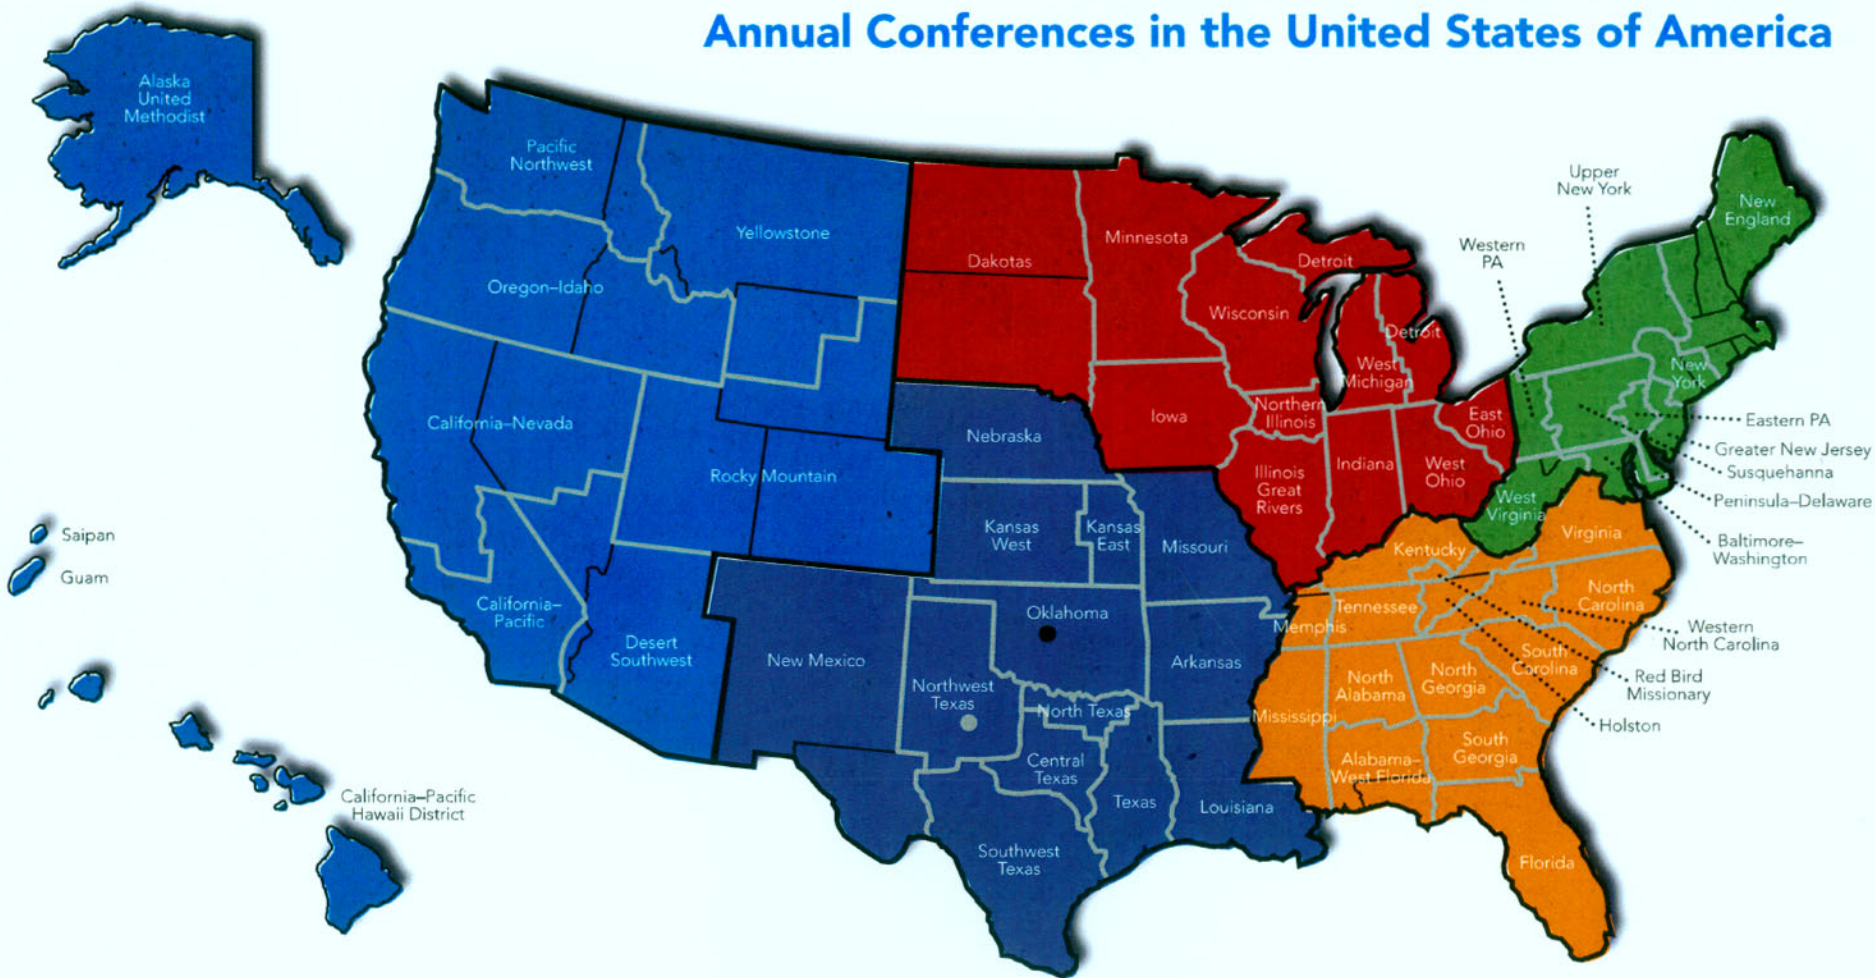

United Methodist Jurisdictions and Annual Conferences in the United States of America

- Jurisdiction Boundaries
- Conference Boundaries
- State Boundaries

- North Central Jurisdiction
- Northeastern Jurisdiction
- South Central Jurisdiction
- Southeastern Jurisdiction
- Western Jurisdiction

● Rio Grande Annual Conference is comprised of Spanish-language United Methodist congregations in the states of Texas and New Mexico.

● Oklahoma Indian Missionary Conference is comprised of Native American congregations of Oklahoma, Kansas and Texas.