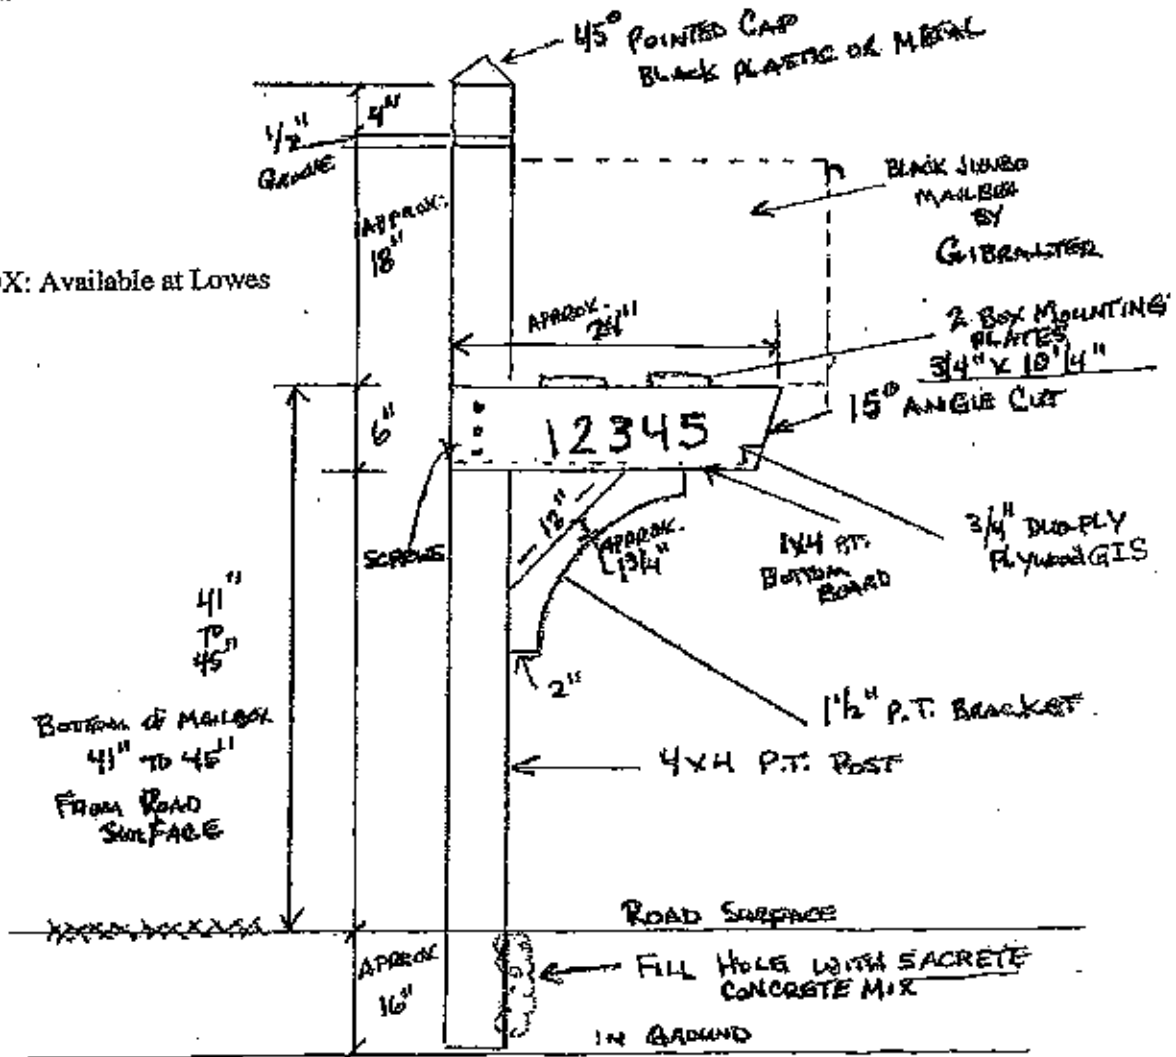

3/4" Duo-ply is recommended due to its weather resistant properties.
Available at Siewers Lumber & Millwork

MAILBOX: Available at Lowes

NUMBERS: Hy-Ko 4" reflective
on each side of paperchute.

VIRGINIA PAINT 13714 Hull Street Unit 6 Midlothian, VA 23112 (804) 739-7777	DAVID MAIORANA Date Created: 06/22/2012 Color #: System: WB Name: ESSEX GREEN
--	--

16 05424X 8EN LL EXT WB	BMC05424X001
-------------------------	--------------

G1	5 X 3.0000
S1	6 X 12.0000
Y3	2 X 17.0000

132707966474

TEMPLATE AVAILABLE AT BCA