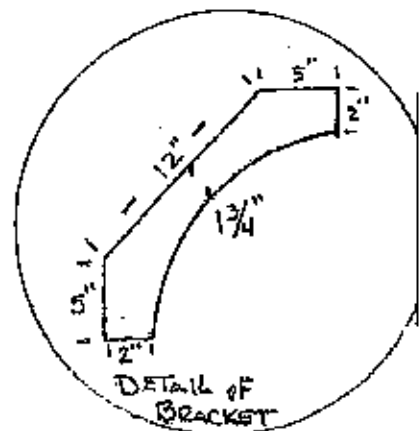

3/4" Duo-ply is recommended due to its weather resistant properties.
Available at Siewers Lumber & Millwork

MAILBOX: Available at Lowes

NUMBERS: Hy-Ko 4" reflective
on each side of paperchute.

VIRGINIA PAINT 13714 Hull Street Unit 6 Midlothian, VA 23112 (804) 739-7777	DAVID MAIORANA Date Created: 06/22/2012 Color #: System: WB Name: ESSEX GREEN
--	--

16 05424X 8EN LL EXT WB	BMC05424X001
-------------------------	--------------

G1	5 X 3.0000
S1	6 X 12.0000
Y3	2 X 17.0000

132707966474

TEMPLATE AVAILABLE AT BCA