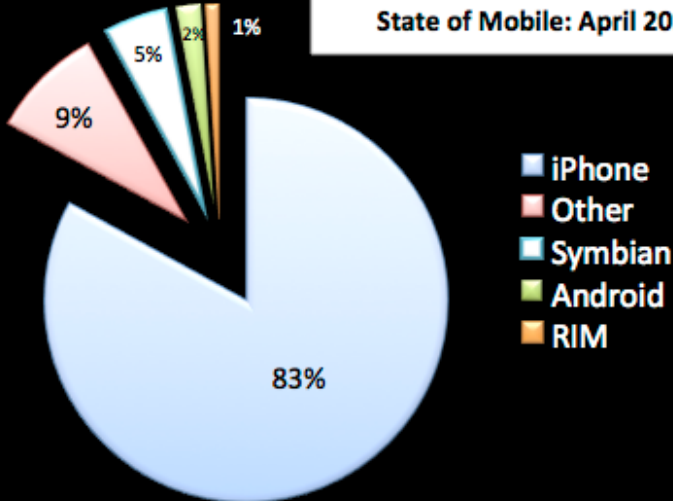

The State of Mobile in Australia

Google AdNetwork Traffic

State of Mobile: April 2010

State of Mobile: October 2010