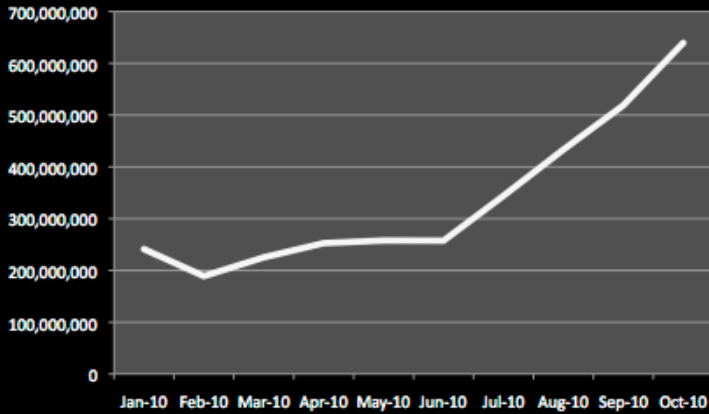

The State of Mobile in Australia

Google AdNetwork Traffic

State of Mobile: April 2010

State of Mobile: October 2010