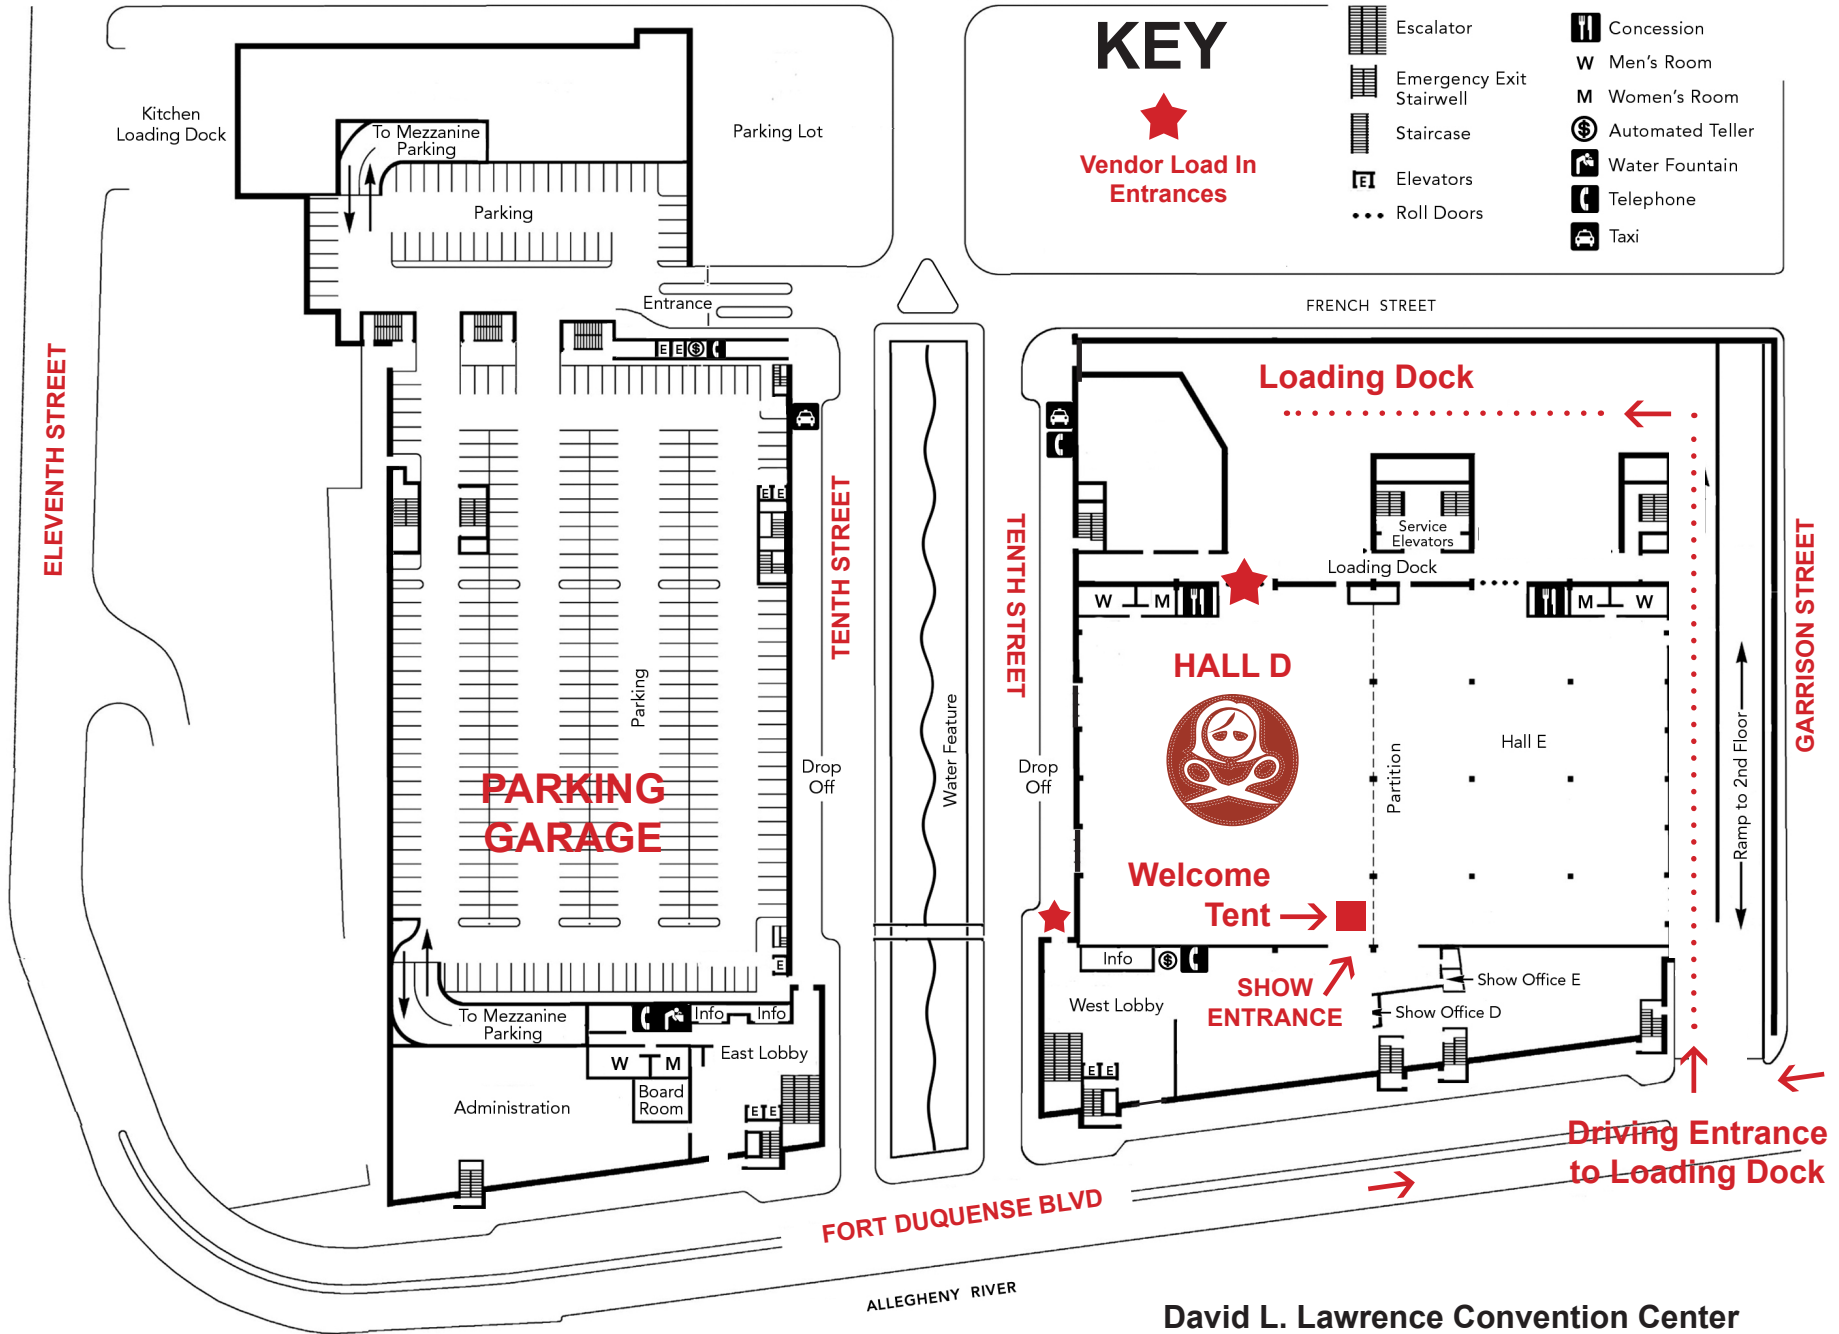

PENN AVENUE

ELEVENTH STREET

TENTH STREET

FORT DUQUESNE BLVD

ALLEGHENY RIVER

# KEY

★ Vendor Load In Entrances

-  Escalator
-  Emergency Exit Stairwell
-  Staircase
-  Elevators
-  Roll Doors
-  Concession
-  Men's Room
-  Women's Room
-  Automated Teller
-  Water Fountain
-  Telephone
-  Taxi

FRENCH STREET

GARRISON STREET

David L. Lawrence Convention Center  
1000 Ft. Duquesne Blvd., Pittsburgh, PA 15222