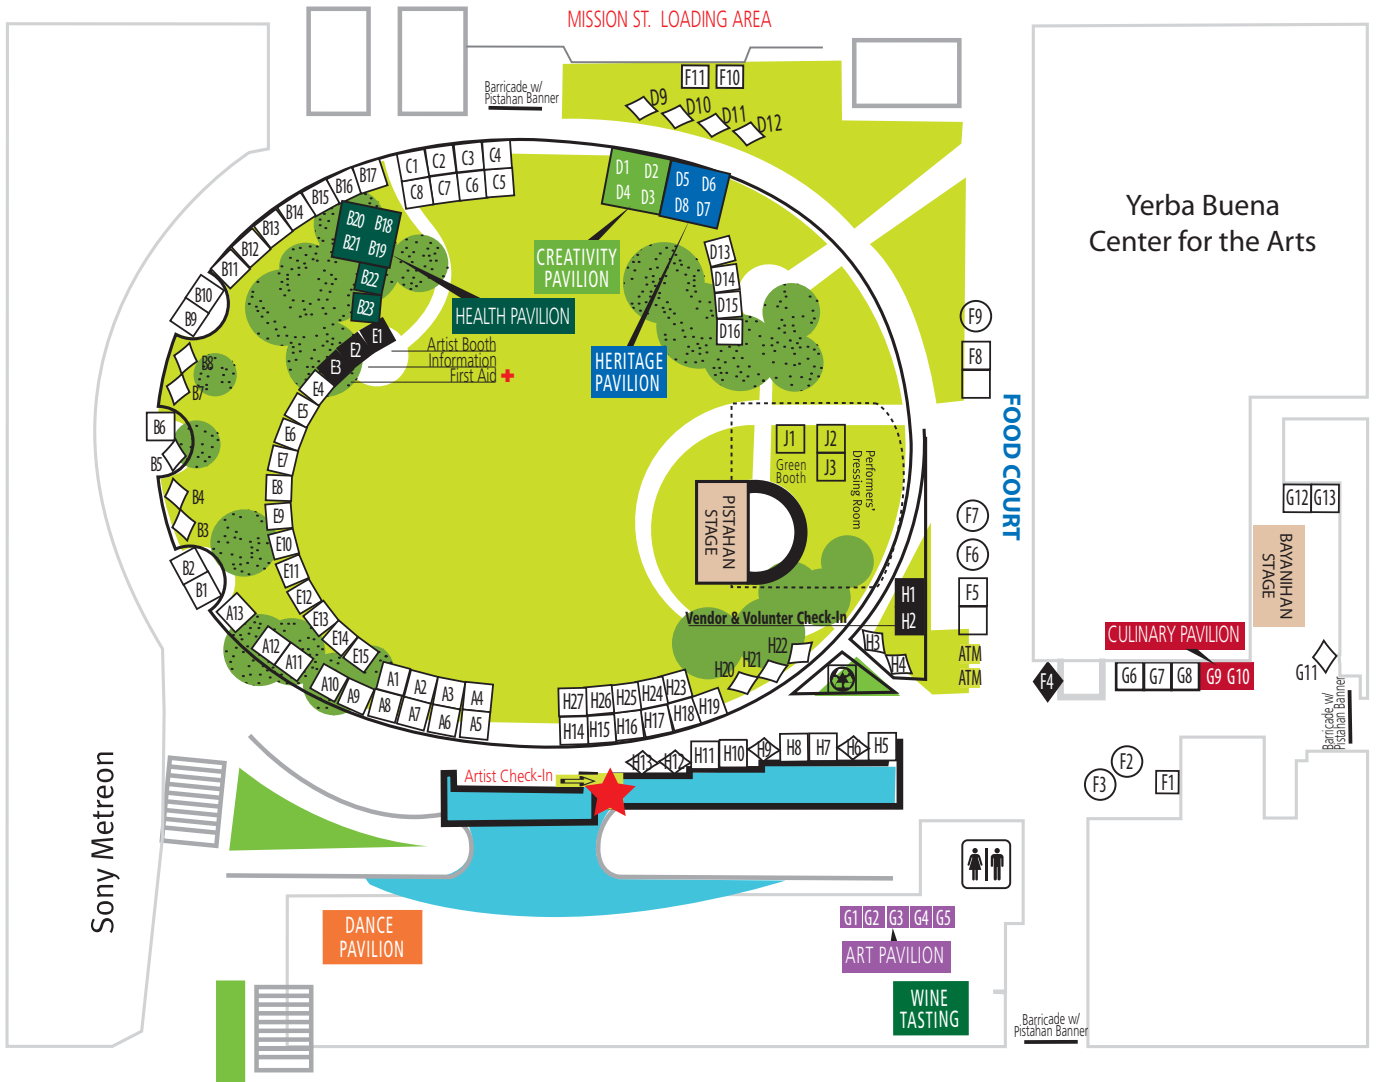

PISTAHAN FESTIVAL SITE MAP Yerba Buena Gardens

(Not to scale. Subject to change)
Updated: v3_08/6/11

Pavilion Legend

- ART PAVILION
- CREATIVITY PAVILION
- CULINARY PAVILION
- DANCE PAVILION
- HEALTH PAVILION
- HERITAGE PAVILION
- PLAY PAVILION
- FESTIVAL INFORMATION

- BOOTH
- TABLE
- FOOD VENDOR / FOOD CART

MISSION ST.

MISSION ST. LOADING AREA

one way
FOURTH STREET

one way
THIRD STREET

one way
HOWARD STREET

HOWARD ST. LOADING AREA