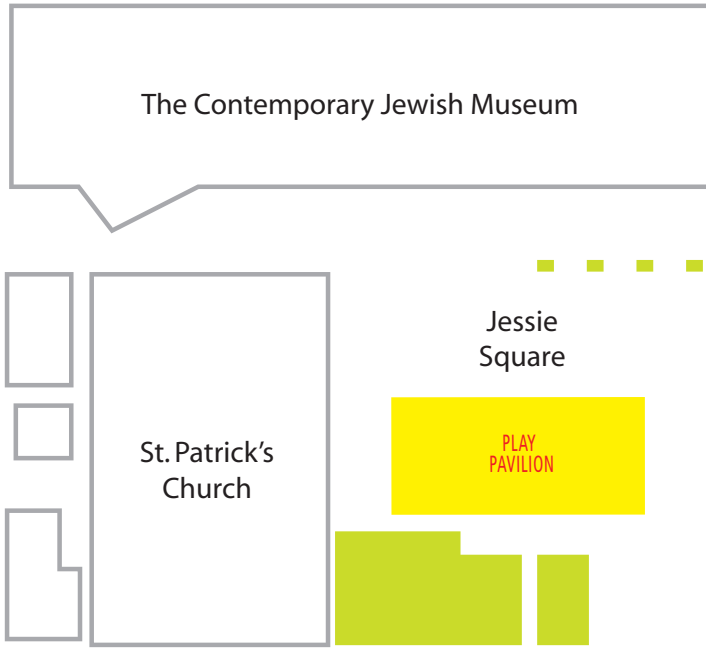

PISTAHAN FESTIVAL SITE MAP Yerba Buena Gardens

(Not to scale. Subject to change)
Updated: v3_08/6/11

Pavilion Legend

- ART PAVILION
- CREATIVITY PAVILION
- CULINARY PAVILION
- DANCE PAVILION
- HEALTH PAVILION
- HERITAGE PAVILION
- PLAY PAVILION
- FESTIVAL INFORMATION

- BOOTH
- TABLE
- FOOD VENDOR / FOOD CART

MISSION ST.

MISSION ST. LOADING AREA

one way
FOURTH STREET

one way
THIRD STREET

one way
HOWARD STREET

HOWARD ST. LOADING AREA