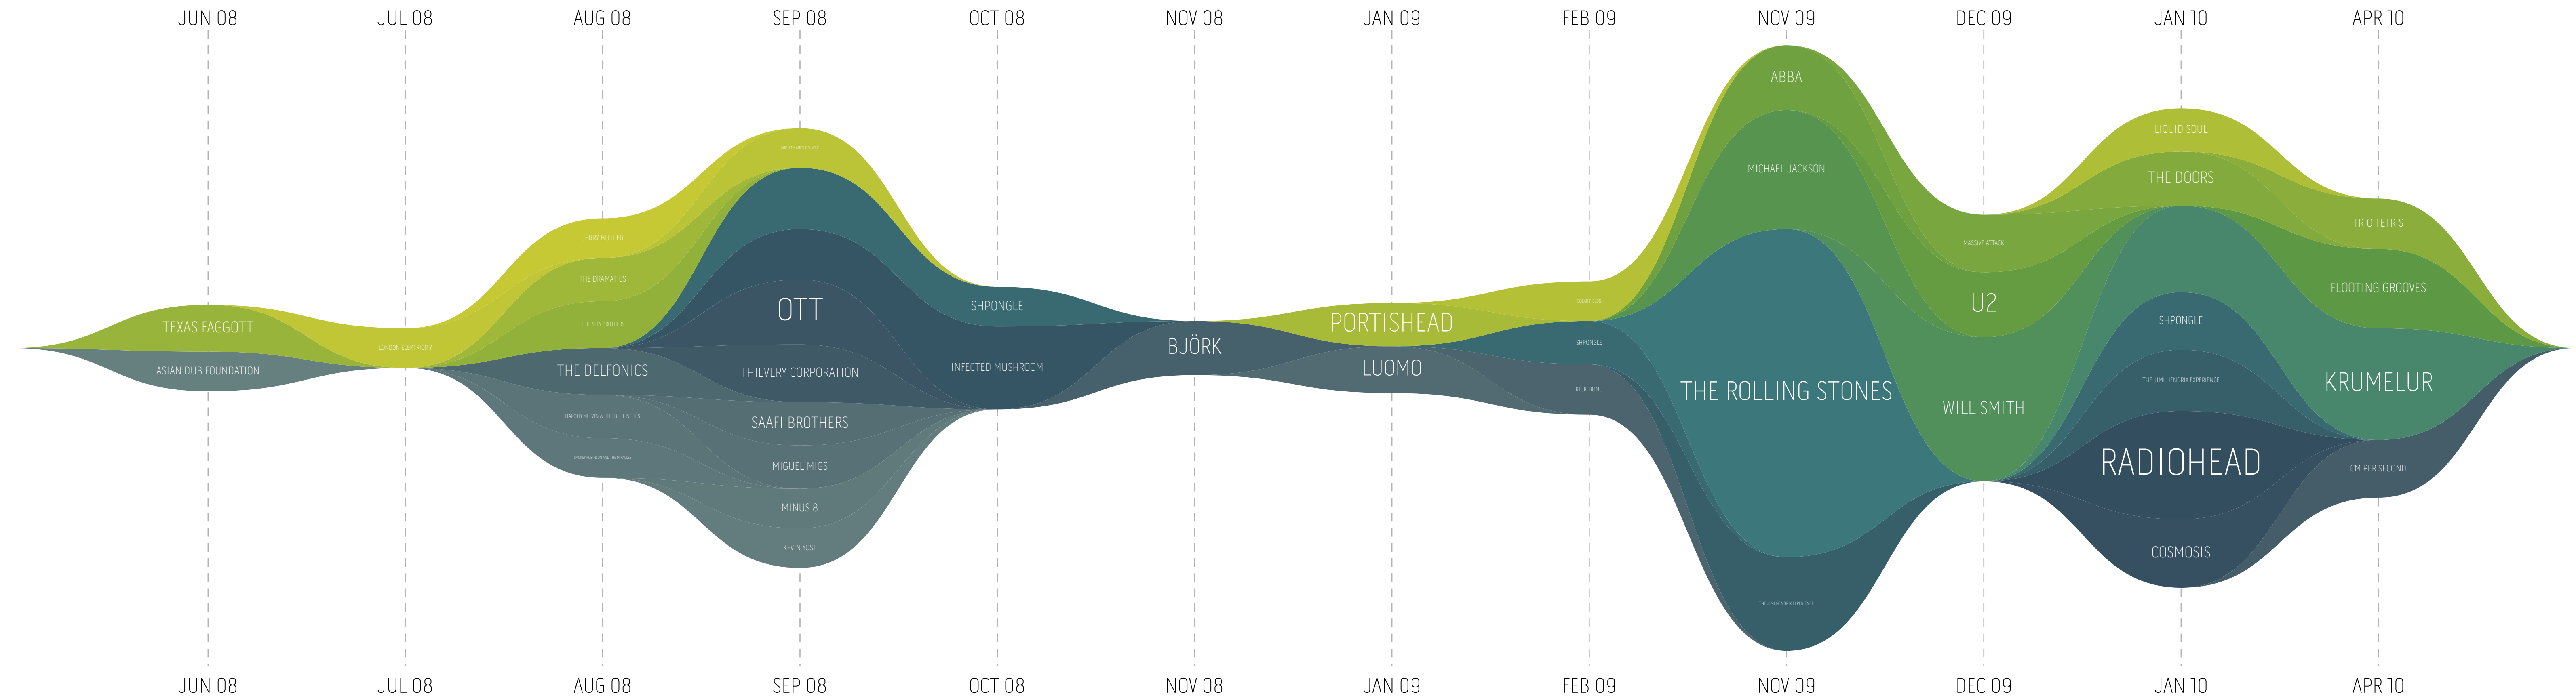

SHATOHIN'S LISTENING TRENDS

MONTH-BY-MONTH LISTENING TRENDS FOR THE PAST 12 MONTHS*

* Derived from your top 40 artists for the past 12 months. The sections in this graph illustrate your top 40 artists in each month.