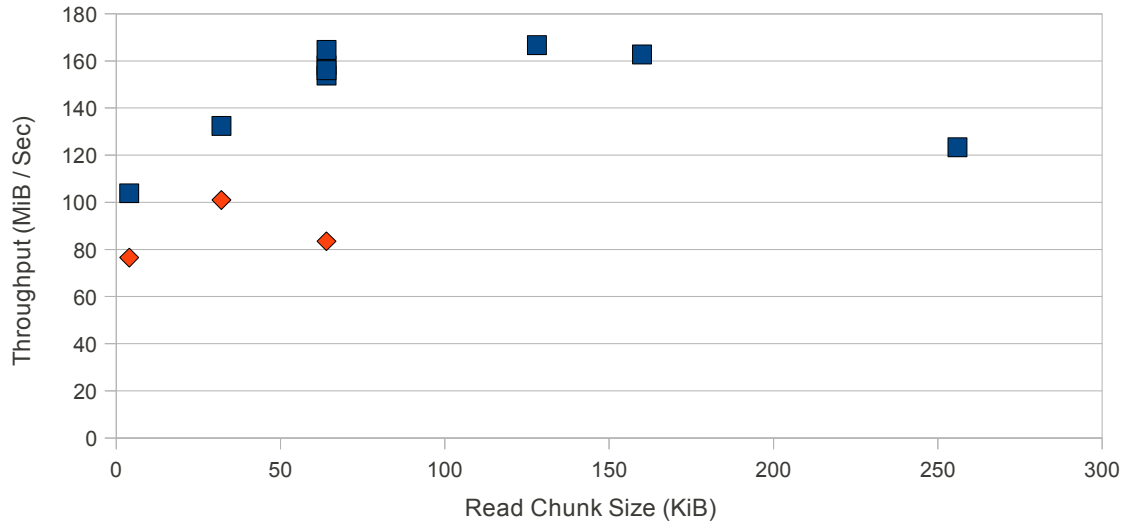

Sheet1

10,000 Runs 1 MiB File

Time	KiB/sec	MiB/sec	Chunk Size (KiB)	Buf Size (KiB)	Method
96.312	106341.72	103.8493359	4	64	Buf
75.519	135620.61	132.4420020	32	64	Buf
63.281	161848.39	158.0550684	64	64	Buf
65.012	157540.43	153.8480762	64	128	Buf
60	168669.92	164.7167188	64	256	Buf
64	159862	156.1152344	64	1024	Buf
59.985	170742.06	166.7402930	128	128	Buf
61.47	166617	162.7119141	160	160	Buf
81.099	126289.76	123.3298438	256	256	Buf
130.6	78388.08	76.55085938	4		Str
99	103422.94	100.9989648	32		Str
119.841	85464.82	83.46173828	64		Str

Buffers and Throughput

Comparison of Buffer vs String throughput

■ Buf
◆ Str