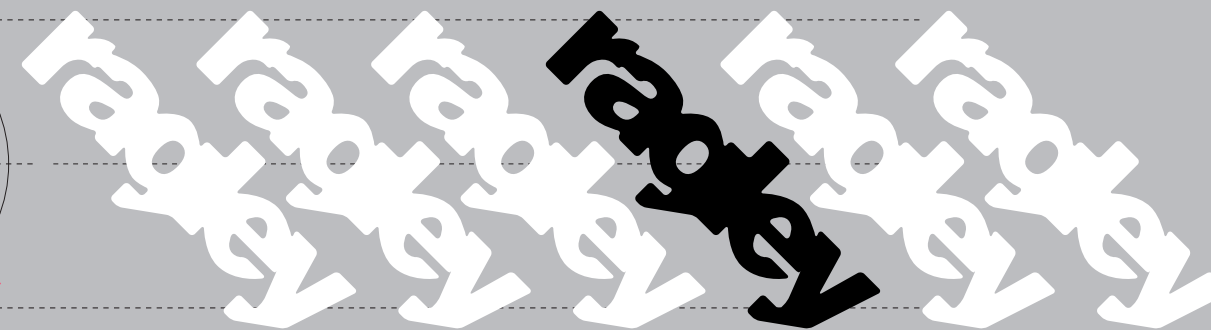

TUBE PROFILES

SEAT TUBE
 ø32.4
 68%
 coverage
 (per side)

HEAD TUBE
 ø36.8 | 115mm
 circ 115.6
 76%
 coverage

DECAL HEIGHT : 44mm

DOWN TUBE
 ø38.1 cir 119.7
 70%
 coverage
 (per side)

DT DECAL #1
 DECAL HEIGHT : 42mm

DT DECAL #2
 DECAL HEIGHT : 42mm

TOPTUBE
 ø32.4
 circ: 101.7mm
 60%
 coverage
 (per side)

actual tube center
 decal wording center 5mm above center

DECAL HEIGHT : 30mm

decal wording center 5mm above center
 actual tube center

private parking, members only

chainsay : 10mm tall