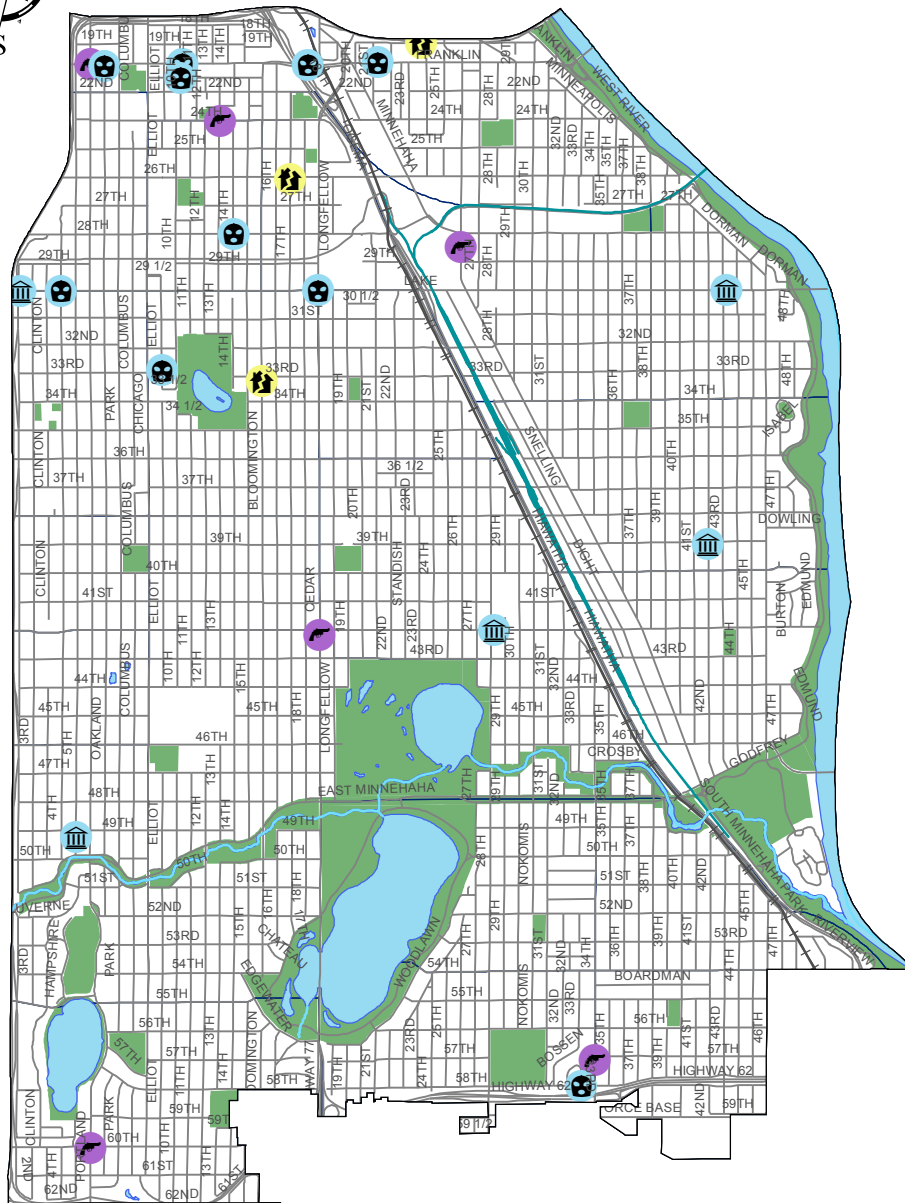

Minneapolis Police Department  
Crime Analysis Unit  
350 S. 5<sup>th</sup> St., Room 100  
Minneapolis, MN 55415  
612-673-2470

# Third Precinct Violent Crimes October 4 - October 10, 2011

## Legend

-  Homicide
-  Rape
-  Robbery Business
-  Robbery Person
-  Aggravated Assaults
-  Domestic Aggravated Assaults