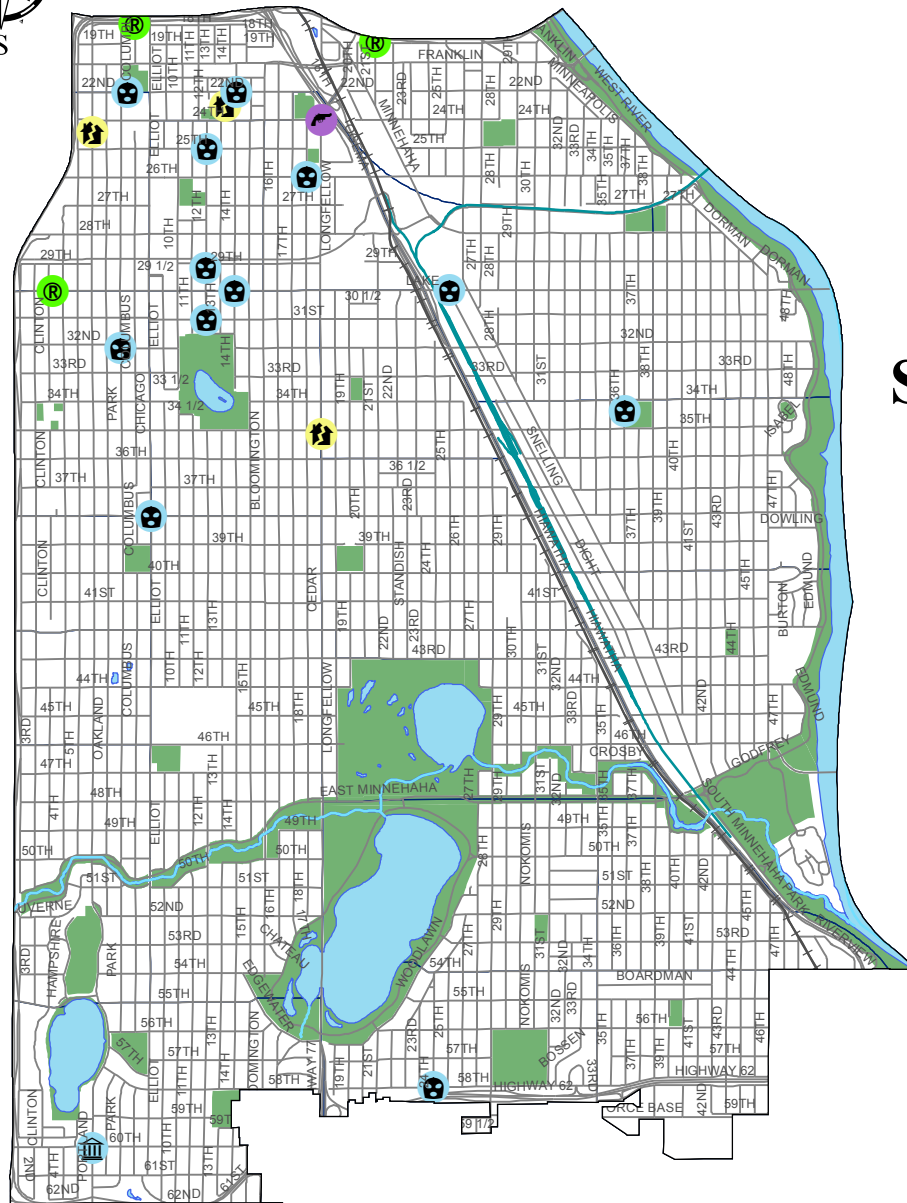

Minneapolis Police Department  
Crime Analysis Unit  
350 S. 5<sup>th</sup> St., Room 100  
Minneapolis, MN 55415  
612-673-2470

# Third Precinct Violent Crimes September 20 - September 26, 2011

## Legend

-  Homicide
-  Rape
-  Robbery Business
-  Robbery Person
-  Aggravated Assaults
-  Domestic Aggravated Assaults