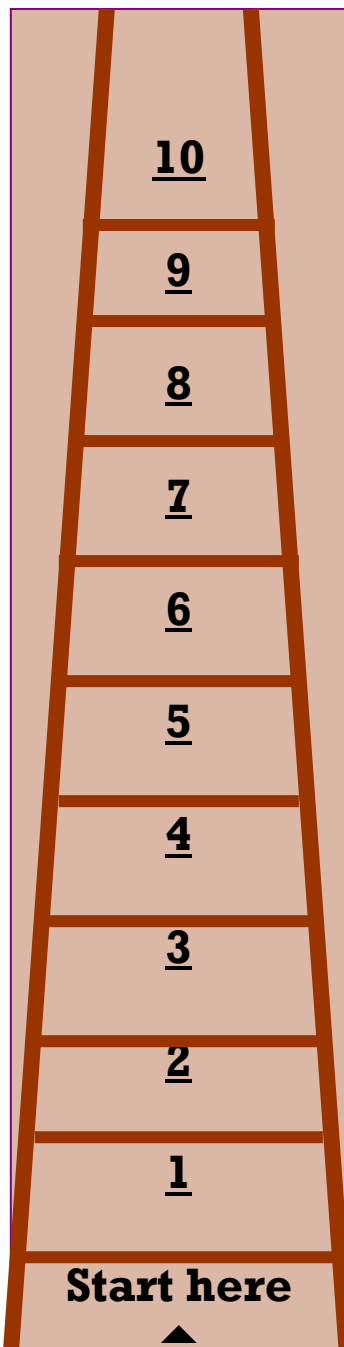

WANDSWORTH COMMON BEER FESTIVAL

MARCH 25 –28

Introducing the Beer Ladders

5. THE DARK LADDER

9.0% A over T

Hogs Back

8.5% Skullsplitter

Orkney