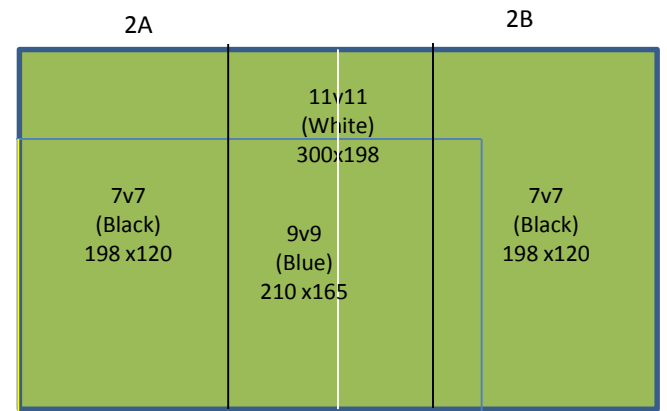

Cow Pond Field Layout (Fall 2018)

Larter Field Layout (Fall 2018)