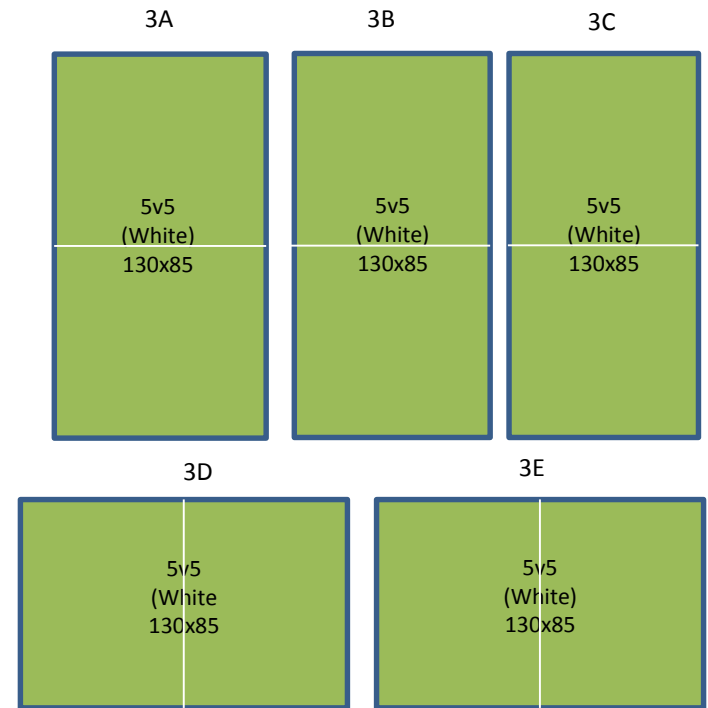

Cow Pond Field Layout (Fall 2018)

Larter Field Layout (Fall 2018)