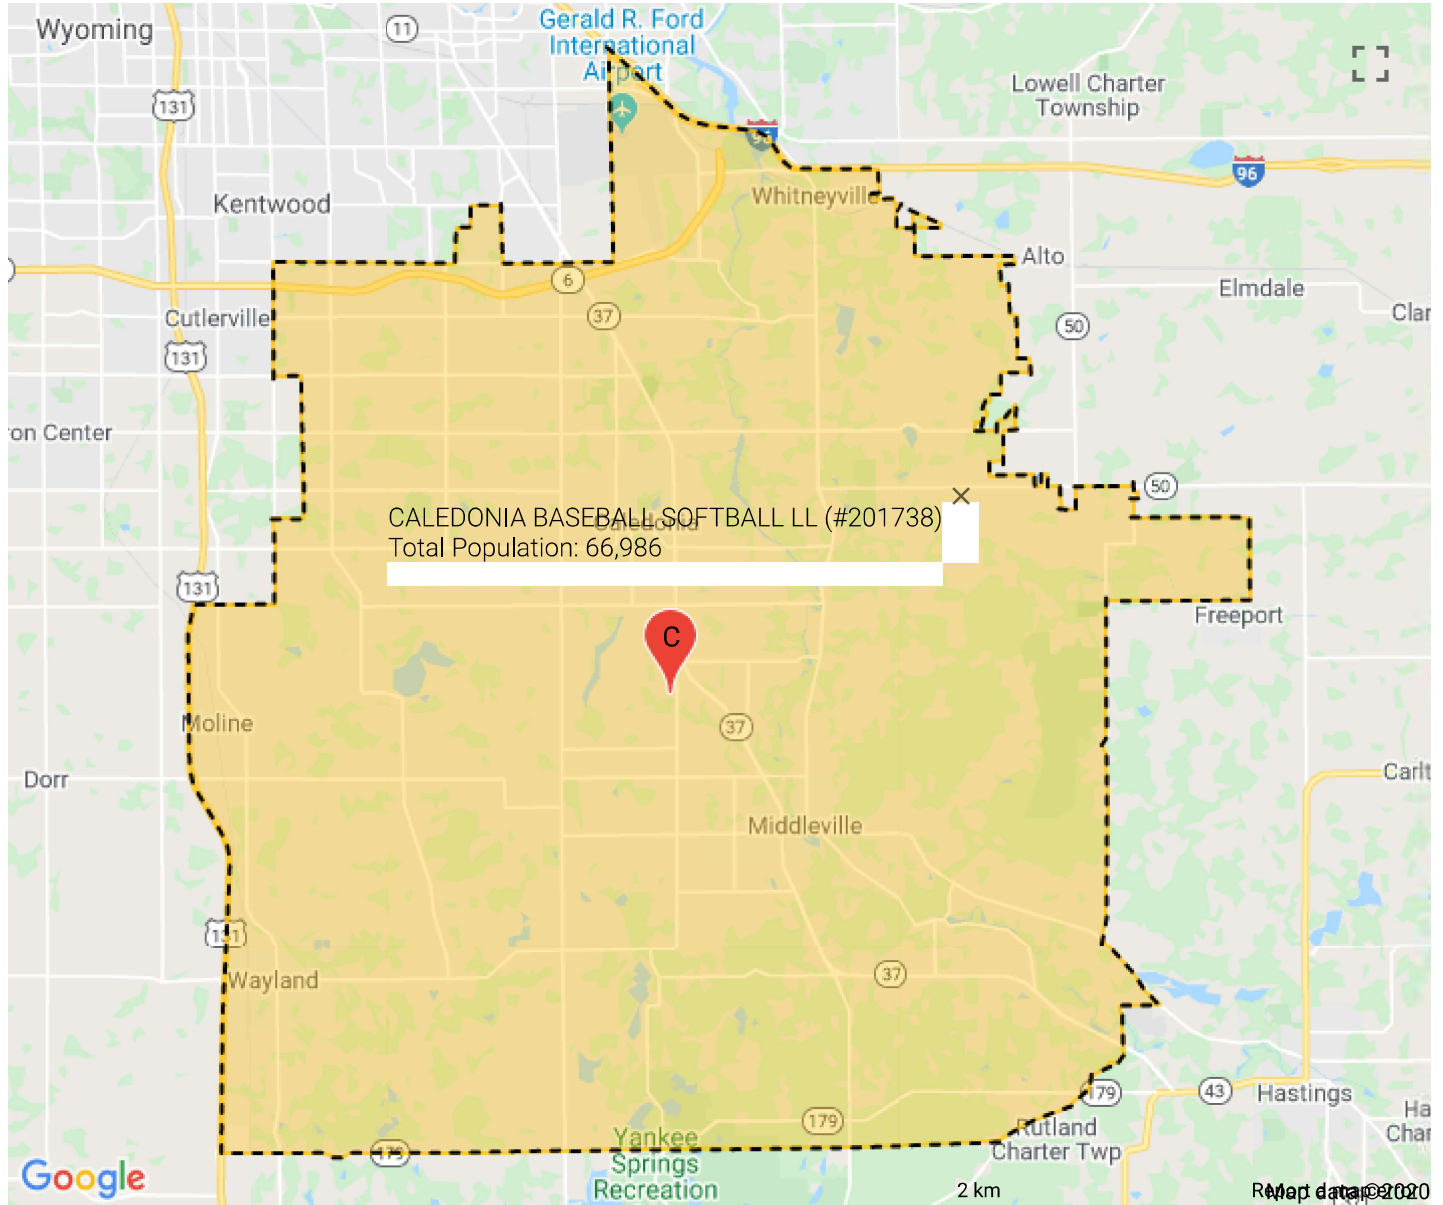

# View League Boundary Map

Select Boundary Map Type:

- Baseball
- Softball
- Challenger Division (Program not offered)

Show All Leagues in District

League boundary populations are determined using U.S. Census Bureau data combined with projections derived from past trends to forecast the total population for the current year. Little League uses Esri Demographics, an industry-leading GIS data provider to source league boundary populations with a high level of accuracy.