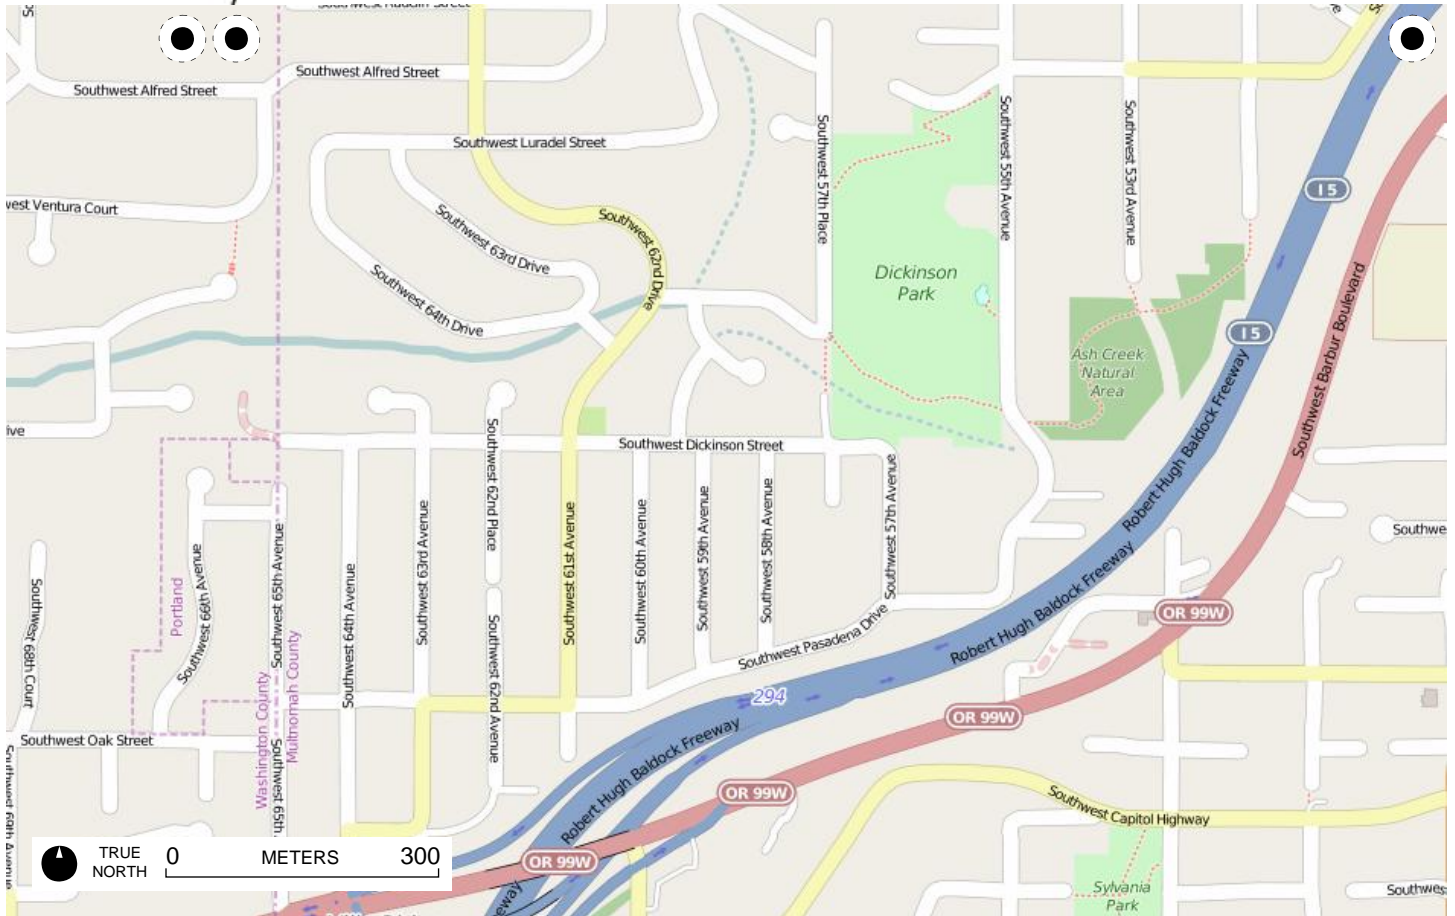

## SpiderOSM Taylors Ferry Road

ones to correct/ check:

city: SW 57TH PL  
osm:SW 57TH AVE  
way: 5538272

city: SW ASH CRK LN  
osm:SW 55TH AVE  
way: 143470875

city: SW 63RD PL  
osm:SW 52ND AVE  
way: 5541711

city: SW 59TH PL  
osm:SW ALFRED ST  
way: 5536582

city: SW EVELYN ST  
osm:EVELYN ST  
way: 5538763