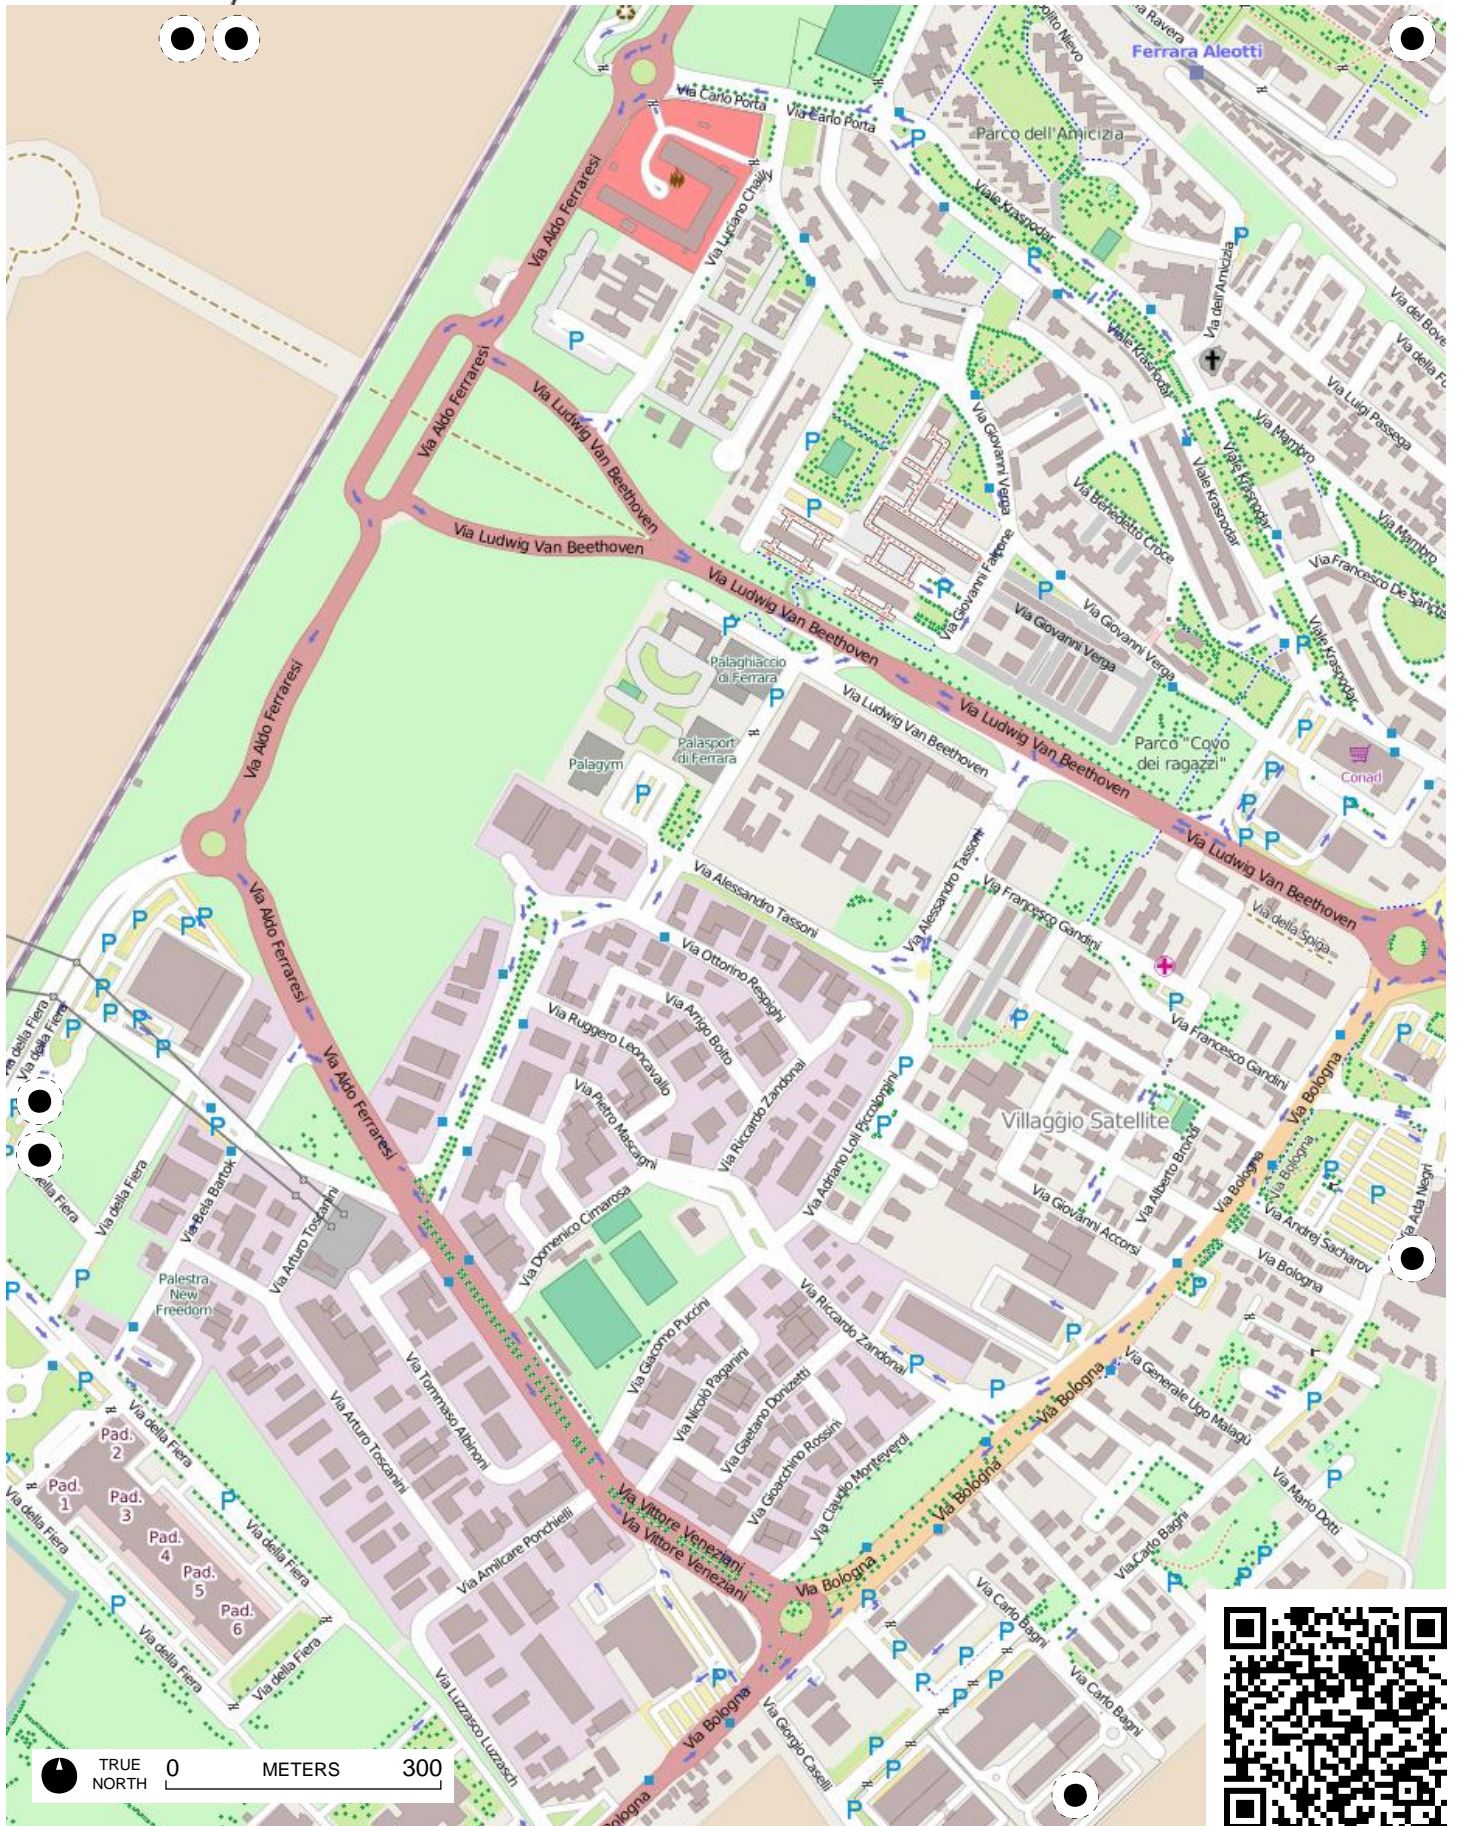

# Field Papers

<http://fieldpapers.org/atlas.php?id=76m8th2b/B3>

# Field Papers

<http://fieldpapers.org/atlas.php?id=76m8th2b/B5>

TRUE NORTH 0 METERS 300