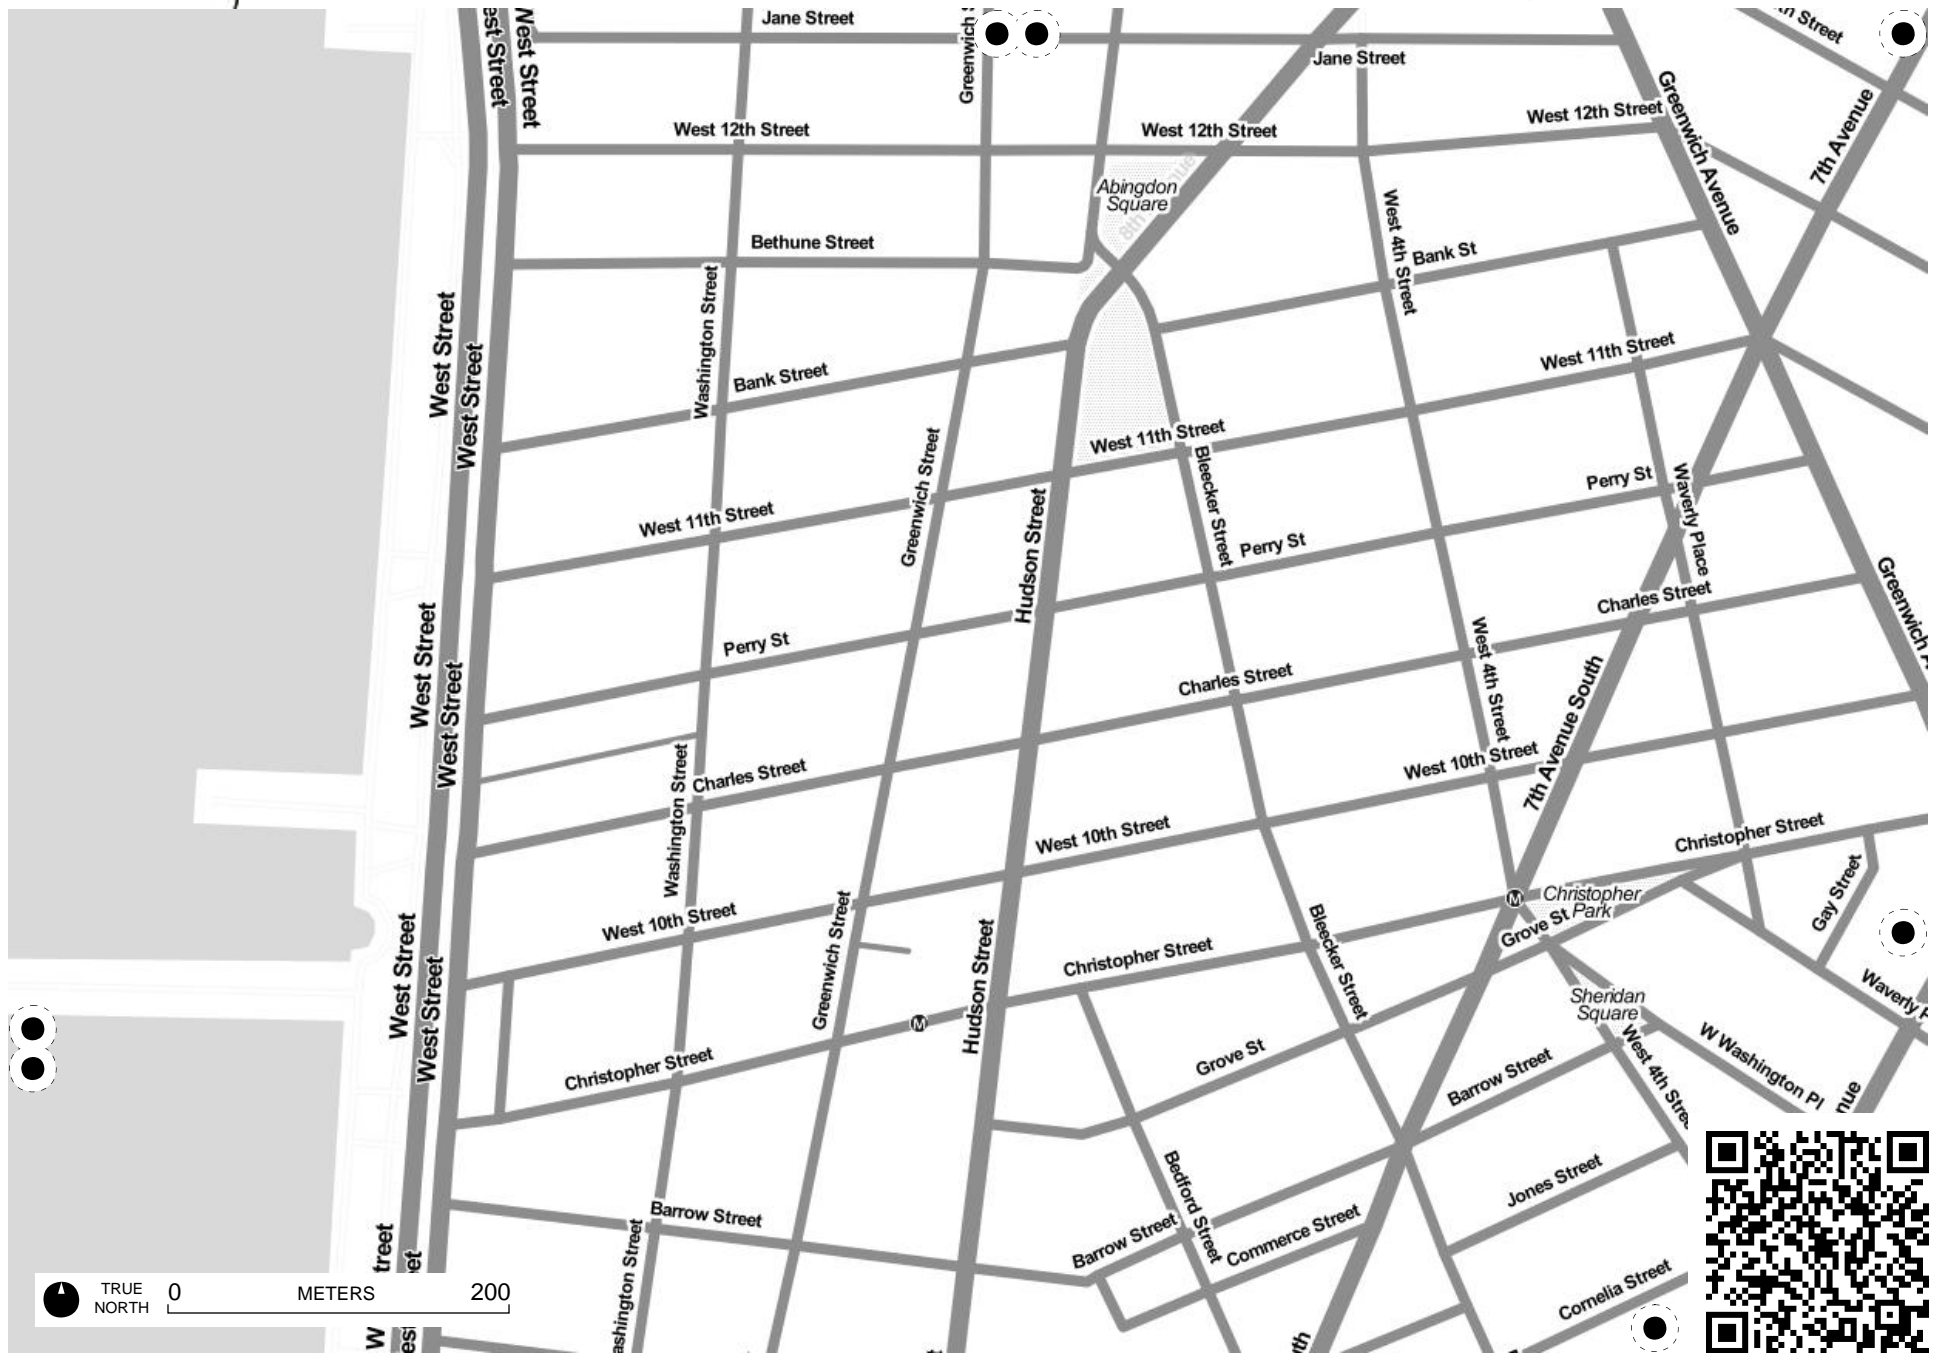

Field Papers

<http://fieldpapers.org/atlas.php?id=24q66d6w/D1>

TRUE NORTH 0 METERS 200