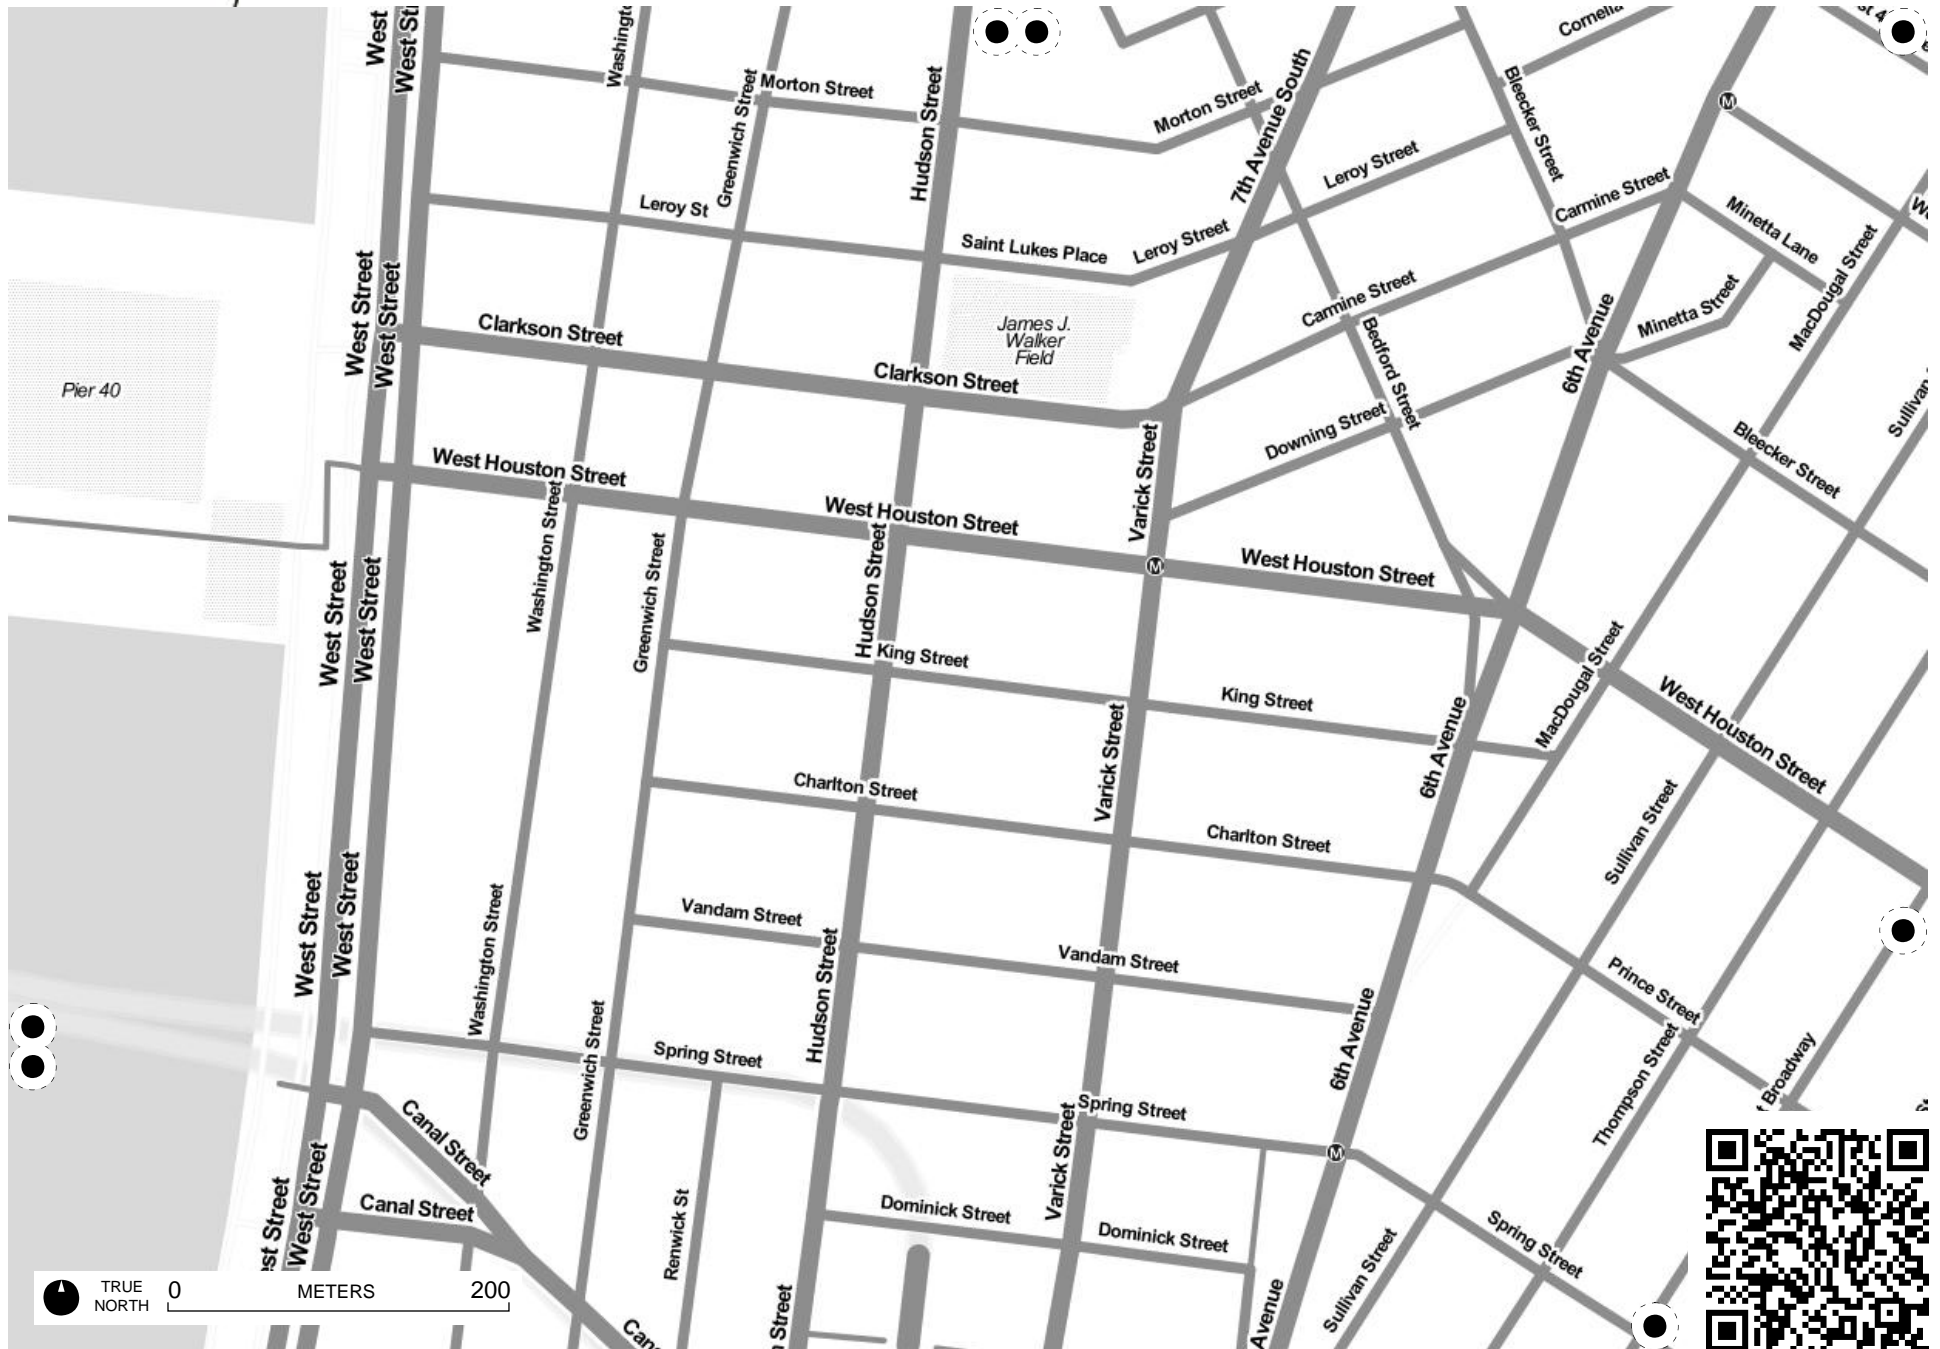

Field Papers

<http://fieldpapers.org/atlas.php?id=24q66d6w/D4>

Newton
Barge Term
Playground

West Huron

Huron Street

TRUE NORTH 0 METERS 200

Field Papers

<http://fieldpapers.org/atlas.php?id=24q66d6w/E1>