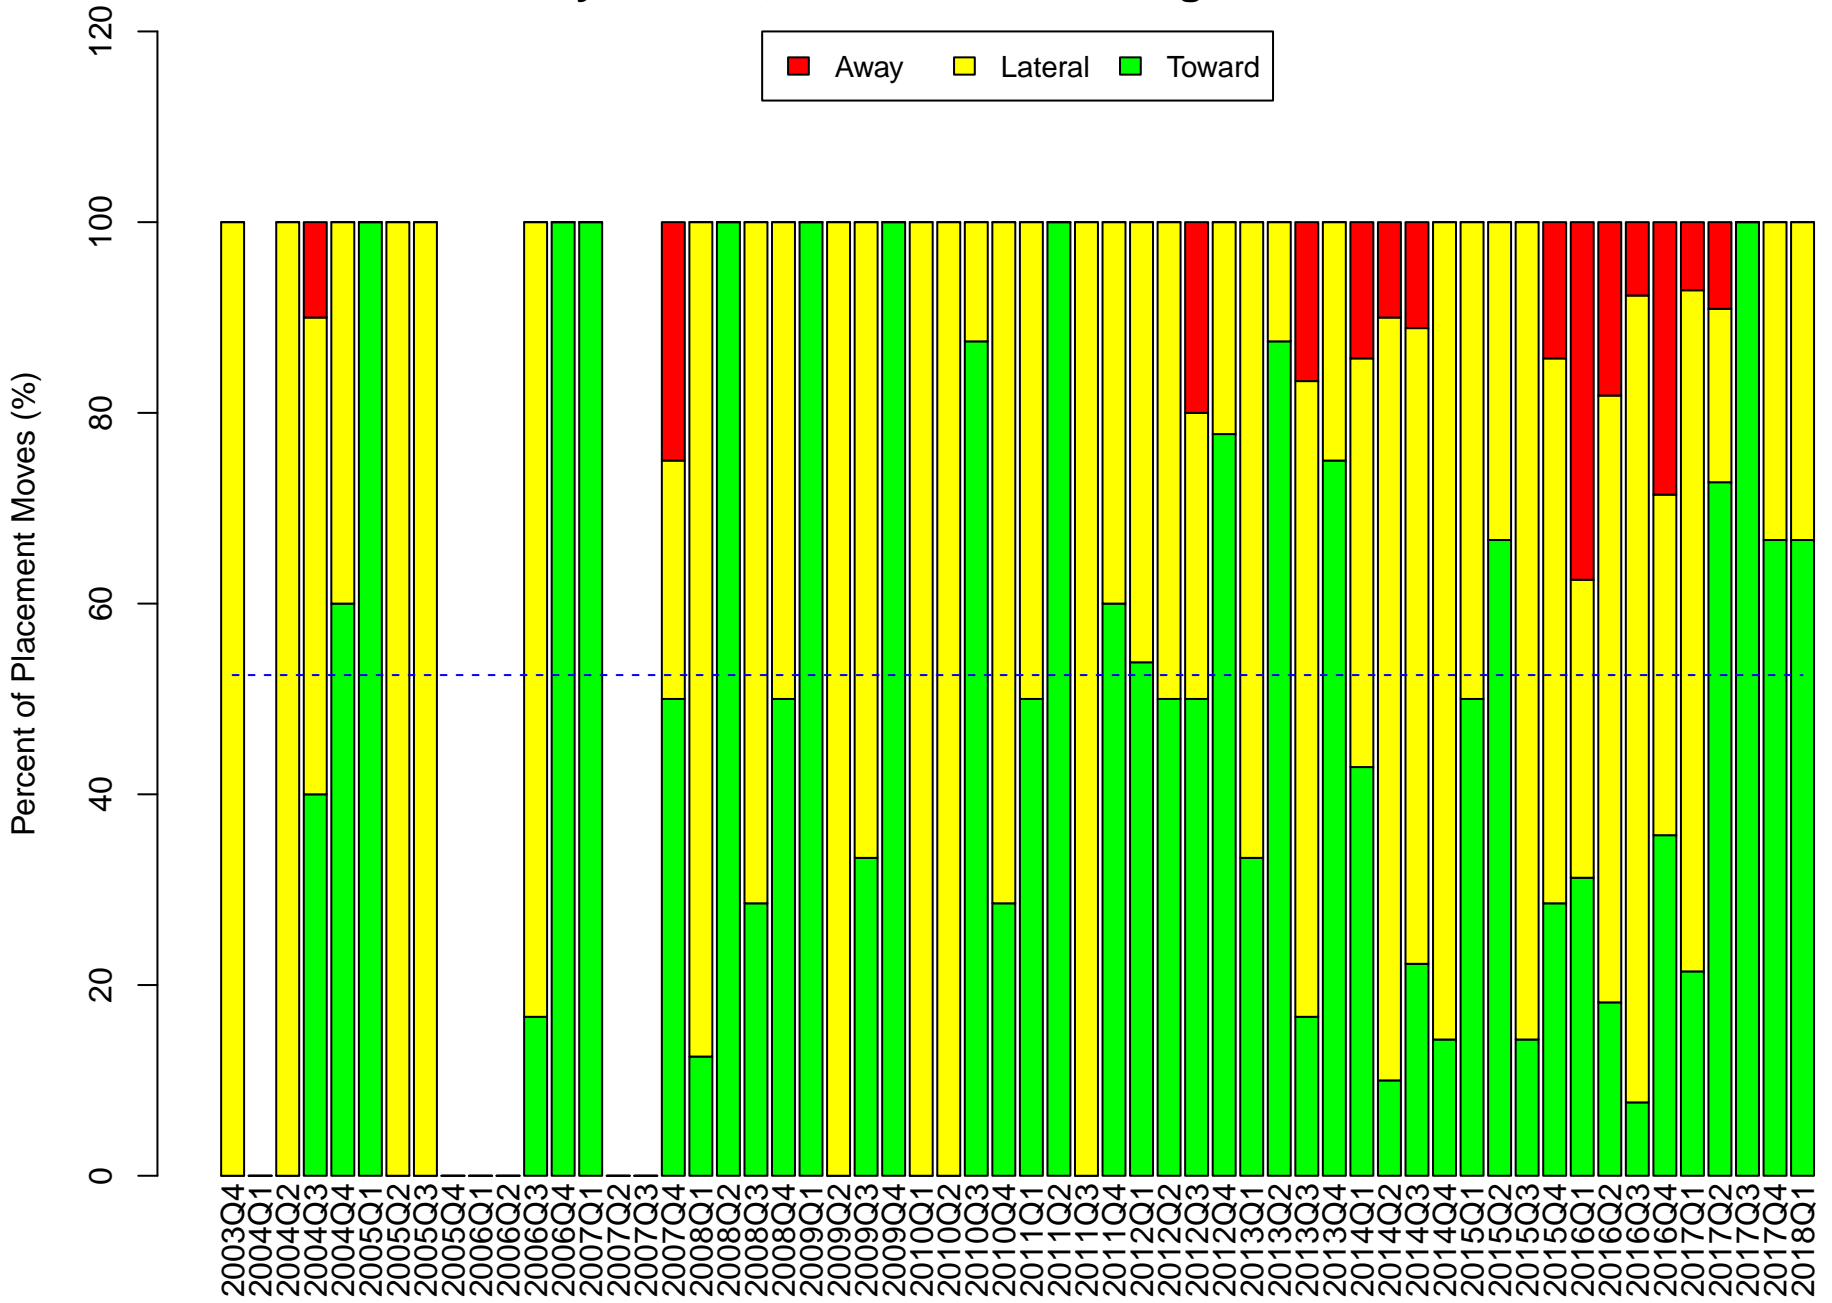

Itawamba County: Placement Moves Toward or Away from Permanency by Quarter, October 2003 through March 2018

Permanent>Home Visit>Pre-Adoptive>Relative Foster Care>Non-Relative Foster Care>Group Home>Institution>ILP>Runaway