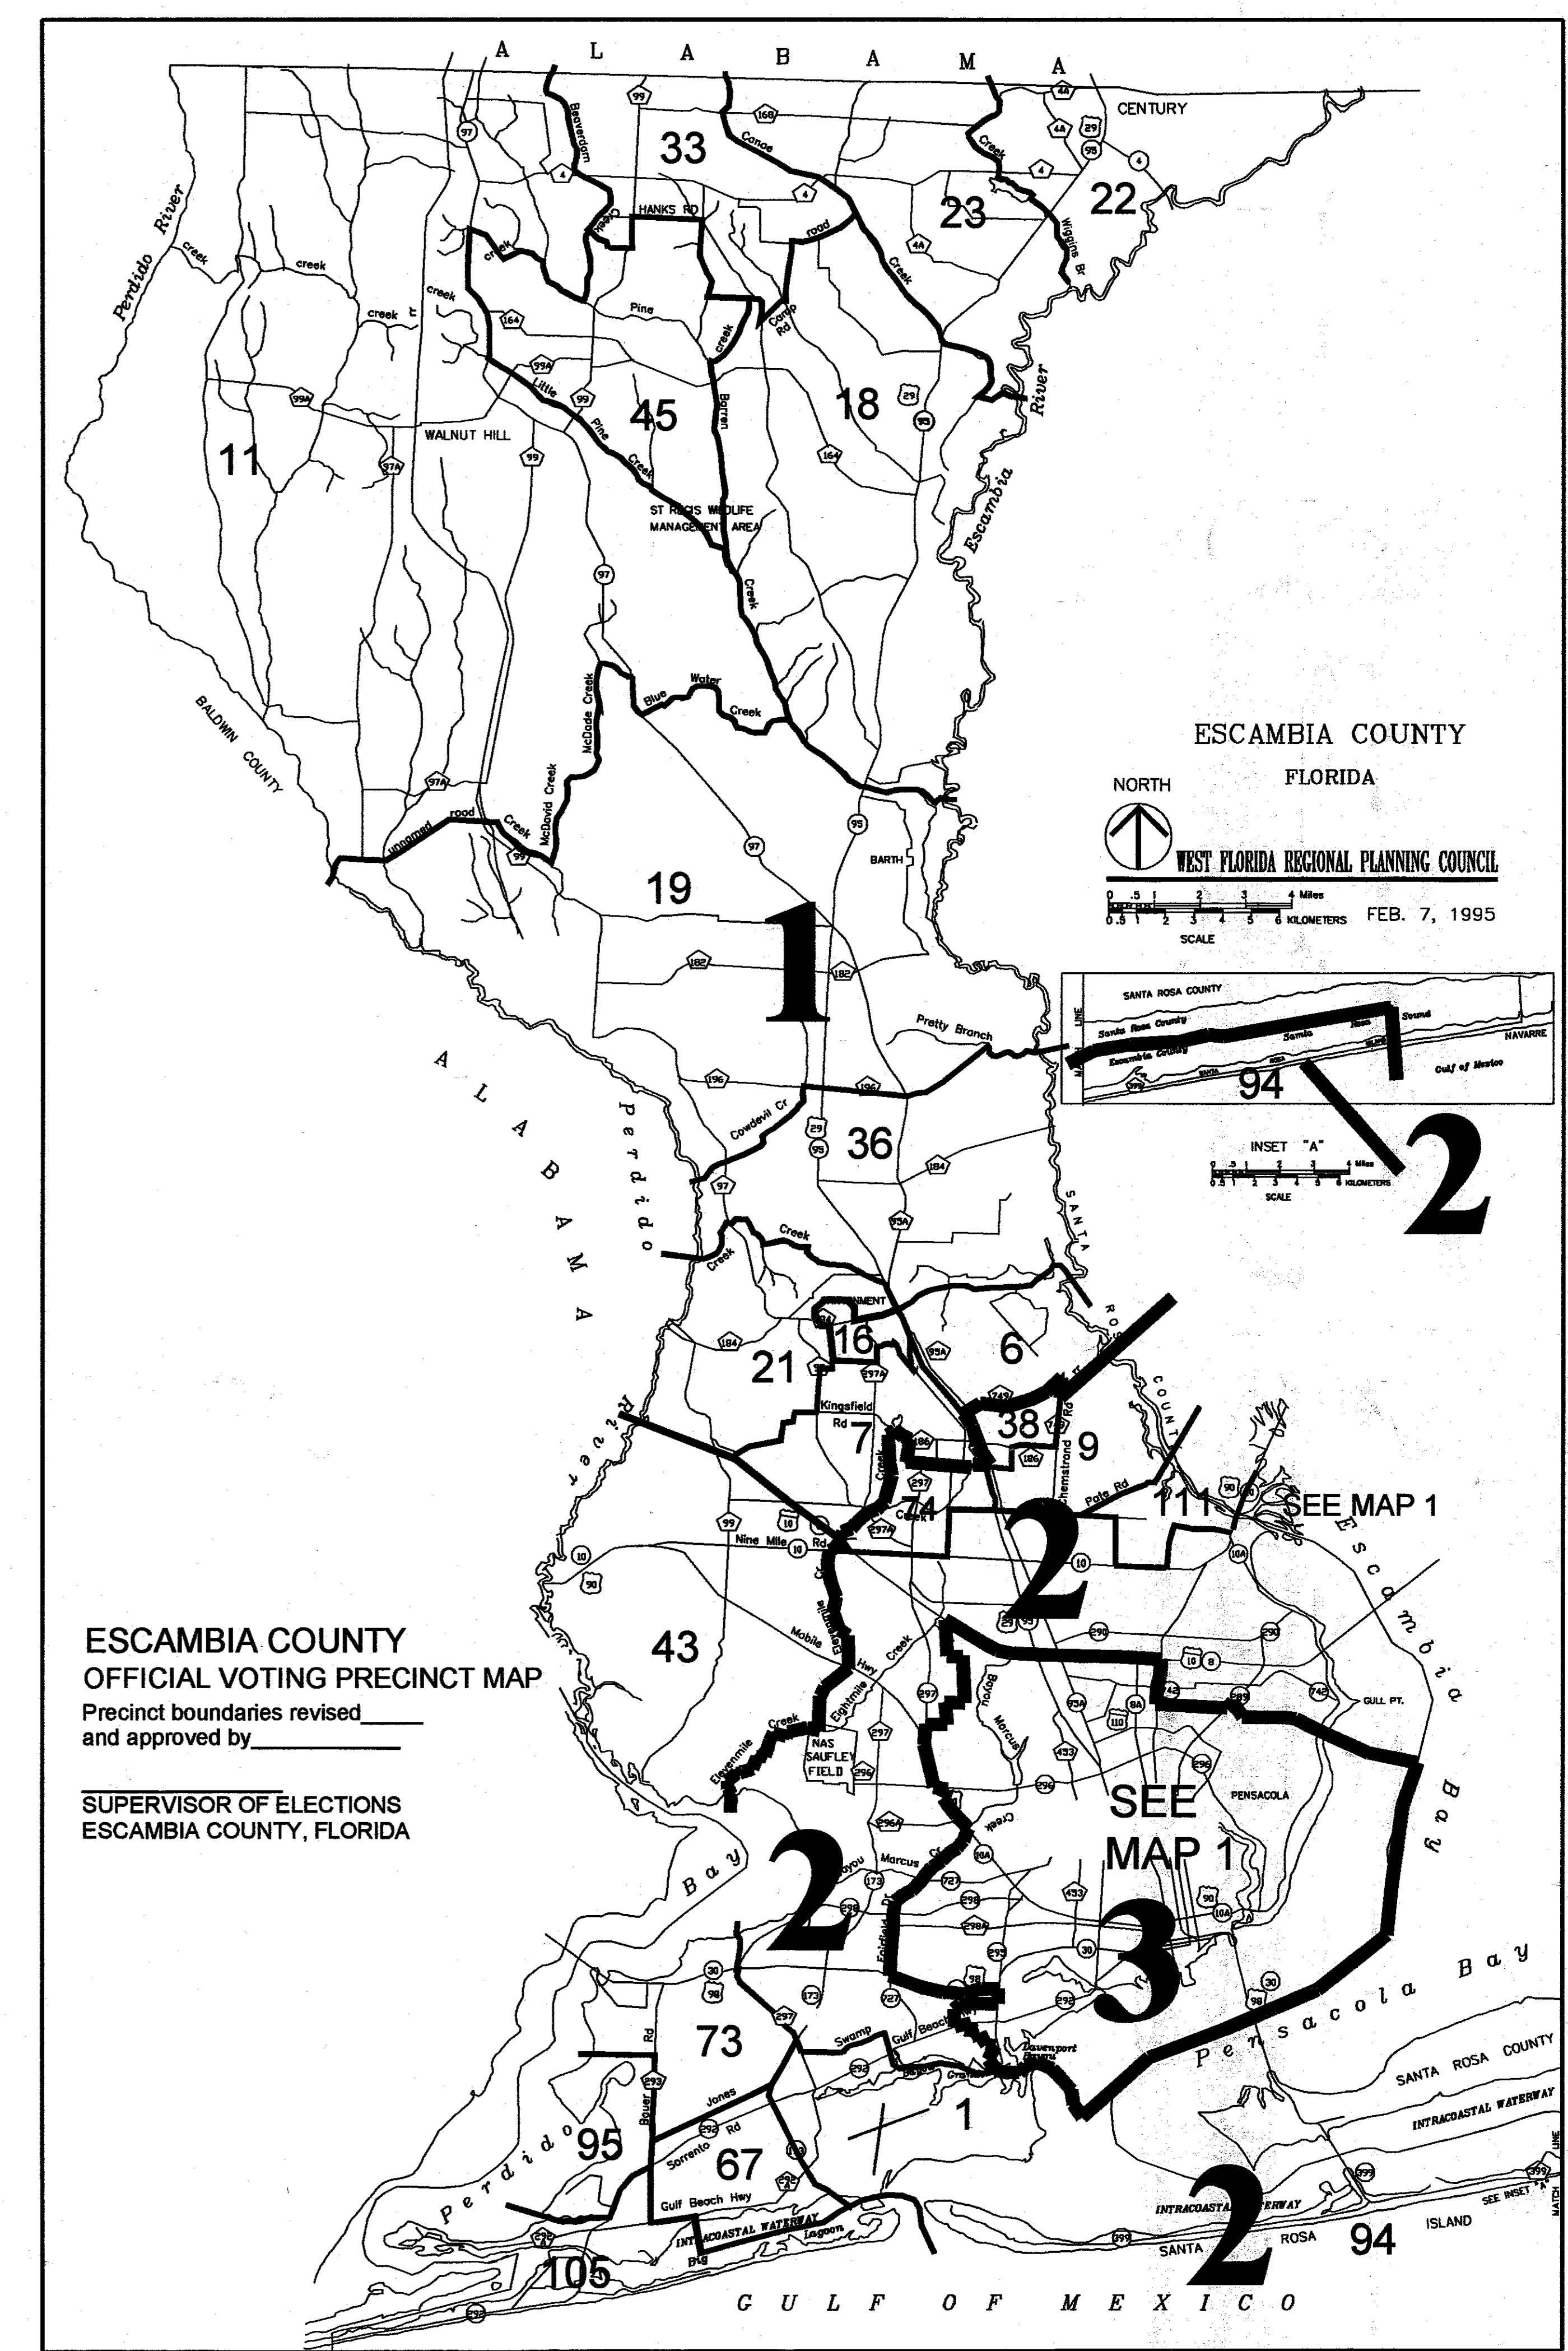

MAP 1
PENSACOLA URBAN AREA
STATE REPRESENTATIVE DISTRICTS

**ESCAMBIA COUNTY
VOTING PRECINCT MAP**

MAP 2
STATE REPRESENTATIVE DISTRICTS
OFFICIAL VOTING PRECINCT MAP

REPRESENTATIVE BOUNDARY **—————**
VOTING PRECINCT BOUNDARY **—————**

FOR WEST
ESCAMBIA COUNTY
SEE MAP 2

SEE MAP 2

ESCAMBIA COUNTY
FLORIDA
WEST FLORIDA REGIONAL PLANNING COUNCIL
FEB. 7, 1995

INSET "A"
SCALE