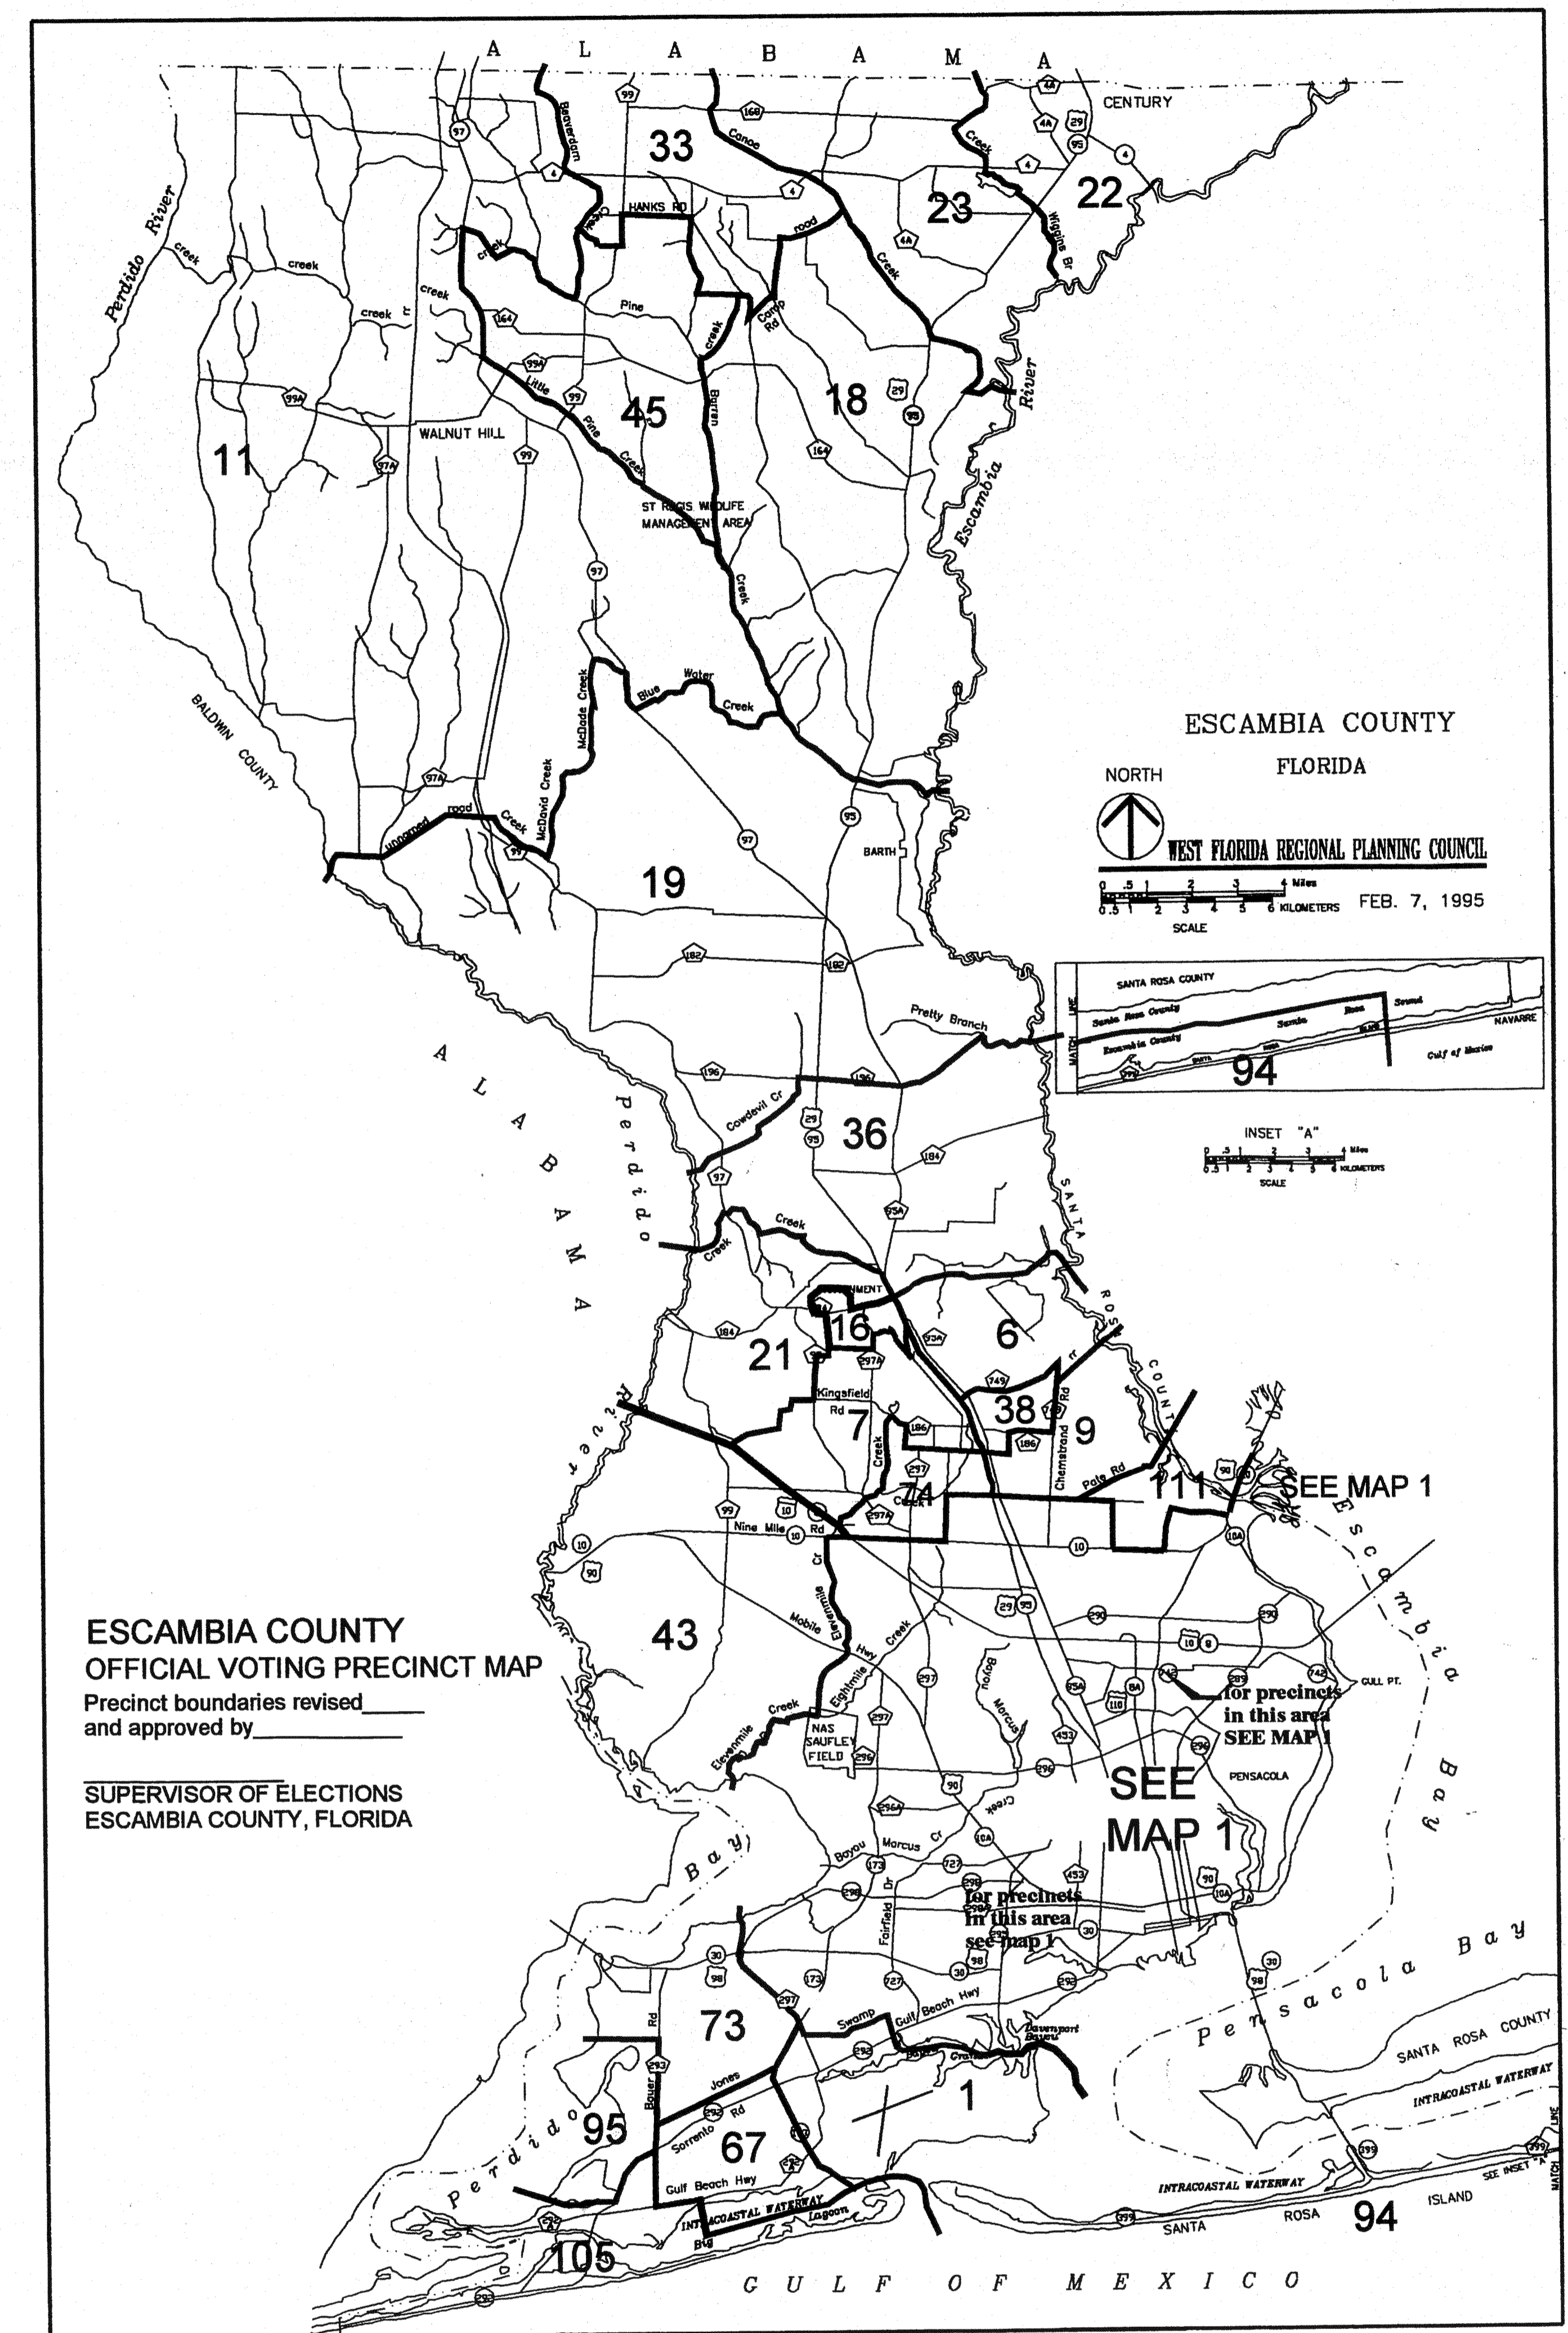

FOR NORTH ESCAMBIA COUNTY
PRECINCTS SEE MAP 2

MAP 1

OFFICIAL VOTING PRECINCT MAP
PENSACOLA URBAN AREA

VOTING PRECINCT BOUNDARY

PENSACOLA URBAN AREA
OFFICIAL VOTING PRECINCT MAP
Precinct boundaries revised 9-1-03
and approved by Bo. of Cty. Commissioners
W. U. ...
SUPERVISOR OF ELECTIONS
ESCAMBIA COUNTY, FLORIDA

ESCAMBIA COUNTY
VOTING PRECINCT MAP

MAP 2

OFFICIAL VOTING PRECINCT MAP

VOTING PRECINCT BOUNDARY