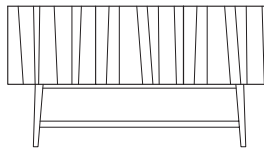

VASS by Claesson Koivisto Rune

Stand/Plinth:
Whitestained oak (P2),
Black walnut oak (P4)
F = Feet in steel.

All Vass modules include one
adjustable shelf

At the backside there is an opening
for cables and ventilation.
Standard.

Addition: Larger holes for cables/
ventilation (standard for wall
mounted vass) Price:

V40:90W Wall mounted

h: 40 cm
d: 41,5 cm
w: 90 cm
Price:

V40:135W Wall mounted

h: 40 cm
d: 41,5 cm
w : 135 cm
Price:

V40ST

h: 72 cm
d: 40 cm
w: 90 cm
Price:

V60ST

h: 92 cm
d: 40 cm
w: 90 cm
Price:

V40:135ST

h: 72 cm
d: 40 cm
w: 135 cm
Price:

V60:180ST

h: 92 cm
d: 40 cm
w : 180 cm
Price:

V40B

h: 45 cm
d: 40 cm
w: 90 cm
Price:

V60B

h: 65 cm
d: 40 cm
w: 90 cm
Price:

V40:135B

h: 45 cm
d: 40 cm
w: 135 cm
Price:

V60:180B

h: 65 cm
d: 40 cm
w: 180 cm
Price:

V40F