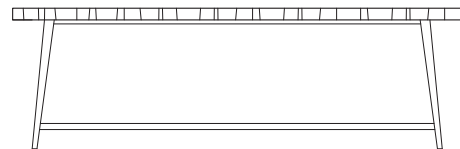

VASS OFFICE

Office Cabinet VK120B
2 shelves
h: 120 cm
d: 44 cm
w: 90 cm
Standard comes with lacquered plinth
Add. 2: Archive drawer:

Office V120F
2 shelves
h: 118,5 cm
d: 44 cm
w: 90 cm
Feet
Add. 2: Archive drawer:

Office Cabinet VK45:220
h: 220 cm
d: 44 cm
w: 45 cm
Standard:
5 shelves, lacquered plinth
Add. 1: 2 shelves:
Add. 2: 3 drawers:
Add. 3: Side panel 60 or 65 cm:
Add. 4: Lacquered plinth:

Office Cabinet VK220
h: 220 cm
d: 44 cm
w: 90 cm
Standard:
5 shelves, lacquered plinth
Add. 1: 2 shelves:
Add. 2: 3 drawers:
Add. 3: Side panel 60 or 65 cm:
Add. 4: Lacquered plinth:

Please contact us for information about customized size.

Desk with drawer
VD60:120
h: 72 cm
w: 60 cm
l: 120 cm
Top: Lacquered or P4
Stand: P4, P2

Sideboard
VT40:135
h: 72 cm
w: 45 cm
l: 135 cm
Top: Lacquered
Stand: P2, P4
Top available in P4, please ask for price.

Dining Table
VT90:160
h: 72 cm
w: 90 cm
l: 160 cm
Top: Lacquered
Stand: P2, P4
Top available in P4, please ask for price.

Dining Table
VT90:230
h: 72 cm
w: 90 cm
l: 230 cm