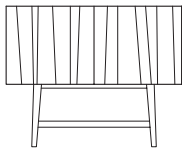

VASS by Claesson Koivisto Rune

Stand/Plinth:
Whitestained oak (P2),
Black walnut oak (P4)
F = Feet in steel.

All Vass modules include one
adjustable shelf

At the backside there is an opening
for cables and ventilation.
Standard.

Addition: Larger holes for cables/
ventilation (standard for wall
mounted vass) Price:

V40:90W Wall mounted

h: 40 cm
d: 41,5 cm
w: 90 cm
Price:

V40:135W Wall mounted

h: 40 cm
d: 41,5 cm
w : 135 cm
Price:

V40ST

h: 72 cm
d: 40 cm
w: 90 cm
Price:

V60ST

h: 92 cm
d: 40 cm
w: 90 cm
Price:

V40:135ST

h: 72 cm
d: 40 cm
w: 135 cm
Price:

V60:180ST

h: 92 cm
d: 40 cm
w : 180 cm
Price:

V40B

h: 45 cm
d: 40 cm
w: 90 cm
Price:

V60B

h: 65 cm
d: 40 cm
w: 90 cm
Price:

V40:135B

h: 45 cm
d: 40 cm
w: 135 cm
Price:

V60:180B

h: 65 cm
d: 40 cm
w: 180 cm
Price:

V40F