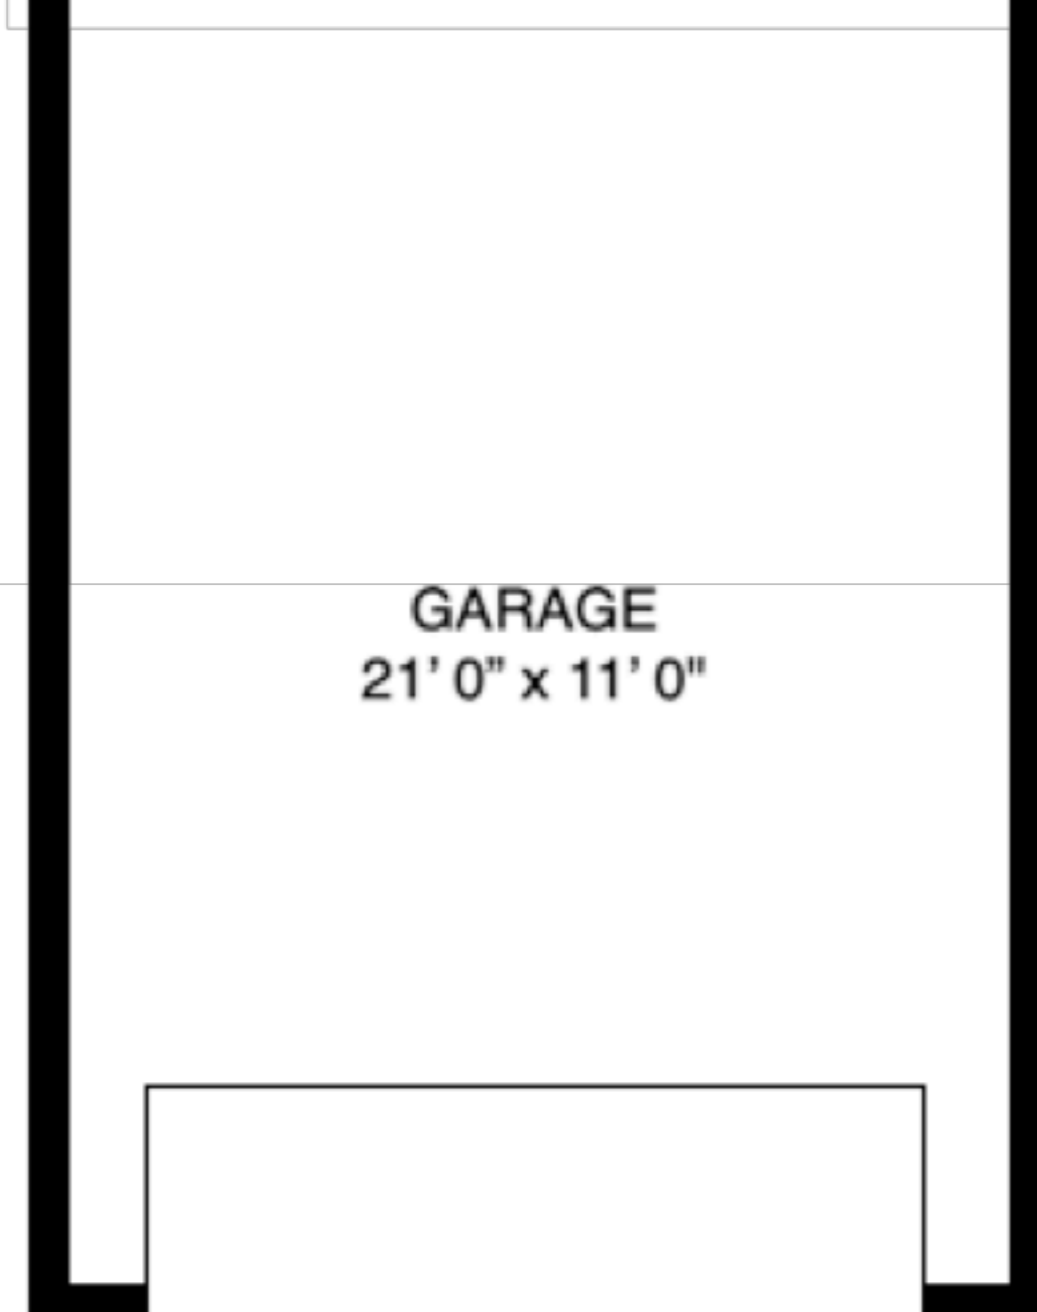

FLOOR 3

FLOOR 4

FLOOR 1

FLOOR 2

GARAGE
21'0" x 11'0"

MENSIONS ARE APPROXIMATE, ACTUAL MAY VARY.