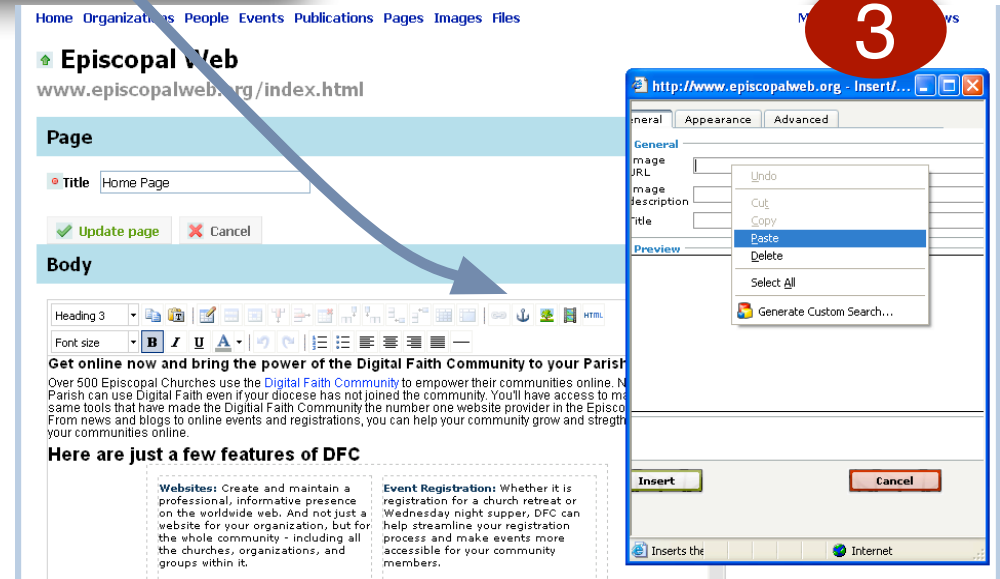

# Digital Faith Community INSERT IMAGE

1 Select the image from the image library.

2 Highlight and copy the image URL.

3 Paste the Image URL into the image tool box.