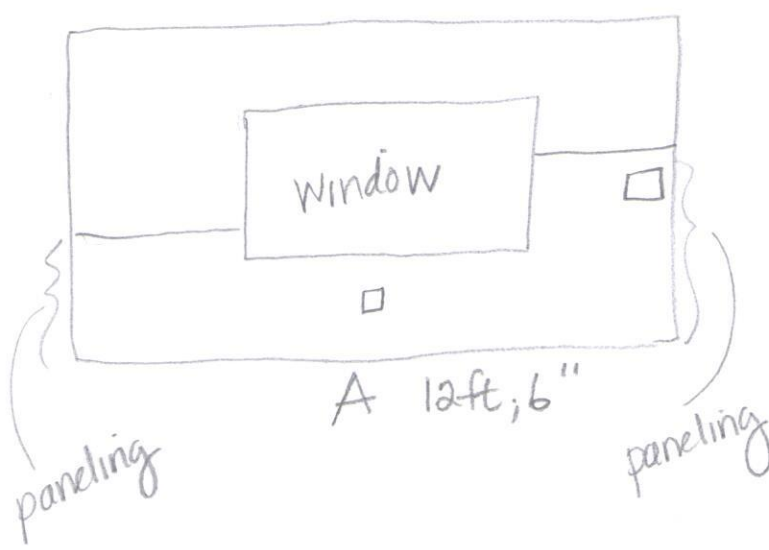

note: ceiling height est. 10'

 = design area

SOUTOR - DINING/SITTING ROOM PROJECT