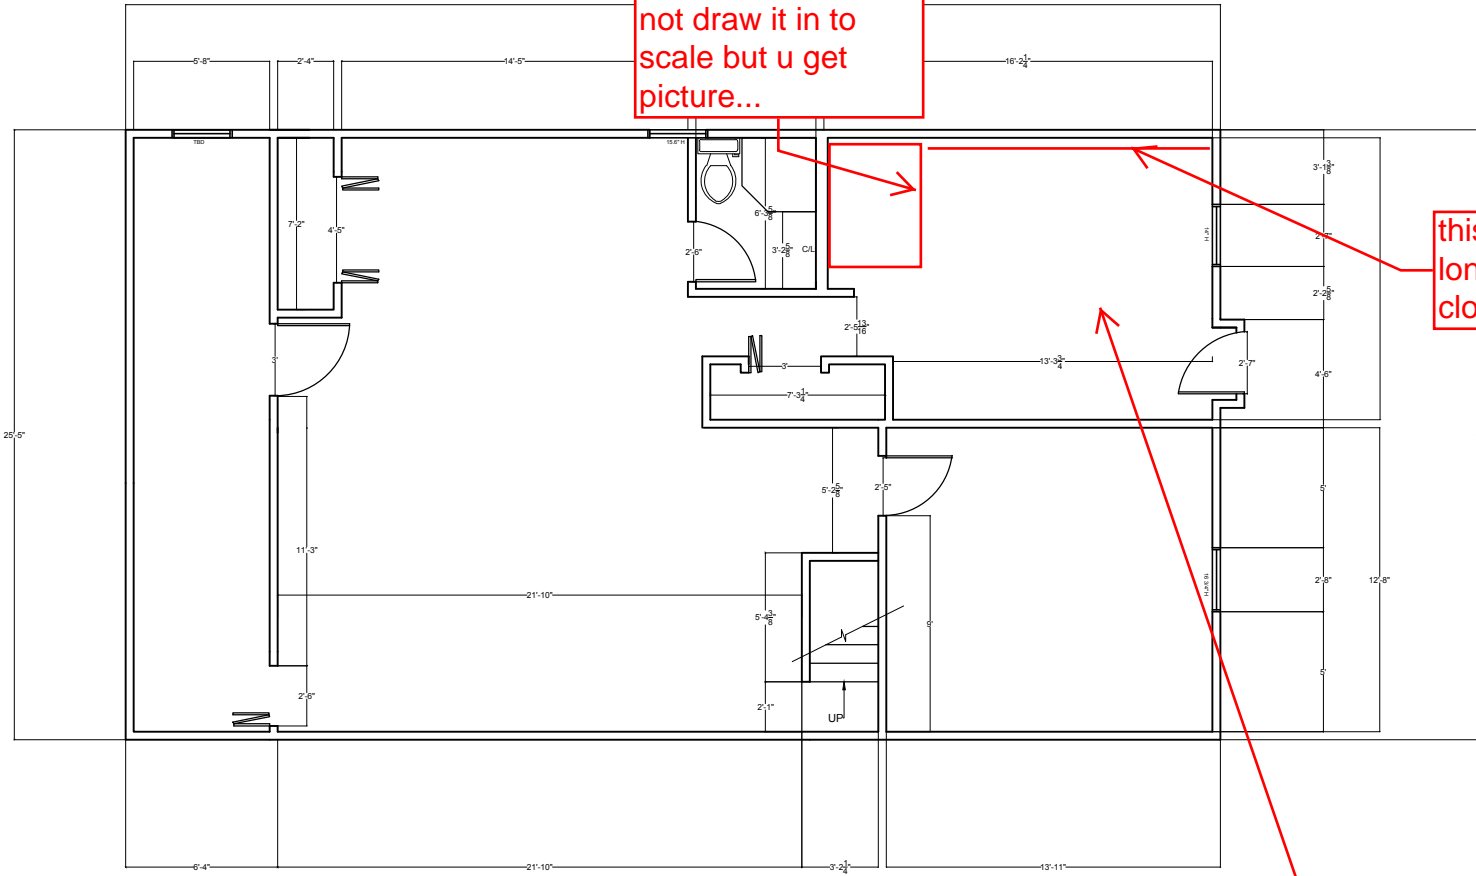

this closet is 60" long and 29" deep- next to the doorway there is 19" before closet wall starts...sorry i did not draw it in to scale but u get picture...

this wall is 116" long (not including closet)

Basement Bedroom

Basement  
1/8" = 1'-0"