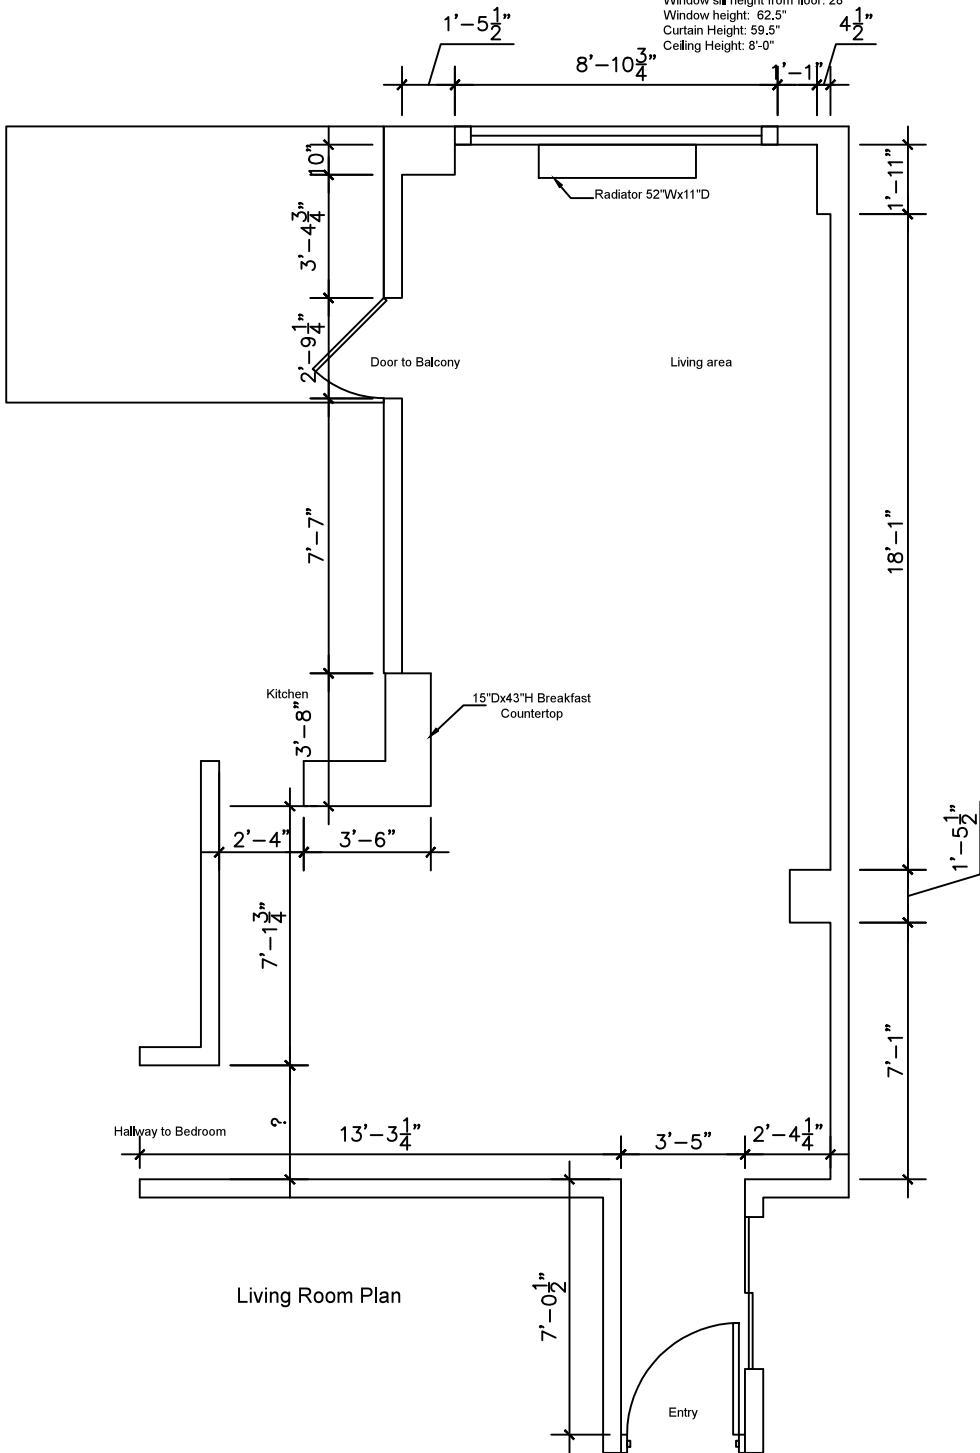

Window sill height from floor: 28"
Window height: 62.5"
Curtain Height: 59.5"
Ceiling Height: 8'-0"

Living Room Plan