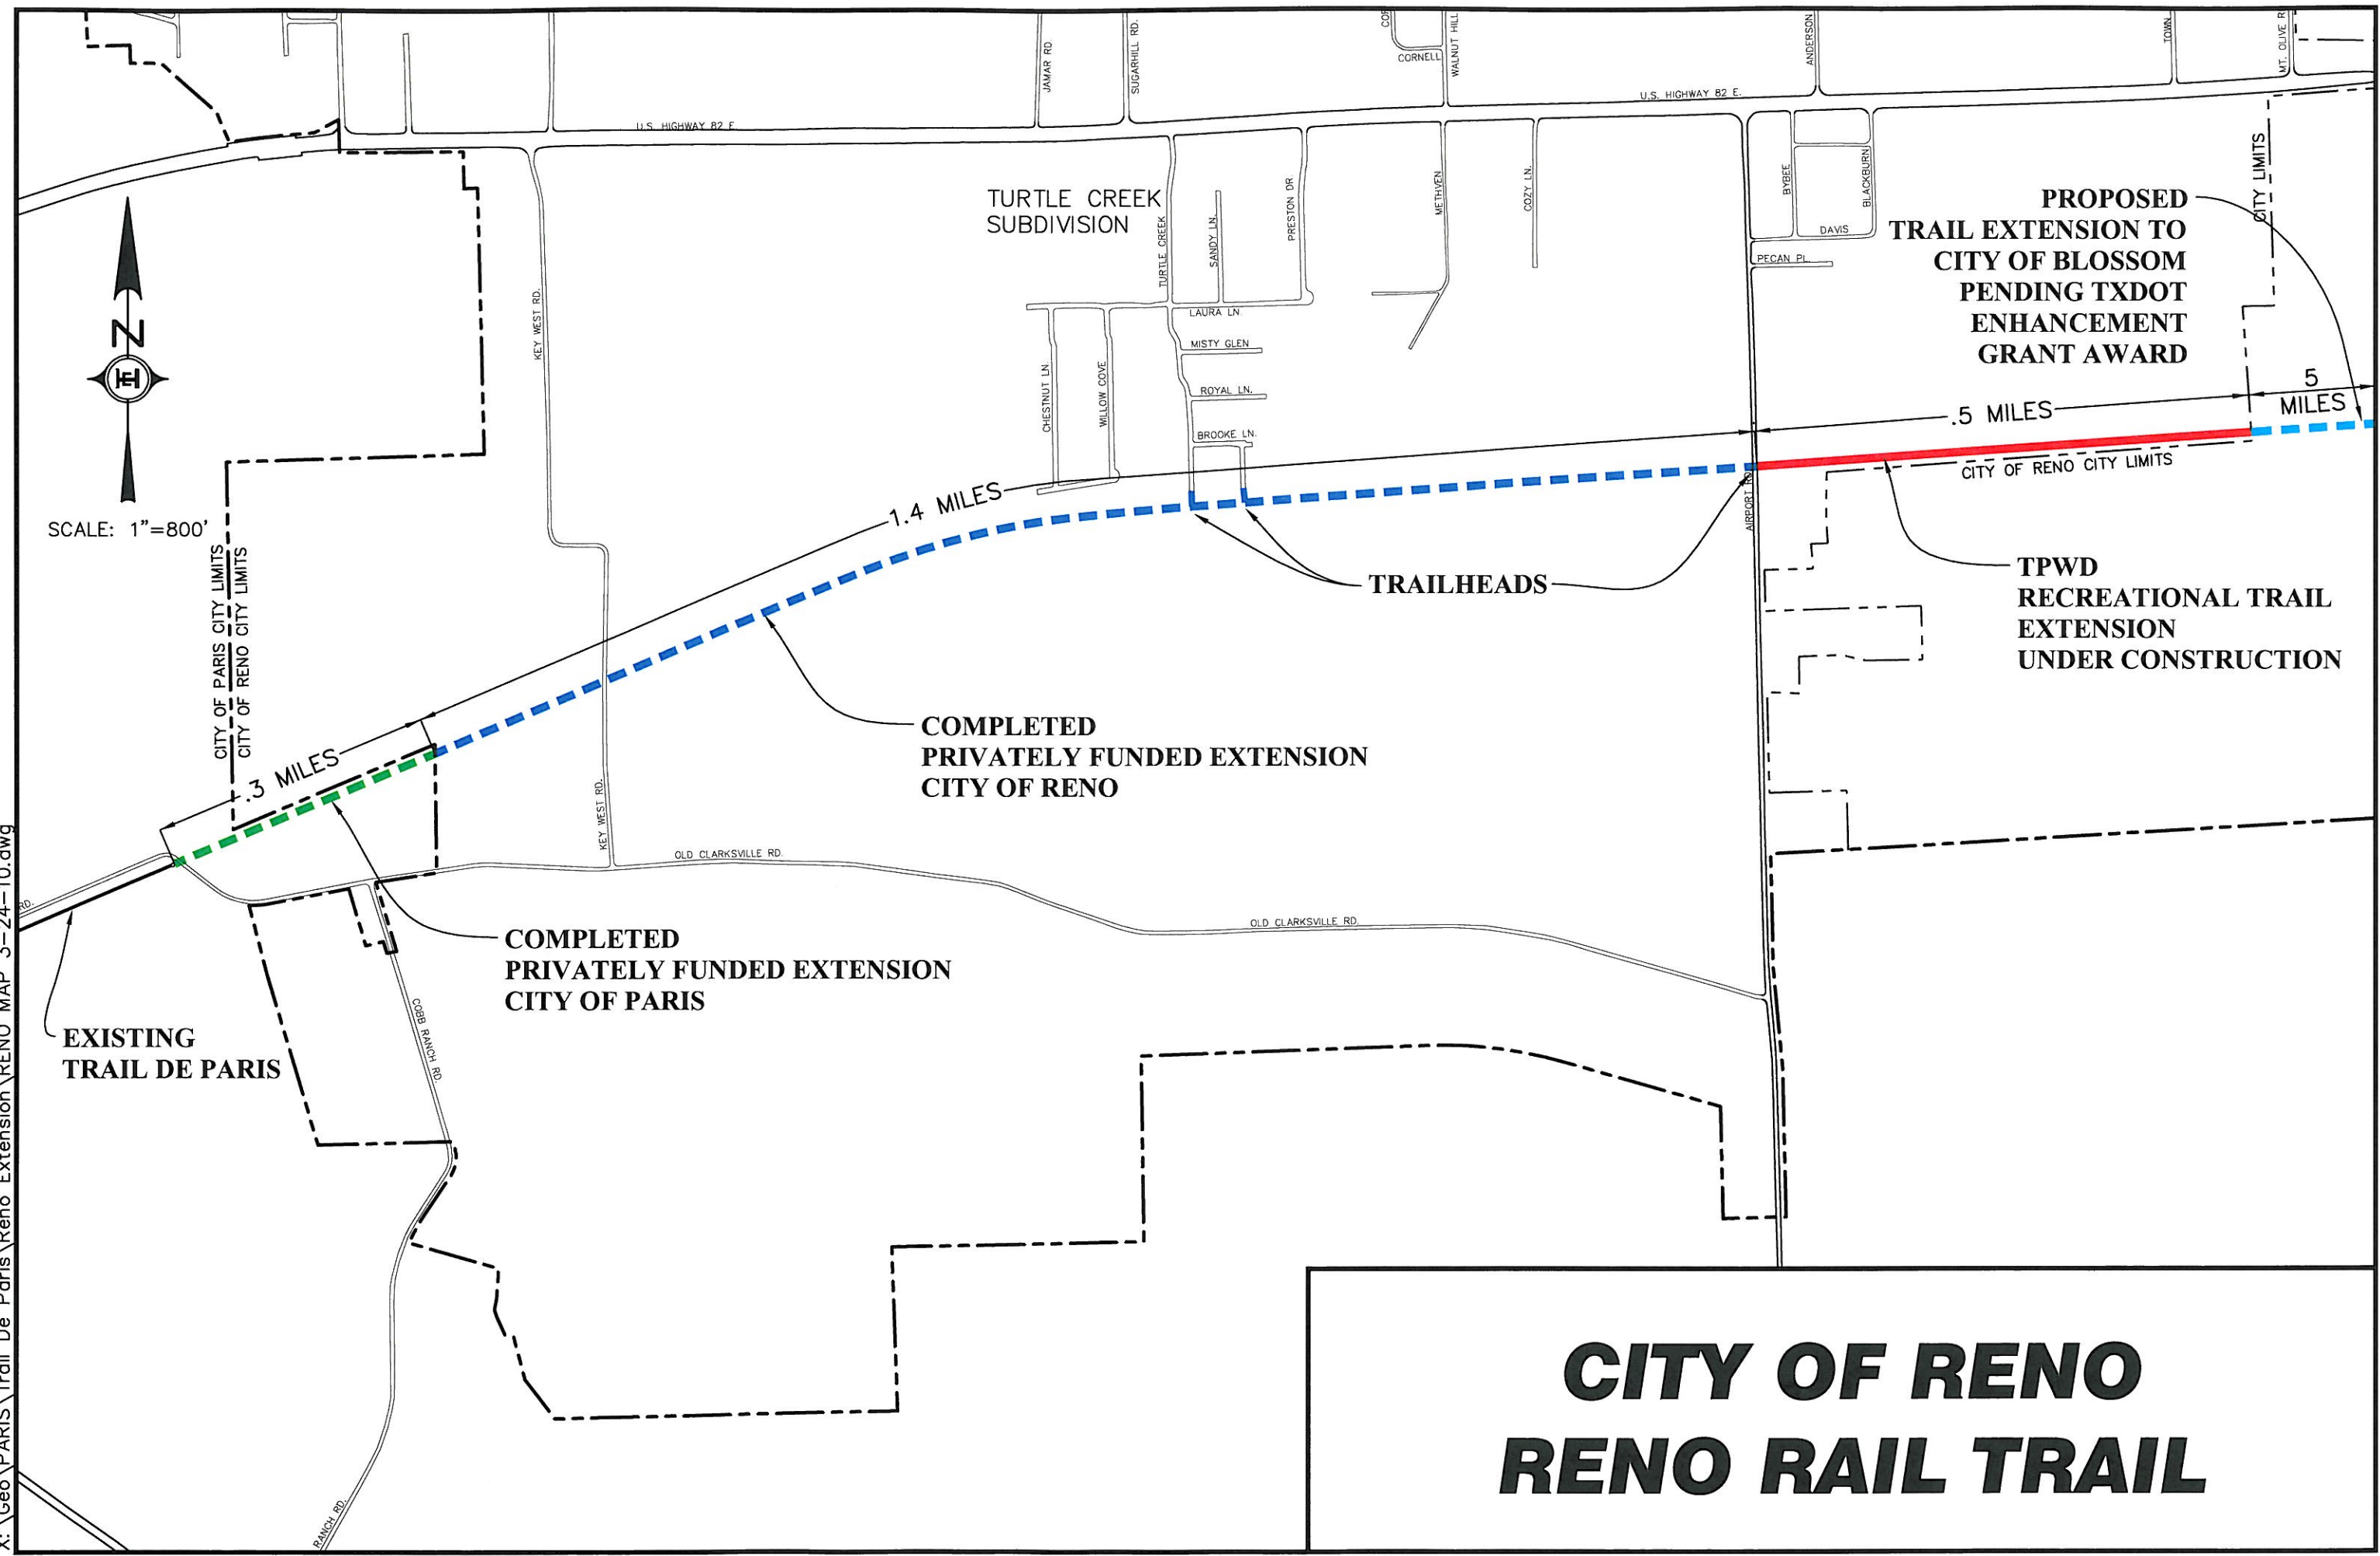

SCALE: 1"=800'

CITY OF RENO RENO RAIL TRAIL