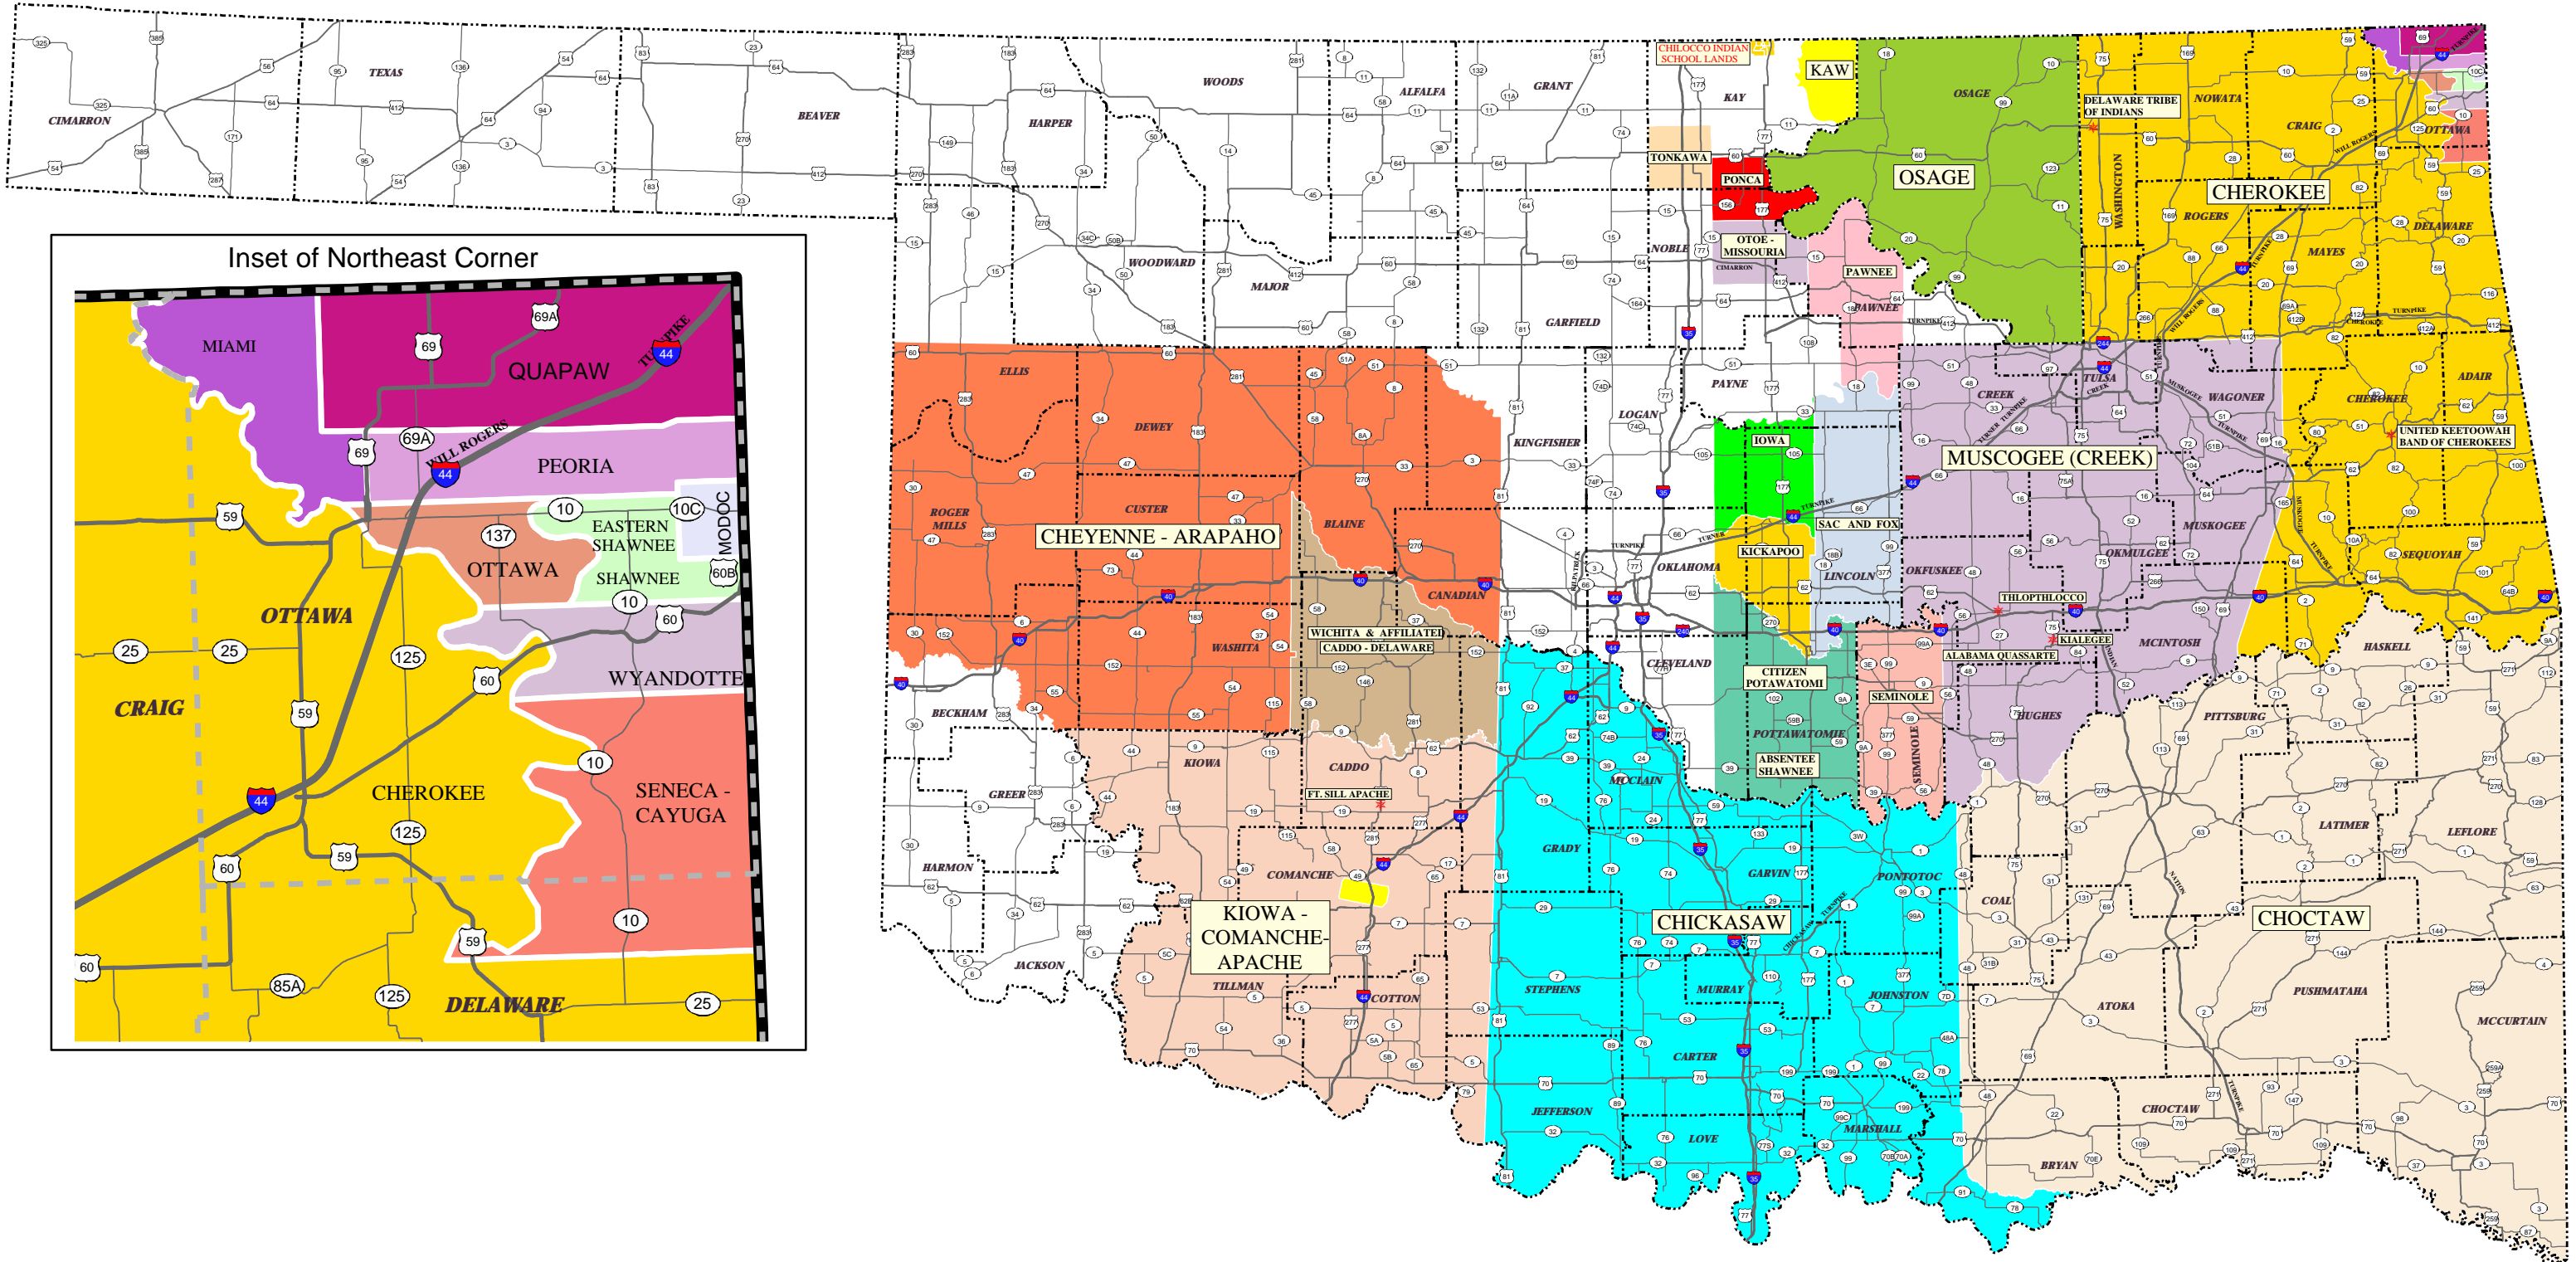

TRIBAL JURISDICTIONS IN OKLAHOMA

OKLAHOMA DEPARTMENT OF TRANSPORTATION
 PLANNING & RESEARCH DIVISION
 GIS MANAGEMENT BRANCH
 200 N.E. 21ST. STREET
 OKLAHOMA CITY, OKLAHOMA 73105

38 FEDERALLY RECOGNIZED TRIBES

(Tribal Boundaries provided by the Bureau of Land Management)

ABSENTEE SHAWNEE TRIBE	CHOCTAW NATION	IOWA TRIBE	MUSCOGEE (CREEK) NATION	QUAPAW TRIBE	UNITED KEETOOWAH BAND OF CHEROKEES
ALABAMA QUASSARTE TRIBAL TOWN	CITIZEN POTAWATOMI TRIBE	KAW NATION	OSAGE NATION	SAC AND FOX NATION	WICHITA & AFFILIATED TRIBE
APACHE TRIBE	COMANCHE NATION	KIALEGEE TRIBAL TOWN	OTOE - MISSOURIA TRIBE	SEMINOLE NATION	WYANDOTTE NATION
CADDO TRIBE	DELAWARE NATION	KICKAPOO TRIBE	OTTAWA TRIBE	SENECA - CAYUGA TRIBE	
CHEROKEE NATION	DELAWARE TRIBE OF INDIANS	KIOWA TRIBE	PAWNEE NATION	SHAWNEE TRIBE	
CHEYENNE - ARAPAHO TRIBES	EASTERN SHAWNEE TRIBE	MIAMI NATION	PEORIA TRIBE	THLOPHTLOCCO TRIBAL TOWN	
CHICKASAW NATION	FT. SILL APACHE	MODOC TRIBE	PONCA NATION	TONKAWA TRIBE	