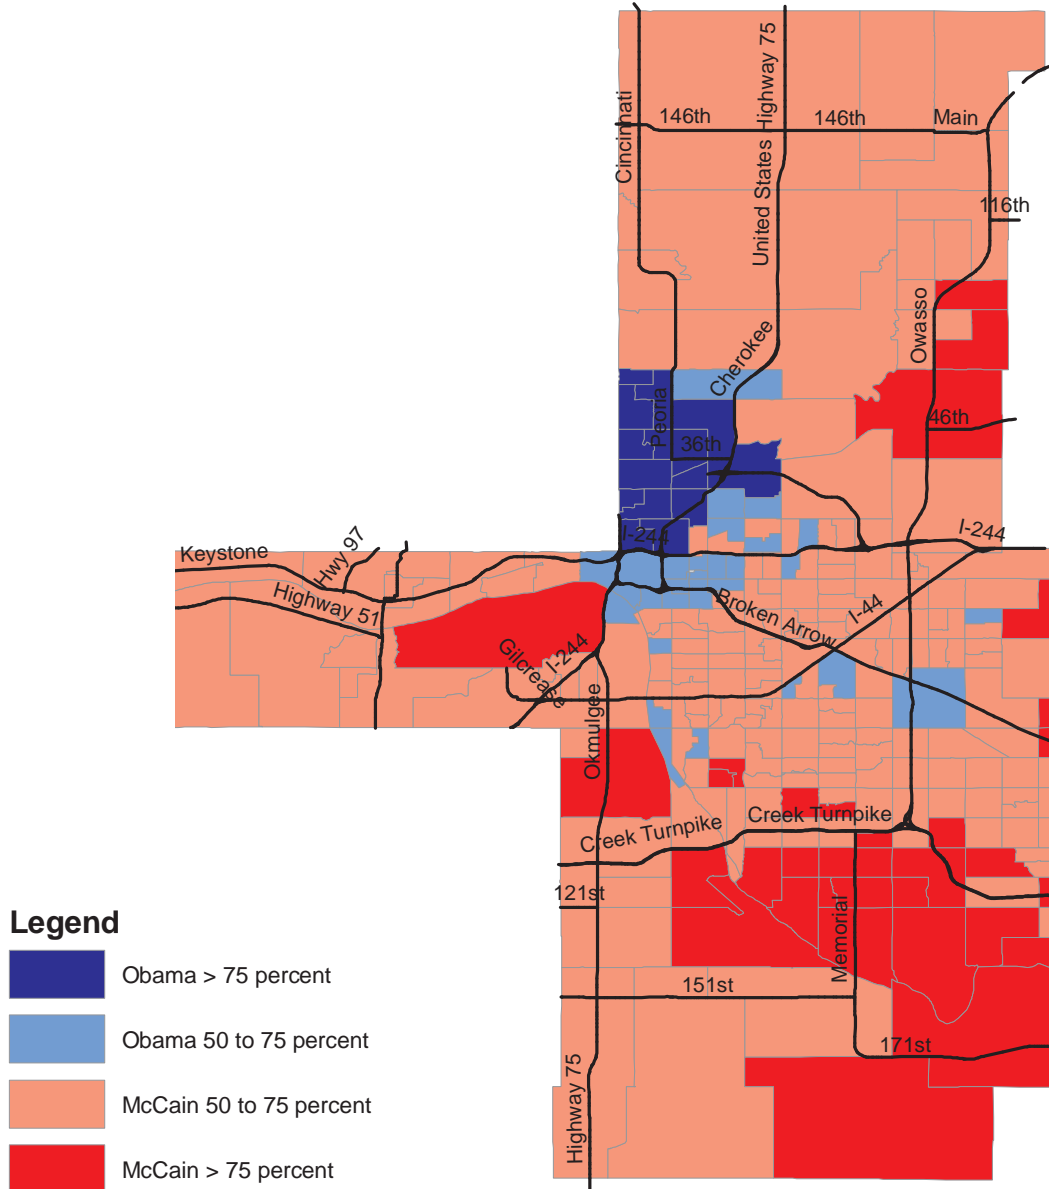

Tulsa County Precinct Results: McCain vs. Obama

Source: Oklahoma State Election Board

Mapping analysis by Database Editor Paul Monies