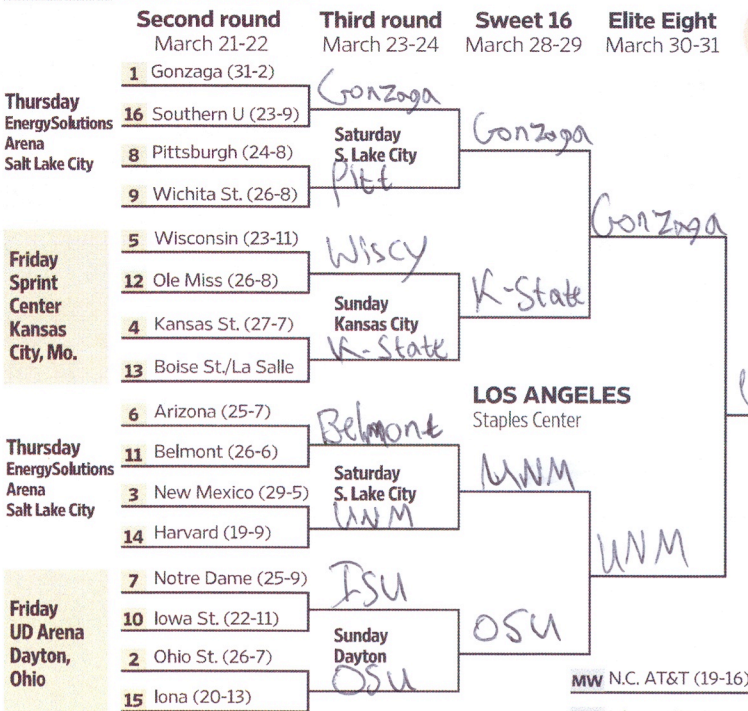

Anthony Slater

2013 MEN'S NCAA TOURNAMENT BRACKET

At the Georgia Dome, Atlanta
Championship game: 8 p.m. April 8

MIDWEST REGIONAL

WEST REGIONAL

SOUTH REGIONAL

EAST REGIONAL

- MW N.C. AT&T (19-16)
- MW M. Tenn (28-5)
- E LIU Brooklyn (20-13)
- W Boise St. (21-10)
- MW Liberty (15-10)
- MW St. Mary's (27-6)
- E JMU (20-14)
- W La Salle (21-9)

Go to NewsOK.com/sports for the latest college basketball news