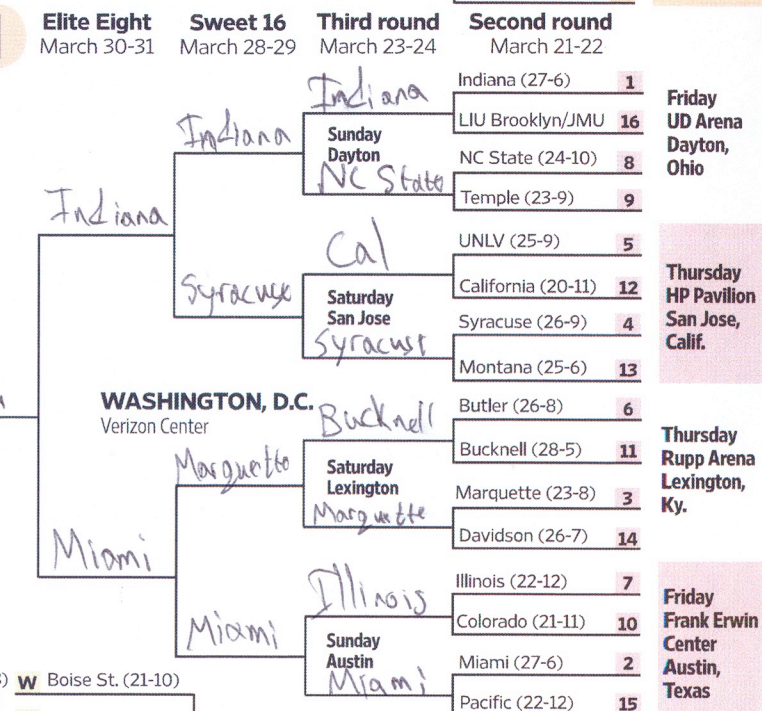

Anthony Slater

2013 MEN'S NCAA TOURNAMENT BRACKET

At the Georgia Dome, Atlanta
Championship game: 8 p.m. April 8

MIDWEST REGIONAL

WEST REGIONAL

SOUTH REGIONAL

EAST REGIONAL

- MW N.C. AT&T (19-16)
- MW M. Tenn (28-5)
- E LIU Brooklyn (20-13)
- W Boise St. (21-10)
- MW Liberty (15-10)
- MW St. Mary's (27-6)
- E JMU (20-14)
- W La Salle (21-9)

Go to NewsOK.com/sports for the latest college basketball news