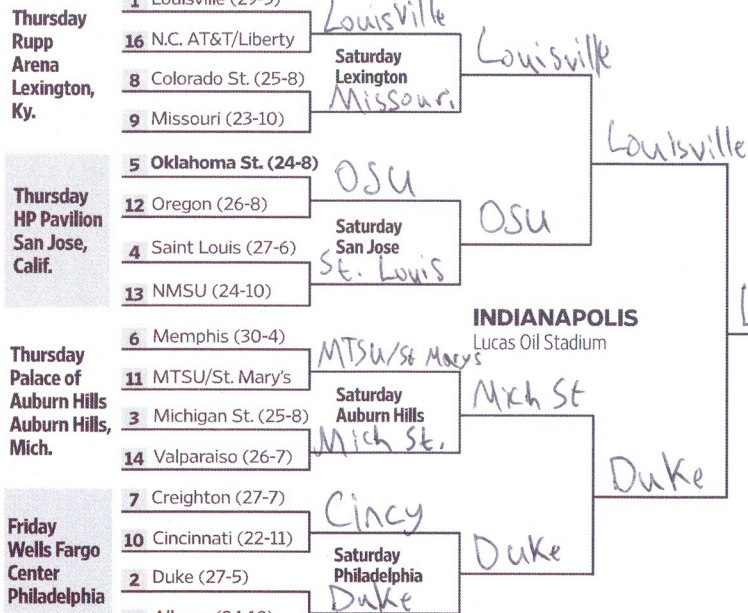

Anthony Slater

2013 MEN'S NCAA TOURNAMENT BRACKET

At the Georgia Dome, Atlanta
Championship game: 8 p.m. April 8

MIDWEST REGIONAL

WEST REGIONAL

SOUTH REGIONAL

EAST REGIONAL

- MW N.C. AT&T (19-16)
- MW M. Tenn (28-5)
- E LIU Brooklyn (20-13)
- W Boise St. (21-10)
- MW Liberty (15-10)
- MW St. Mary's (27-6)
- E JMU (20-14)
- W La Salle (21-9)

Go to NewsOK.com/sports for the latest college basketball news