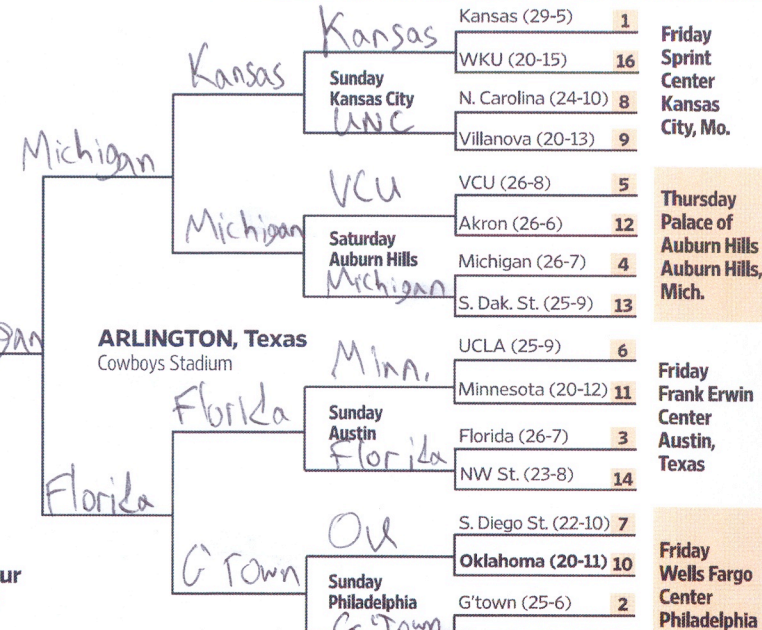

Anthony Slater

2013 MEN'S NCAA TOURNAMENT BRACKET

At the Georgia Dome, Atlanta
Championship game: 8 p.m. April 8

MIDWEST REGIONAL

WEST REGIONAL

SOUTH REGIONAL

EAST REGIONAL

- MW N.C. AT&T (19-16)
- MW M. Tenn (28-5)
- E LIU Brooklyn (20-13)
- W Boise St. (21-10)
- MW Liberty (15-10)
- MW St. Mary's (27-6)
- E JMU (20-14)
- W La Salle (21-9)

Go to NewsOK.com/sports for the latest college basketball news