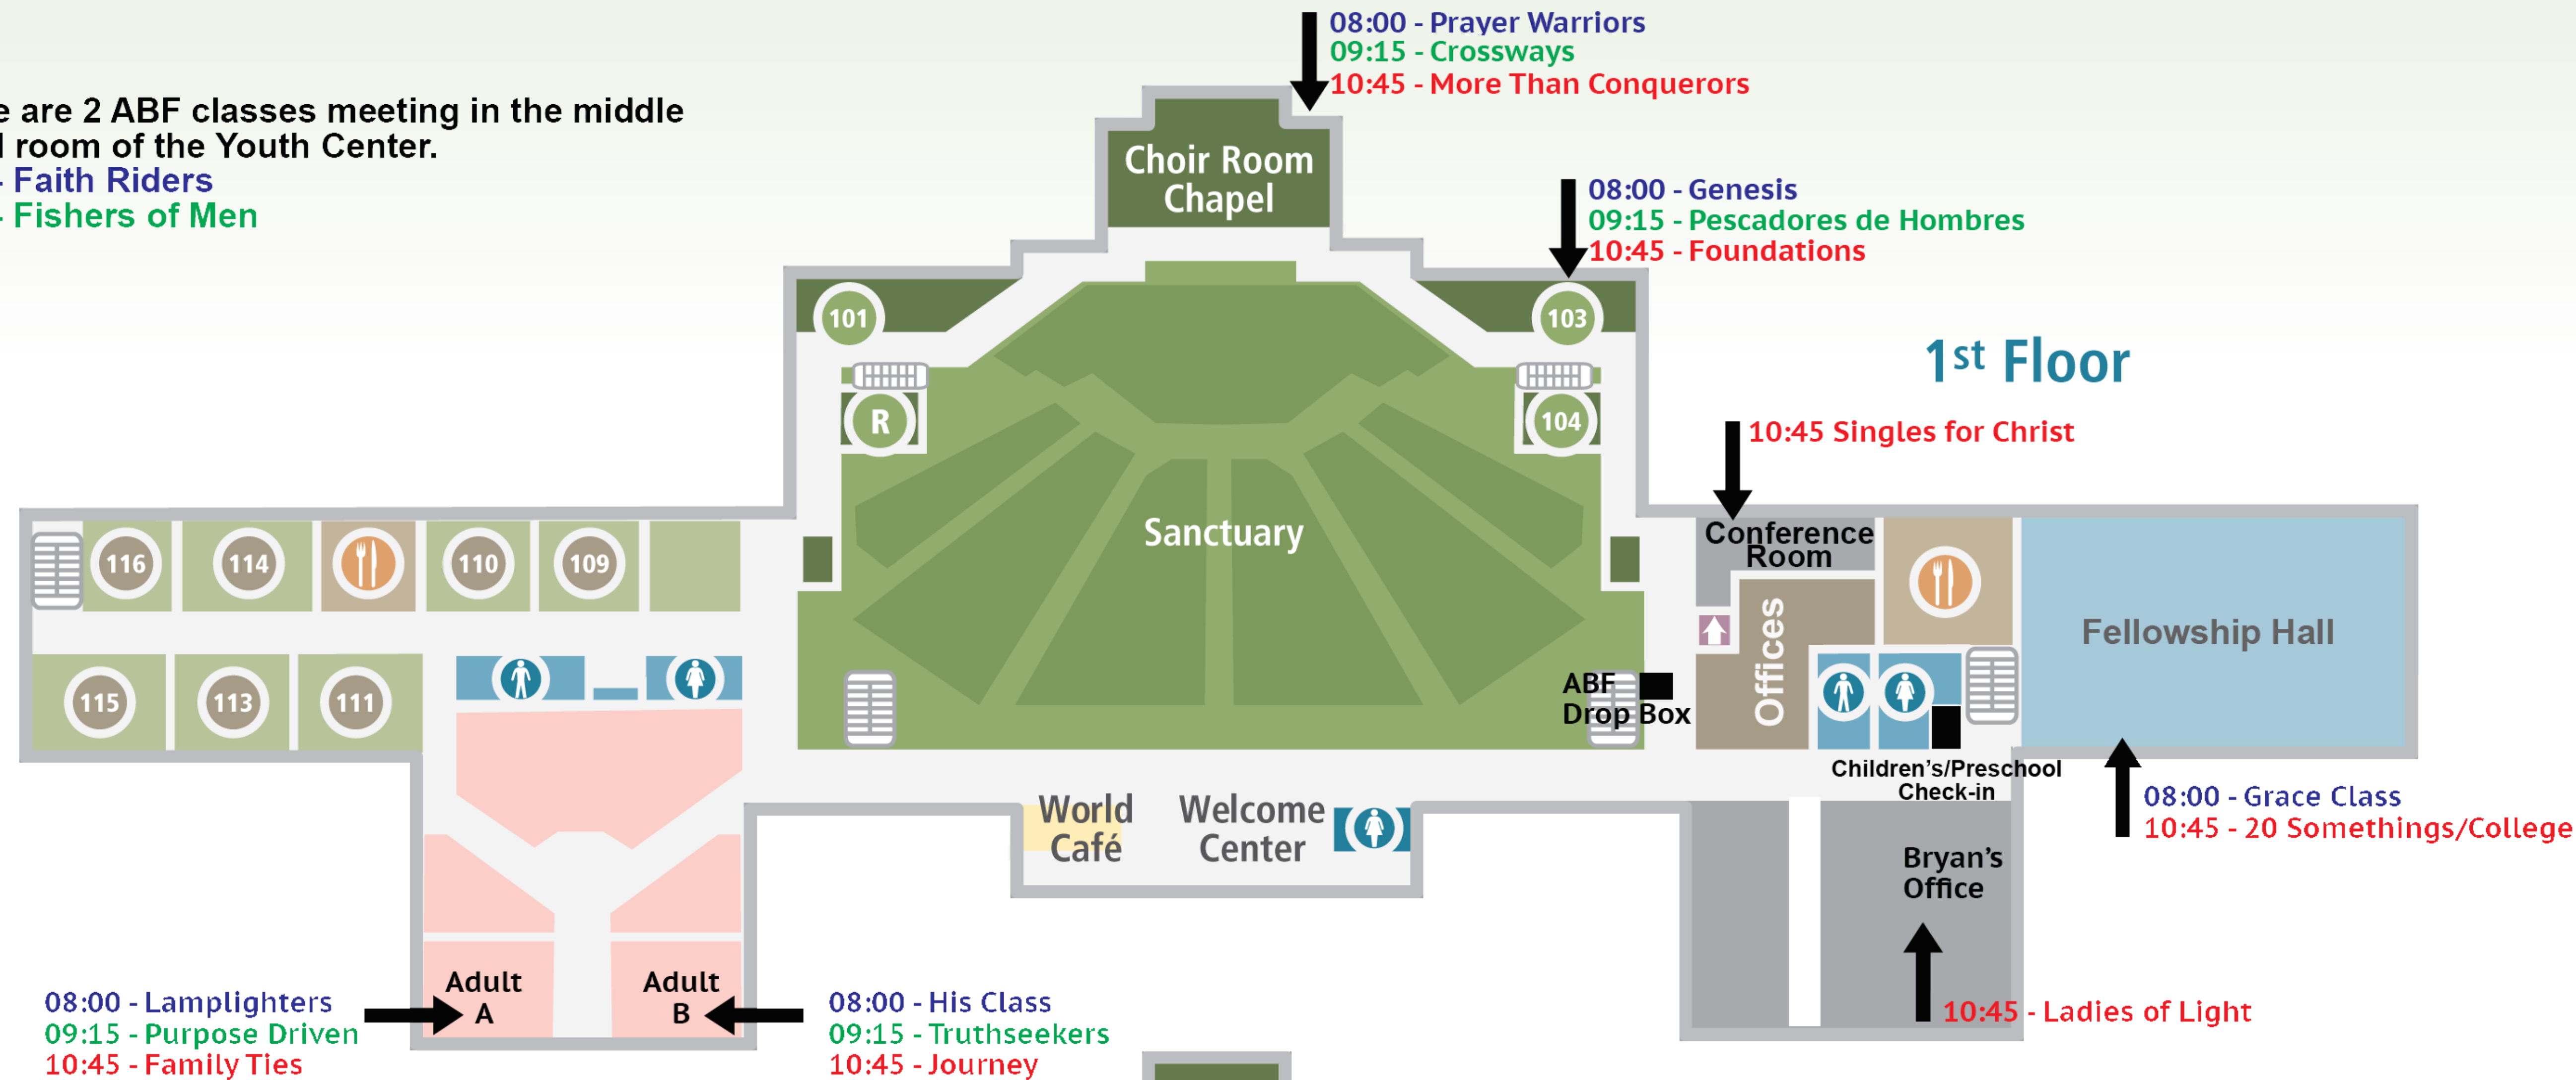

Restrooms

Kitchen

116 Wing Classroom

101 Sanctuary Classroom

Stairs

Elevator

\* There are 2 ABF classes meeting in the middle school room of the Youth Center.  
**08:00 - Faith Riders**  
**09:15 - Fishers of Men**

Class	Service Time	Transition Room No.
Nursery & Preschool	8:00	N4
Elementary Sunday School K-5	8:00	W-208
Nursery 1	9:15 & 10:45	N1 N1
Nursery 2/3	9:15 & 10:45	N2/3 N2/3
Nursery 4	9:15 & 10:45	N4 N4
Nursery 5	9:15 & 10:45	N5 N5
Preschool 1	9:15 & 10:45	PS-1 PS-1
Preschool 2	9:15 & 10:45	PS-2 PS-2
Preschool 3	9:15 & 10:45	PS-3 PS-3
Preschool 4	9:15 & 10:45	PS-4 PS-4
Children's Church K-1st	9:15	W-202
Sunday School 2nd	9:15	W-204
Sunday School 3rd	9:15	W-206
Sunday School 4th & 5th Girls	9:15	W-207
Sunday School 4th & 5th Boys	9:15	W-208
Adult Connect	9:15 & 10:45	W-205 W-205
Kids Connect	9:15 & 10:45	W-203 W-203
Sunday School K	10:45	W-207
Sunday School 1st A-L	10:45	W-206
Sunday School 1st M-Z	10:45	W-204
Children's Church 2nd-5th	10:45	W-202