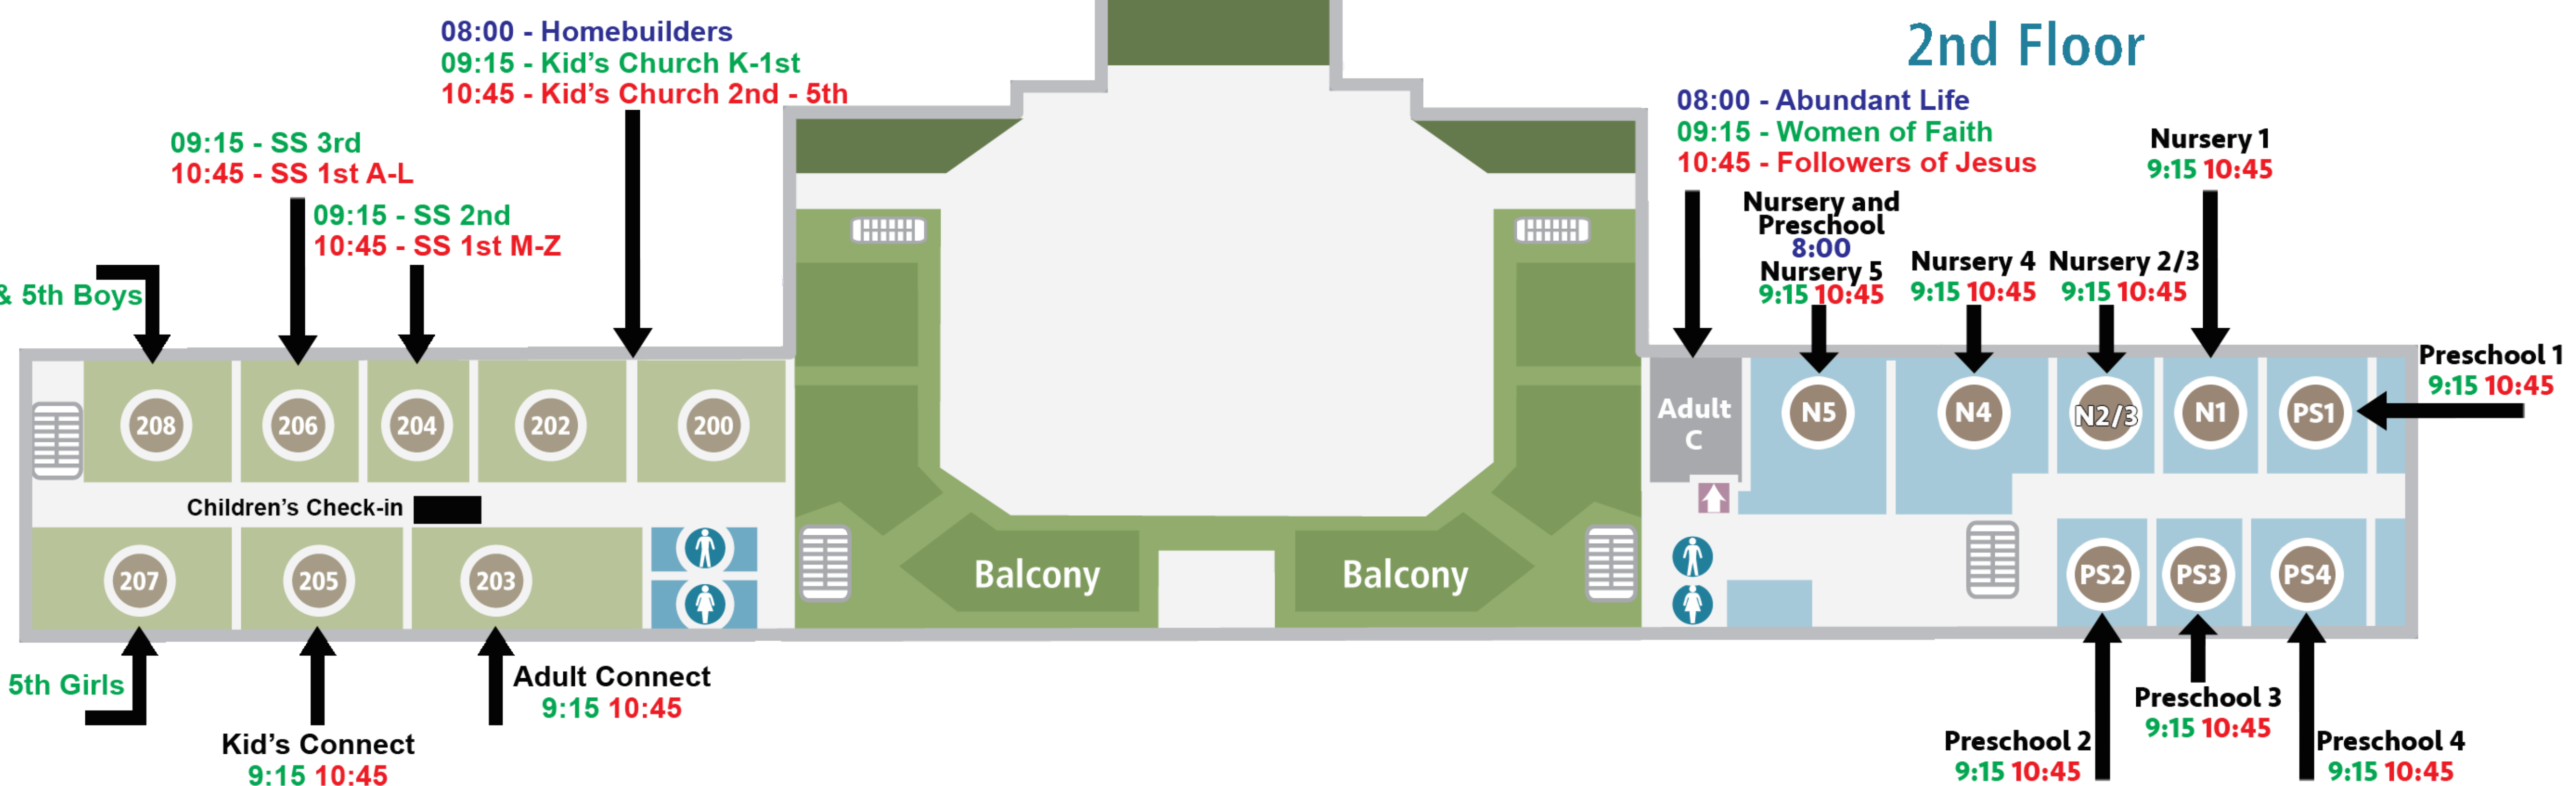

Restrooms

Kitchen

116 Wing Classroom

101 Sanctuary Classroom

Stairs

Elevator

\* There are 2 ABF classes meeting in the middle school room of the Youth Center.  
**08:00 - Faith Riders**  
**09:15 - Fishers of Men**

Class	Service Time	Transition Room No.
Nursery & Preschool	8:00	N4
Elementary Sunday School K-5	8:00	W-208
Nursery 1	9:15 & 10:45	N1 N1
Nursery 2/3	9:15 & 10:45	N2/3 N2/3
Nursery 4	9:15 & 10:45	N4 N4
Nursery 5	9:15 & 10:45	N5 N5
Preschool 1	9:15 & 10:45	PS-1 PS-1
Preschool 2	9:15 & 10:45	PS-2 PS-2
Preschool 3	9:15 & 10:45	PS-3 PS-3
Preschool 4	9:15 & 10:45	PS-4 PS-4
Children's Church K-1st	9:15	W-202
Sunday School 2nd	9:15	W-204
Sunday School 3rd	9:15	W-206
Sunday School 4th & 5th Girls	9:15	W-207
Sunday School 4th & 5th Boys	9:15	W-208
Adult Connect	9:15 & 10:45	W-205 W-205
Kids Connect	9:15 & 10:45	W-203 W-203
Sunday School K	10:45	W-207
Sunday School 1st A-L	10:45	W-206
Sunday School 1st M-Z	10:45	W-204
Children's Church 2nd-5th	10:45	W-202