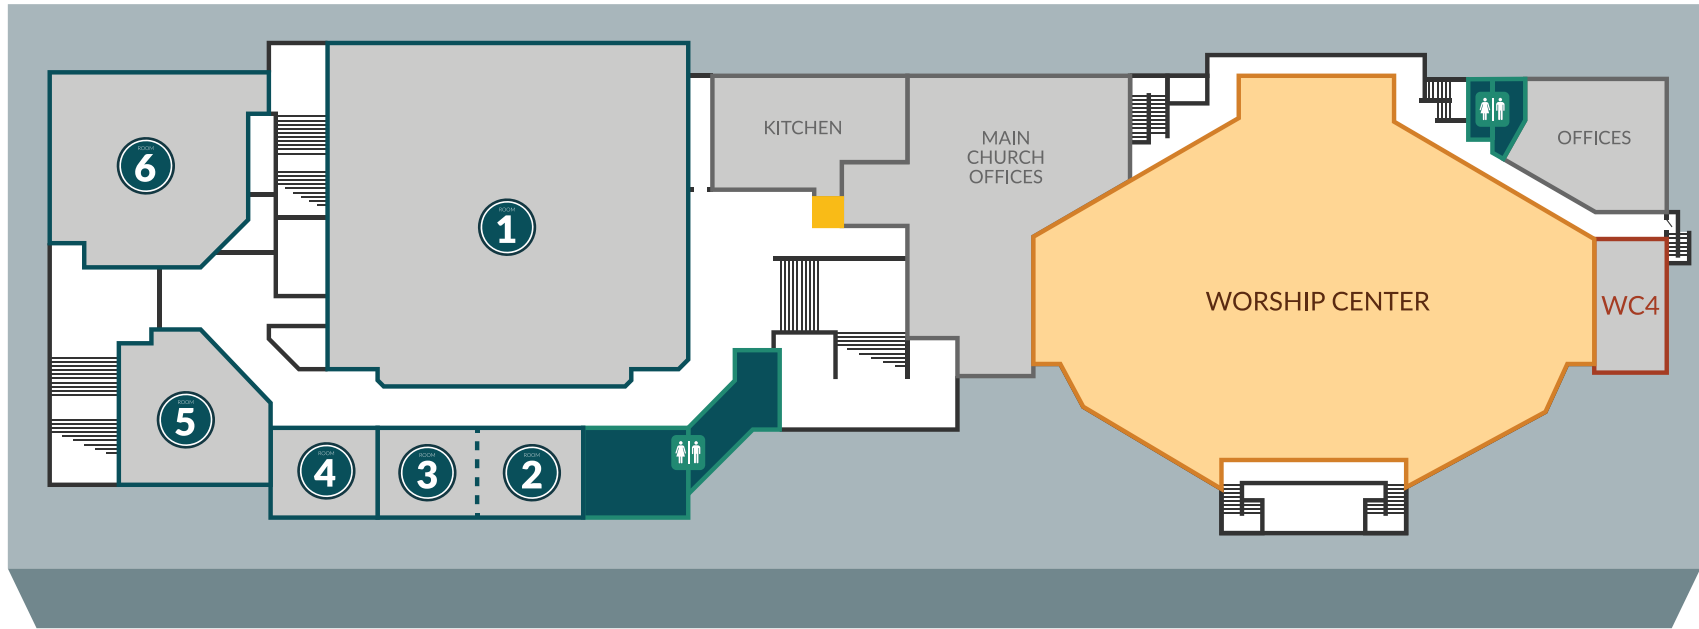

SECOND FLOOR